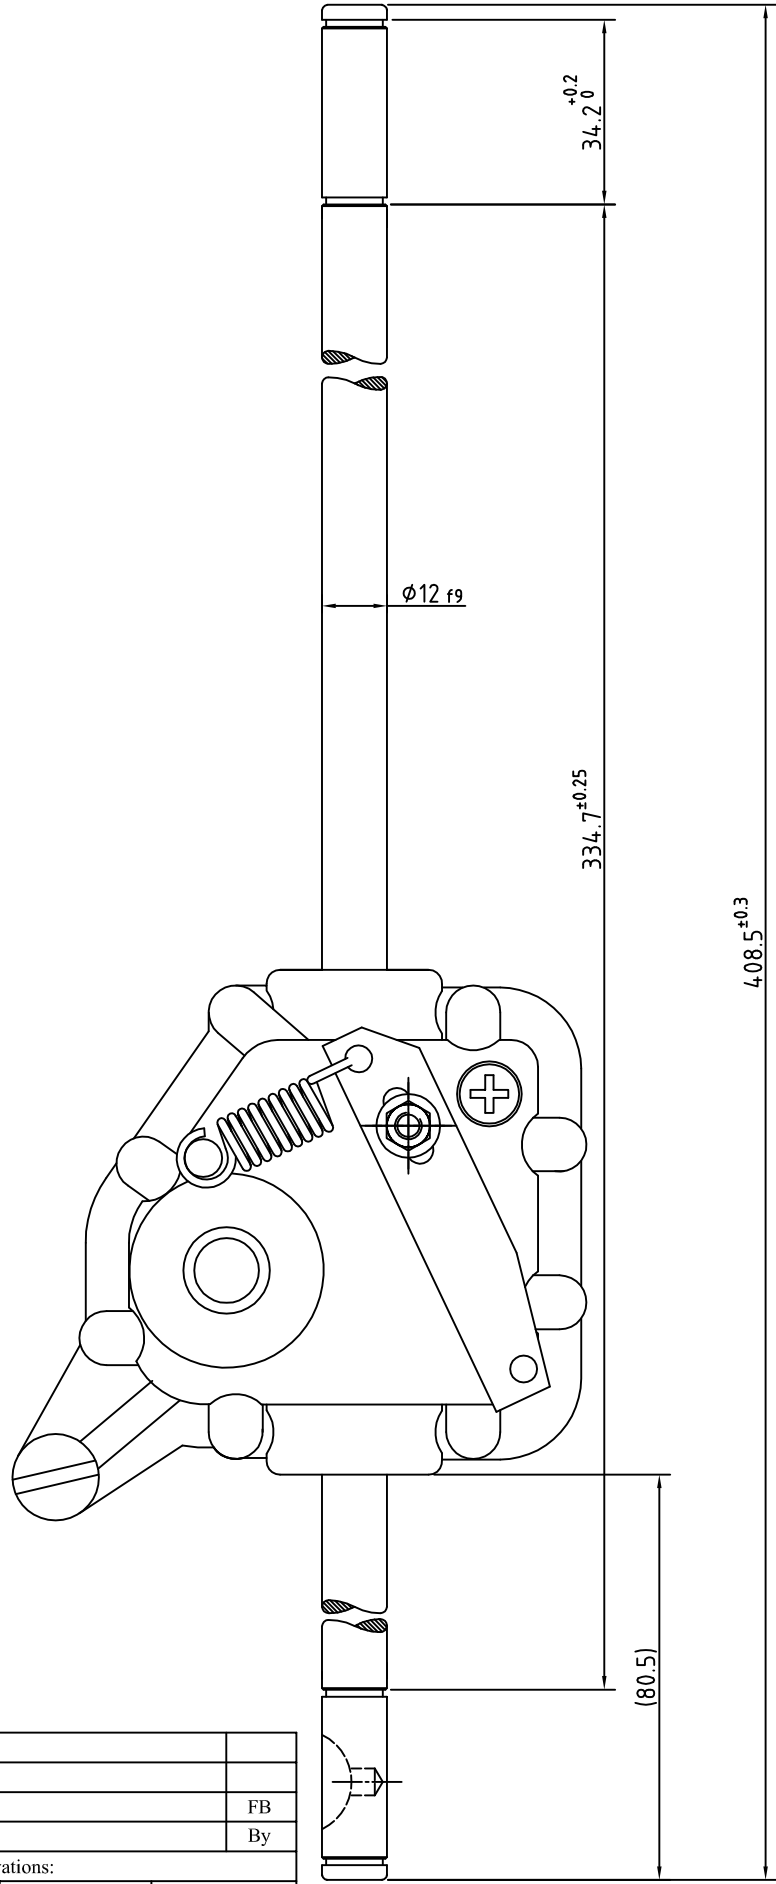

MASS PROD

10/02/2014	B	Drawing for service part	FB
Date	Rev	Description of Revision	By
Weight:	Mat.:	Treat.:	Observations:
Drawn by: Gérard	Date: 07/01/2004	Paper size:	Scale: x/x Gen.Tol.:±0.7 Ang.Tol.:±30'
Title : REDUCTEUR VE2000 HONDA 20001-VH3-8522-M1 Part N°: GT84119			
GENERAL TRANSMISSIONS® www.generaltransmissions.com		This document is our property It can't be used, duplicated or given to third parties without our written authorization	
BP 317 - ZI Bois Joly n°4 - 85503 Les Herbiers FRANCE Tél : (33) 02 51 66 96 30 Fax : (33) 02 51 66 84 63	2345 Hudson Blvd Brownsville, TX 78526, USA Tel: (1) 956 541 3443 Fax: (1) 956 541 9941	Ave.Uniones 90 - Zona Industrial - Matamoros.Tam.C.P.87325 Mexico. Tel: (52) 868 810 3790 Fax: (52) 868 810 2723	Checked by : Approved by: