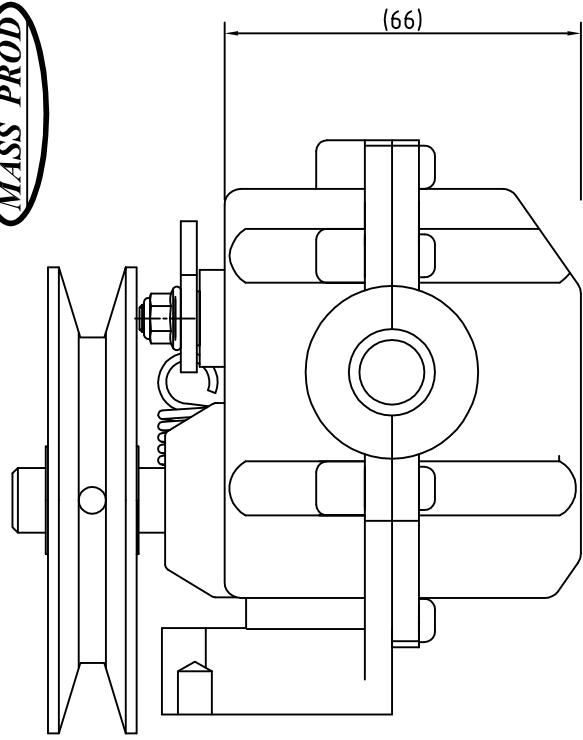

MASS PROD

10/02/2014	B	Drawing for service part	FB
Date	Rev	Description of Revision	By
Weight:	Mat.:	Treat.:	Observations:
Drawn by: Gérard	Date: 07/01/2004	Paper size:	Scale: x/x Gen.Tol.:±0.7 Ang.Tol.:±30'
Title : REDUCTEUR VE2000 HONDA 20001-VH3-8522-M1 Part N°: GT84119			
GENERAL TRANSMISSIONS® www.generaltransmissions.com		This document is our property It can't be used, duplicated or given to third parties without our written authorization	
BP 317 - ZI Bois Joly n°4 - 85503 Les Herbiers FRANCE Tél : (33) 02 51 66 96 30 Fax : (33) 02 51 66 84 63	2345 Hudson Blvd Brownsville, TX 78526, USA Tel: (1) 956 541 3443 Fax: (1) 956 541 9941	Ave.Uniones 90 - Zona Industrial - Matamoros.Tam.C.P.87325 Mexico. Tel: (52) 868 810 3790 Fax: (52) 868 810 2723	Checked by : Approved by: