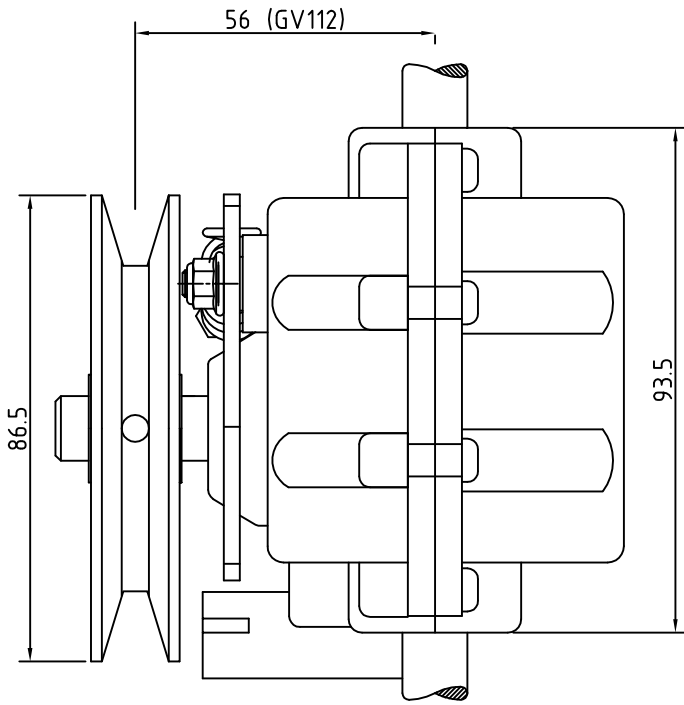

MASS PROD

10/02/2014	B	Drawing for service part	FB
Date	Rev	Description of Revision	By
Weight:	Mat.:	Treat.:	Observations:
Drawn by: Gérard	Date: 07/01/2004	Paper size:	Scale: x/x Gen.Tol.:±0.7 Ang.Tol.:±30'
Title : REDUCTEUR VE2000 HONDA 20001-VH3-8522-M1 Part N°: GT84119			
GENERAL TRANSMISSIONS® www.generaltransmissions.com		This document is our property It can't be used, duplicated or given to third parties without our written authorization	
BP 317 - ZI Bois Joly n°4 - 85503 Les Herbiers FRANCE Tél : (33) 02 51 66 96 30 Fax : (33) 02 51 66 84 63	2345 Hudson Blvd Brownsville, TX 78526, USA Tel: (1) 956 541 3443 Fax: (1) 956 541 9941	Ave.Uniones 90 - Zona Industrial - Matamoros.Tam.C.P.87325 Mexico. Tel: (52) 868 810 3790 Fax: (52) 868 810 2723	Checked by : Approved by: