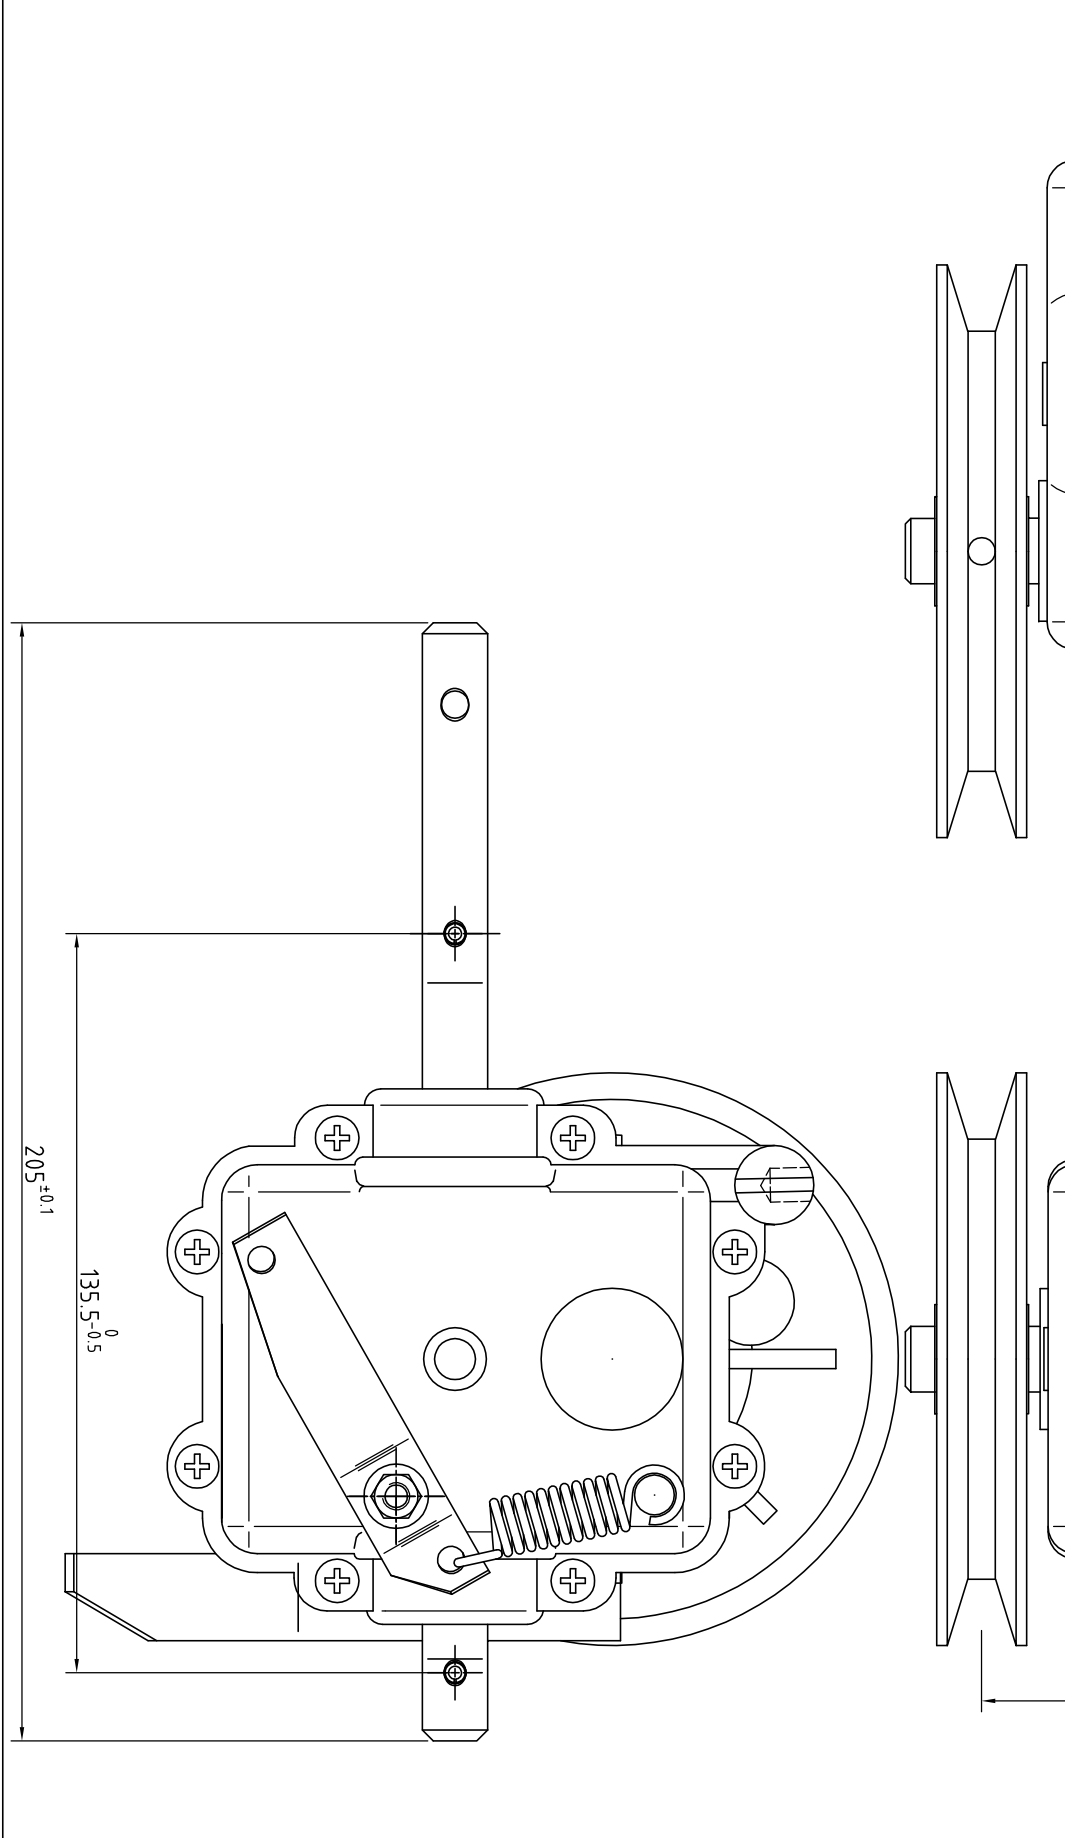

17/01/2018		Date	
B	Rev	Description of Revision	
Drawing for Service		By	
FB		By	
		Observations:	
Weight: 1182 ± 7g		Mat.:	
Date: 09/11/2004		Paper size:	
Scale: x/x		Gen. Tol.: ±0.7	
Ang. Tol.: ±2°		Title: REDUCTEUR 495 SQ HONDA 2000A VK8-A502-M1	
Part N°: GT84280		Checked by: Approved by:	