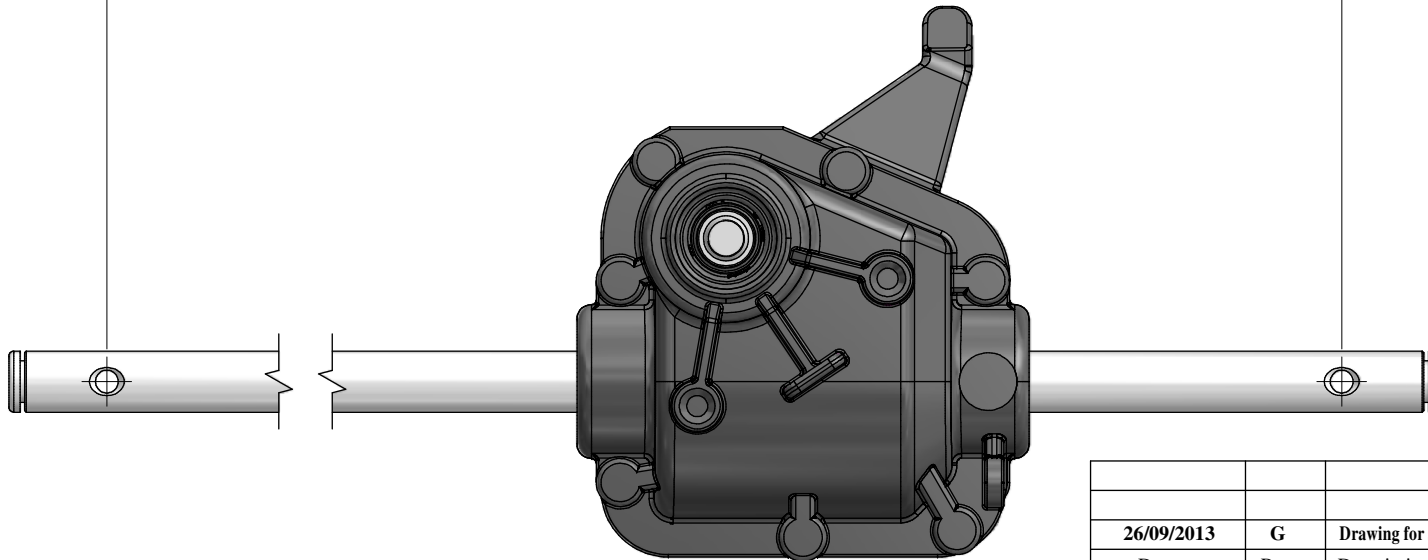

18,89 (479,8mm)

**MASS PROD.**

17,3 (439,4mm)

26/09/2013	G	Drawing for service part			FB
Date	Rev	Description of Revision			By
Weight:		Mat.:	Treat.:	Observations:	
Drawn by:		Date:	Paper size: A3	Scale:	Gen.Tol.:
Title : <b>Transmission FGD 21 Auto 404833</b>					
Part N°: <b>GT84307</b>					
<b>GENERAL TRANSMISSIONS®</b> BP 317 - ZI Bois Joly n°4 - 85503 Les Herbiers FRANCE Tél : (33) 02 51 66 96 30 Fax : (33) 02 51 66 84 63		www.generaltransmissions.com 2345 Hudson Blvd Brownsville, TX 78526, USA Tel: (1) 956 541 3443 Fax: (1) 956 541 9941		Ave.Uniones 90 - Zona Industrial - Matamoros.Tam.C.P.87325 Mexico. Tel: (52) 868 810 3970 Fax: (52) 868 810 2723	
		This document is our property It can't be used, duplicated or given to third parties without our written authorization		Checked by :	Approved by: