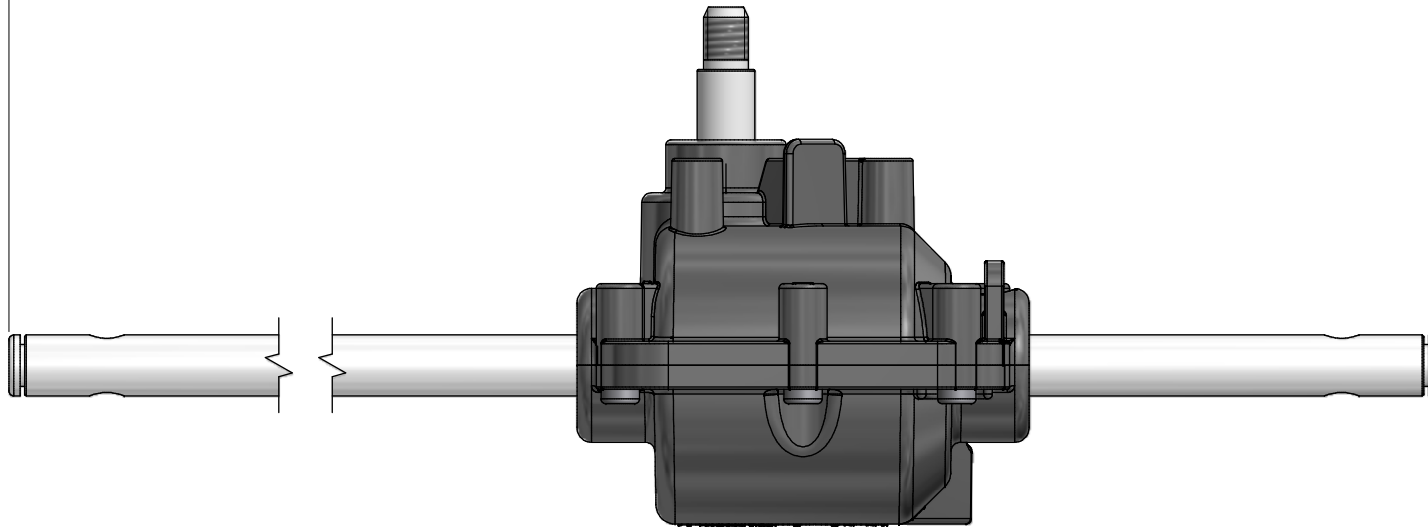

18,89 (479,8mm)

**MASS PROD.**

17,3 (439,4mm)

26/09/2013	G	Drawing for service part			FB
Date	Rev	Description of Revision			By
Weight:		Mat.:	Treat.:	Observations:	
Drawn by:		Date:	Paper size: A3	Scale:	Gen.Tol.:
Title : <b>Transmission FGD 21 Auto 404833</b>					
Part N°: <b>GT84307</b>					
<b>GENERAL TRANSMISSIONS®</b> BP 317 - ZI Bois Joly n°4 - 85503 Les Herbiers FRANCE Tél : (33) 02 51 66 96 30 Fax : (33) 02 51 66 84 63		www.generaltransmissions.com 2345 Hudson Blvd Brownsville, TX 78526, USA Tel: (1) 956 541 3443 Fax: (1) 956 541 9941		Ave.Uniones 90 - Zona Industrial - Matamoros.Tam.C.P.87325 Mexico. Tel: (52) 868 810 3970 Fax: (52) 868 810 2723	
		This document is our property It can't be used, duplicated or given to third parties without our written authorization		Checked by :	Approved by: