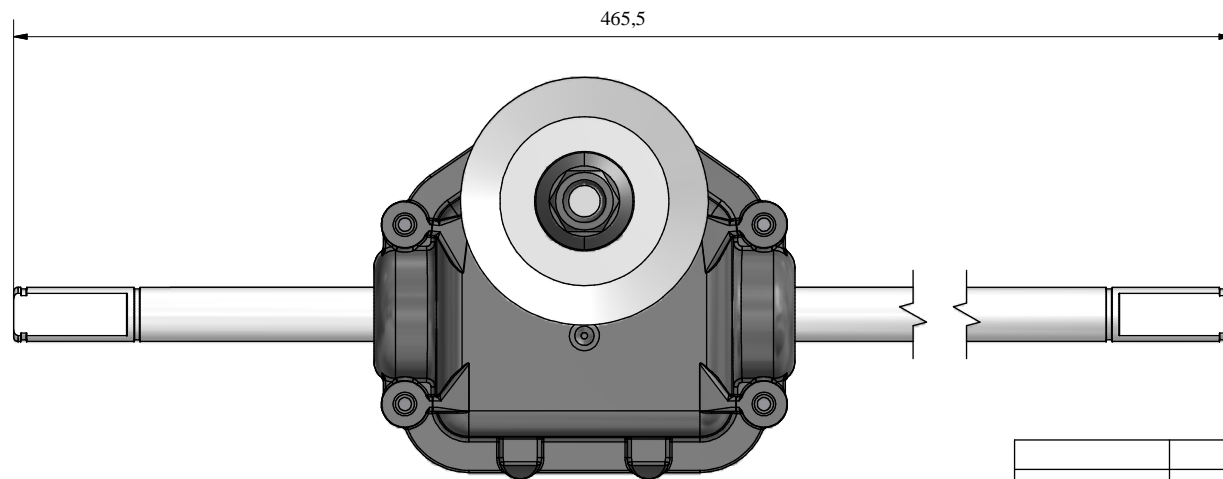

MASS PROD.

07/03/2013	B	SAV Drawing creation			FB
Date	REV	Description of Revision			By
Weight:	Mat.:	Treat.:	Observations:		
Drawn by:	Date:	Paper size:	Scale:	Gen.Tol.:	Ang.Tol.:
Title : Transmission Auto Double Briggs & Stratton Corp. 880341 Part N°: GT84345					
GENERAL TRANSMISSIONS www.generaltransmissions.com BP 317 - ZI Bois Joly n°4 - 3545 Hudson Blvd Brownsville, Ave.Uniones 90 - Zona Industrial - 85503 Les Herbiers FRANCE TX 78526. USA Matamoros.Tam.C.P.87325 Mexico. Tel : (33) 02 51 66 96 30 Tel: (1) 956 541 3443 Tel: (52) 868 810 3970 Fax : (33) 02 51 66 84 63 Fax: (1) 956 541 9941 Fax: (52) 868 810 2723			This document is our property It can't be used, duplicated or given to third parties without our written authorization		Checked by : Approved by: