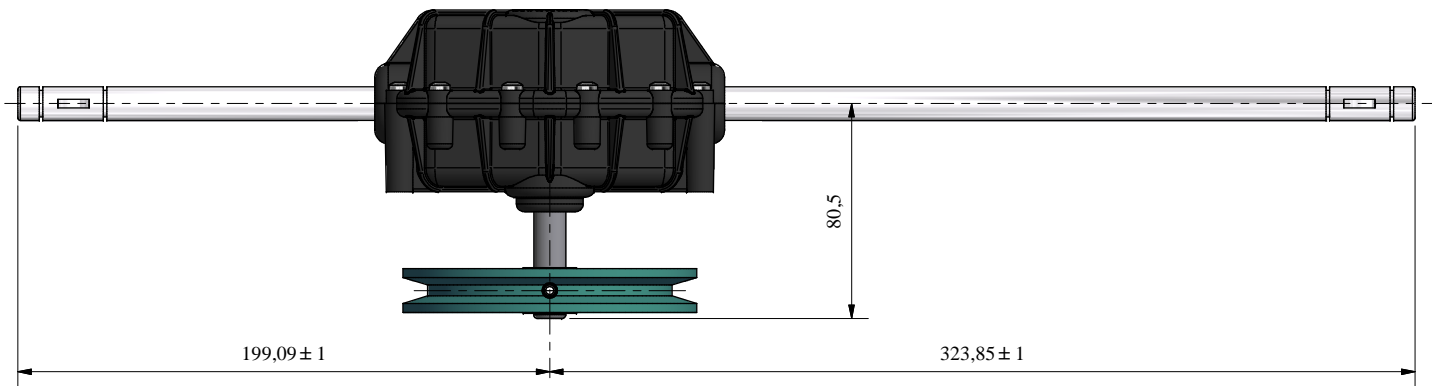

Ratio: 10.5

11/01/2018		B	Drawing for Service			FB
Date	Rev	Description of Revision				By
Weight:		Mat.:	Treat.:	Observations:		
Drawn by: Eteillet		Date: 09/01/2007	Paper size: A3	Scale: x/x	Gen.Tol.: ±0.7	Ang.Tol.: ±2°
Title : TV Auto HD Billy Goat 891020 Part N°: GT84363						
GENERAL TRANSMISSIONS www.generaltransmissions.com BP 317 - ZI Bois Joly n°4 - 85503 Les Herbiers FRANCE Tel : (33) 02 51 66 96 30 Fax : (33) 02 51 66 84 63				2545 Hudson Blvd Brownsville, TX 78526. USA Tel: (1) 956 541 3443 Fax: (1) 956 541 9941		Ave.Uniones 90 - Zona Industrial - Matamoros.Tam.C.P.87325 Mexico. Tel: (52) 868 810 3970 Fax: (52) 868 810 2723
This document is our property It can't be used, duplicated or given to third parties without our written authorization						Checked by : Approved by: