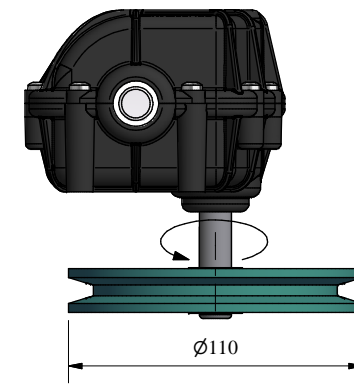

Ratio: 10.5

11/01/2018		B	Drawing for Service			FB
Date	Rev	Description of Revision				By
Weight:		Mat.:	Treat.:	Observations:		
Drawn by: Eteillet		Date: 09/01/2007	Paper size: A3	Scale: x/x	Gen.Tol.: ±0.7	Ang.Tol.: ±2°
Title : TV Auto HD Billy Goat 891020 Part N°: GT84363						
GENERAL TRANSMISSIONS www.generaltransmissions.com BP 317 - ZI Bois Joly n°4 - 85503 Les Herbiers FRANCE Tel : (33) 02 51 66 96 30 Fax : (33) 02 51 66 84 63				2545 Hudson Blvd Brownsville, TX 78526. USA Tel: (1) 956 541 3443 Fax: (1) 956 541 9941		Ave.Uniones 90 - Zona Industrial - Matamoros.Tam.C.P.87325 Mexico. Tel: (52) 868 810 3970 Fax: (52) 868 810 2723
This document is our property It can't be used, duplicated or given to third parties without our written authorization						Checked by : Approved by: