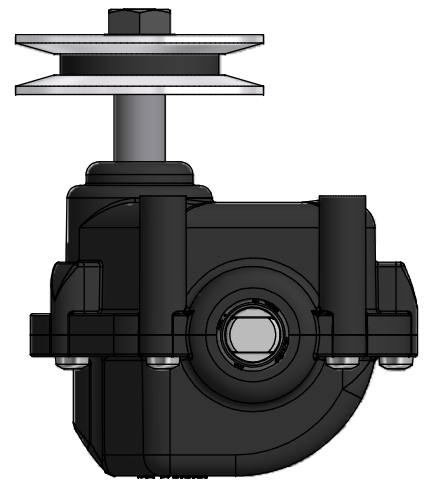

**RATIO : 7/1**

<b>11/01/2018</b>	<b>B</b>	<b>Drawing for Service</b>					<b>FB</b>
Date	Rev	Description of Revision					By
Weight:		Mat.:		Treat.:		Observations:	
Drawn by: <b>LLERMITE</b>		Date: <b>05/03/2007</b>		Paper size: <b>A3</b>	Scale: <b>x/x</b>	Gen.Tol.: <b>±0.7</b>	Ang.Tol.: <b>±1°</b>
<b>Title : Transmission Auto Double Briggs &amp; Stratton Corp. 880379</b> <b>Part N°: GT84369</b>							
<b>GENERAL TRANSMISSIONS®</b> <a href="http://www.generaltransmissions.com">www.generaltransmissions.com</a>						This document is our property It can't be used, duplicated or given to third parties without our written authorization	
BP 317 - ZI Bois Joly n°4 - 85503 Les Herbiers FRANCE Tel : (33) 02 51 66 96 30 Fax : (33) 02 51 66 84 63		2345 Hudson Blvd Brownsville, TX 78526. USA Tel: (1) 956 541 3443 Fax: (1) 956 541 9941		Ave.Uniones 90 - Zona Industrial - Matamoros.Tam.C.P.87325 Mexico. Tel: (52) 868 810 3790 Fax: (52) 868 810 2723		Checked by : Approved by:	