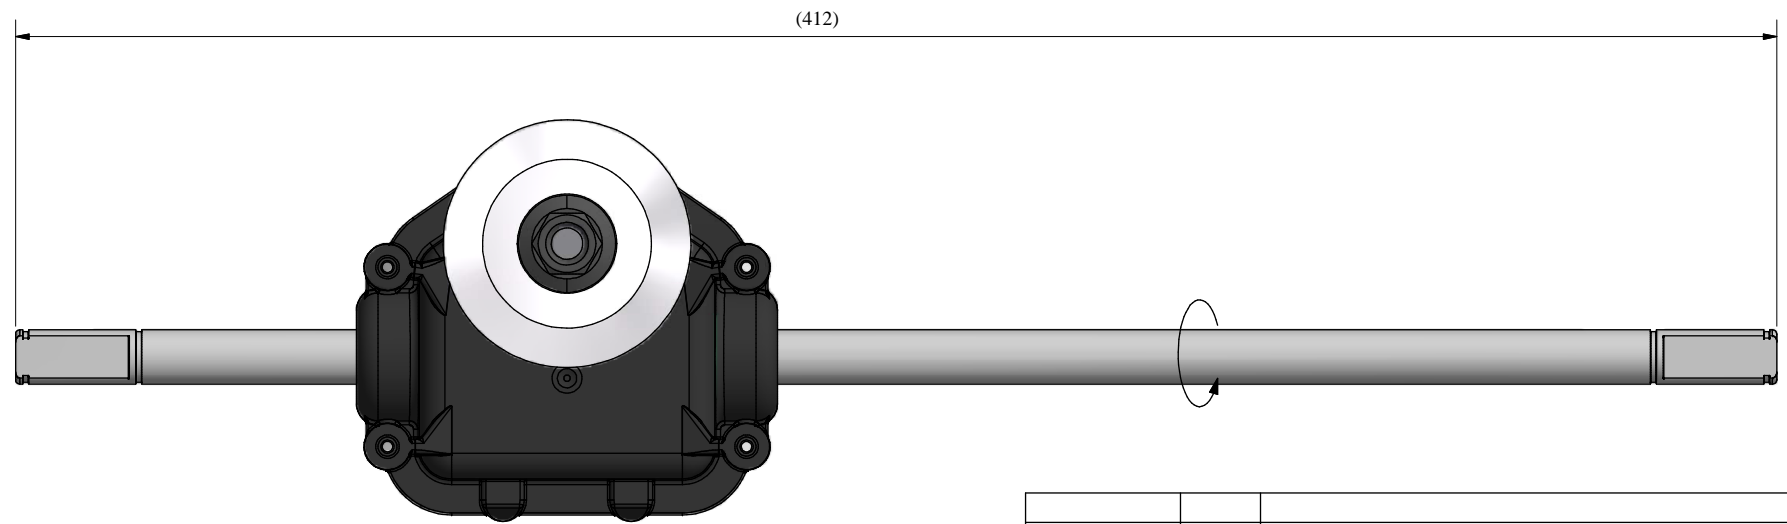

**RATIO : 7/1**

<b>11/01/2018</b>	<b>B</b>	<b>Drawing for Service</b>					<b>FB</b>
Date	Rev	Description of Revision					By
Weight:		Mat.:		Treat.:		Observations:	
Drawn by: <b>LLERMITE</b>		Date: <b>05/03/2007</b>		Paper size: <b>A3</b>	Scale: <b>x/x</b>	Gen.Tol.: <b>±0.7</b>	Ang.Tol.: <b>±1°</b>
<b>Title : Transmission Auto Double Briggs &amp; Stratton Corp. 880379</b> <b>Part N°: GT84369</b>							
<b>GENERAL TRANSMISSIONS®</b> <a href="http://www.generaltransmissions.com">www.generaltransmissions.com</a>						This document is our property It can't be used, duplicated or given to third parties without our written authorization	
BP 317 - ZI Bois Joly n°4 - 85503 Les Herbiers FRANCE Tel : (33) 02 51 66 96 30 Fax : (33) 02 51 66 84 63		2345 Hudson Blvd Brownsville, TX 78526. USA Tel: (1) 956 541 3443 Fax: (1) 956 541 9941		Ave.Uniones 90 - Zona Industrial - Matamoros.Tam.C.P.87325 Mexico. Tel: (52) 868 810 3790 Fax: (52) 868 810 2723		Checked by : Approved by:	