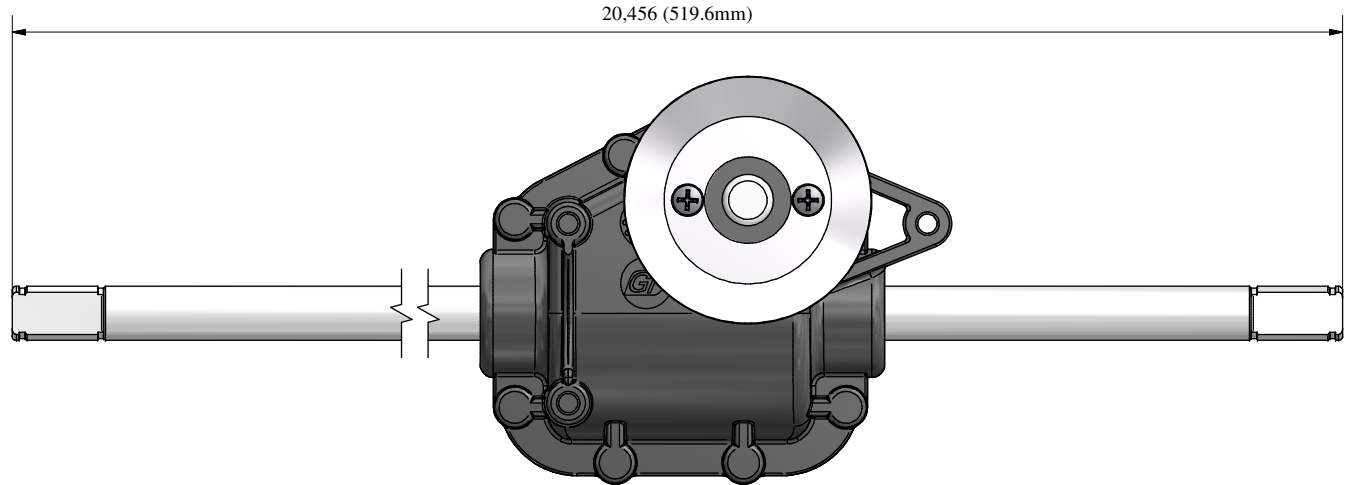

Pulley: GT15043

Pin: GT33706

20,456 (519.6mm)

06/03/2013	A	Drawing for service part				FB	
Date	Rev	Description of Revision				By	
Weight:		Mat.:	Treat.:	Observations:			
Drawn by:	Date:	Paper size:	Scale:	Gen.Tol.:	Ang.Tol.:		
Title : Transmission Auto S Toro 115-1992 Part N°: GT84372							
GENERAL TRANSMISSIONS www.generaltransmissions.com BP 317 - ZI Bois Joly n°4 - 3545 Hudson Blvd Brownsville, Ave.Uniones 90 - Zona Industrial - 85503 Les Herbiers FRANCE TX 78526. USA Matamoros.Tam.C.P.87325 Mexico. Tél : (33) 02 51 66 96 30 Tel: (1) 956 541 3443 Tel: (52) 868 810 3790 Fax : (33) 02 51 66 84 63 Fax: (1) 956 541 9941 Fax: (52) 868 810 2723				This document is our property It can't be used, duplicated or given to third parties without our written authorization		Checked by : Approved by:	