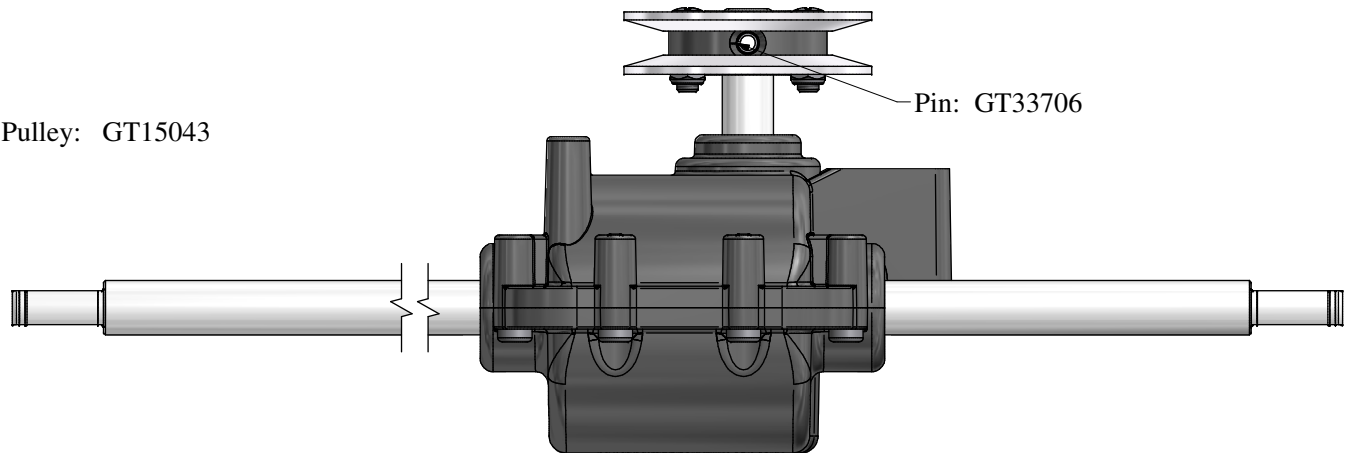

Pulley: GT15043

Pin: GT33706

20,456 (519.6mm)

06/03/2013	A	Drawing for service part				FB	
Date	Rev	Description of Revision				By	
Weight:		Mat.:	Treat.:	Observations:			
Drawn by:	Date:	Paper size:	Scale:	Gen.Tol.:	Ang.Tol.:		
Title : Transmission Auto S Toro 115-1992 Part N°: GT84372							
GENERAL TRANSMISSIONS www.generaltransmissions.com BP 317 - ZI Bois Joly n°4 - 3545 Hudson Blvd Brownsville, Ave.Uniones 90 - Zona Industrial - 85503 Les Herbiers FRANCE TX 78526. USA Matamoros.Tam.C.P.87325 Mexico. Tél : (33) 02 51 66 96 30 Tel: (1) 956 541 3443 Tel: (52) 868 810 3790 Fax : (33) 02 51 66 84 63 Fax: (1) 956 541 9941 Fax: (52) 868 810 2723				This document is our property It can't be used, duplicated or given to third parties without our written authorization		Checked by : Approved by:	