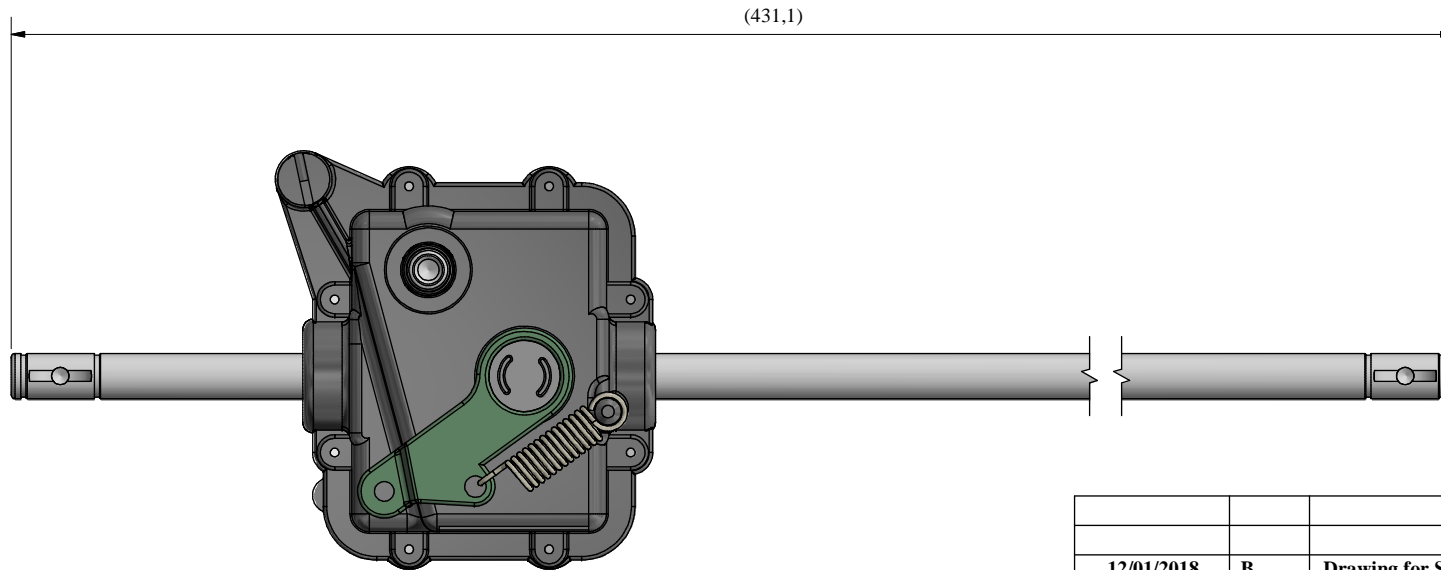

Ratio 1:7

12/01/2018	B	Drawing for Service					FB
Date	Rev	Description of Revision					By
Weight: 1086 ± 7g		Mat.:	Treat.:		Observations:		
Drawn by: rrousselot		Date: 26/11/2009	Paper size: A3	Scale: x/x	Gen.Tol.: ±0.7	Ang.Tol.: ±2°	
Title : Réducteur 4002 EVO SABO SAU 11964							
Part N°: GT84519							
<b>GENERAL TRANSMISSIONS®</b> www.generaltransmissions.com BP 317 - ZI Bois Joly n°4 - 85503 Les Herbiers FRANCE Tel : (33) 02 51 66 96 30 Fax : (33) 02 51 66 84 63				2345 Hudson Blvd Brownsville, TX 78526, USA Tel: (1) 956 541 3443 Fax: (1) 956 541 9941		Ave.Uniones 90 - Zona Industrial - Matamoros.Tam.C.P.87325 Mexico. Tel: (52) 868 810 3790 Fax: (52) 868 810 2723	
This document is our property It can't be used, duplicated or given to third parties without our written authorization						Checked by : Approved by:	