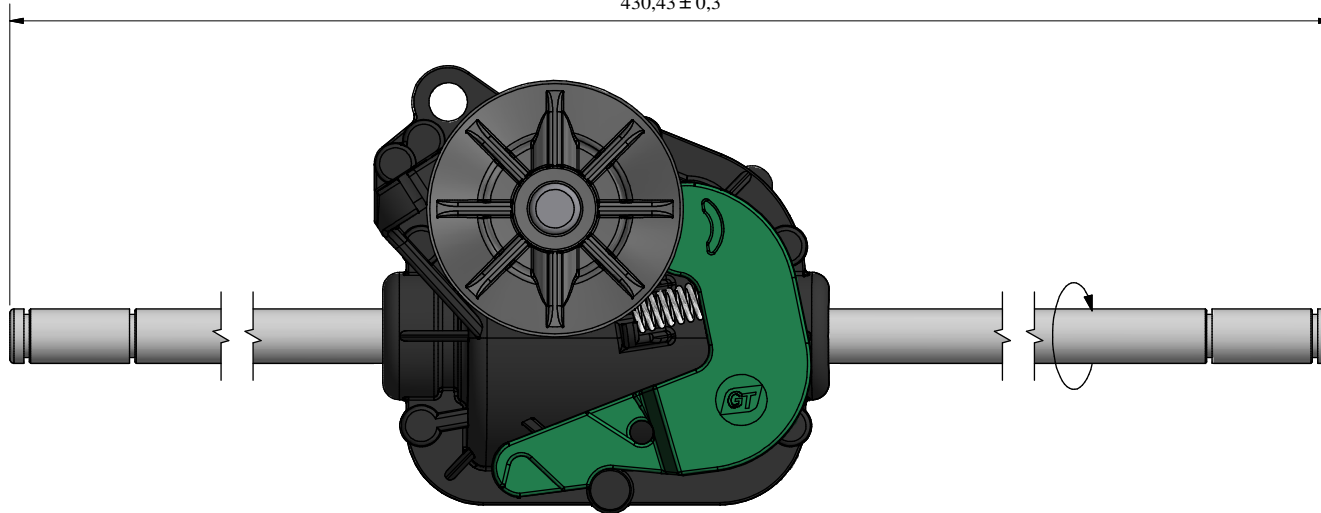

Ratio: 7/1

430,43 ± 0,3

12/01/2018		A	Drawing for Service			FB
Date	Rev	Description of Revision				By
Weight:		Mat.:	Treat.:	Observations:		
Drawn by: cjousse		Date: 27/09/2009	Paper size: A3	Scale: x/x	Gen.Tol.: ±0.7	Ang.Tol.: ±2°
<b>Title : Réducteur Synchro TTI</b> <b>Part N°: GT84526</b>						
<b>GENERAL TRANSMISSIONS®</b> www.generaltransmissions.com 317 - ZI Bois Joly n°4 - 2345 Hudson Blvd Brownsville, TX 78526, USA 85503 - Les Herbiers FRANCE Tel: (1) 956 541 3443 Fax: (33) 02 51 66 84 63				Ave.Uniones 90 - Zona Industrial - Matamoros.Tam.C.P.87325 Mexico. Tel: (52) 868 810 3790 Fax: (52) 868 810 2723		This document is our property It can't be used, duplicated or given to third parties without our written authorization Checked by : Approved by: