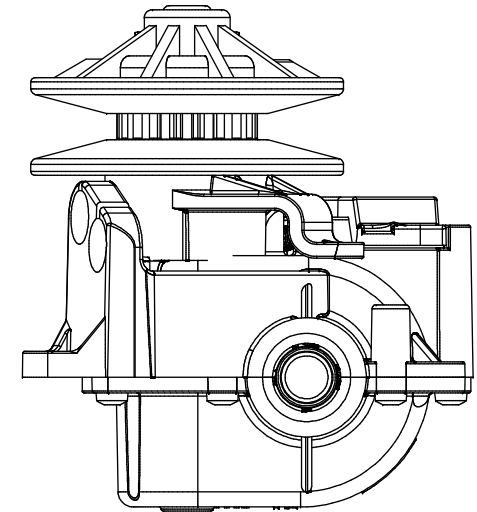

Ratio: 7/1

15/01/2018	A	Drawing for Service					FB		
Date	Rev	Description of Revision					By		
Weight:		Mat.:		Treat.:		Observations:			
Drawn by: CJOUSSE		Date: 05/03/2012		Paper size: A3		Scale: x/x	Gen.Tol.: ± 0.7	Ang.Tol.: $\pm 2^\circ$	
Title : Reducteur Synchro + 782 HD DAYE 230502027A Part N°: GT84712									
GENERAL TRANSMISSIONS® www.generaltransmissions.com BP 317 - ZI Bois Joly n°4 - 85503 Les Herbiers FRANCE Tel : (33) 02 51 66 96 30 Fax : (33) 02 51 66 84 63				2345 Hudson Blvd Brownsville, TX 78526. USA Tel: (1) 956 541 3443 Fax: (1) 956 541 9941		Ave.Uniones 90 - Zona Industrial - Matamoros.Tam.C.P.87325 Mexico. Tel: (52) 868 810 3790 Fax: (52) 868 810 2723		This document is our property It can't be used, duplicated or given to third parties without our written authorization	Checked by : Approved by: