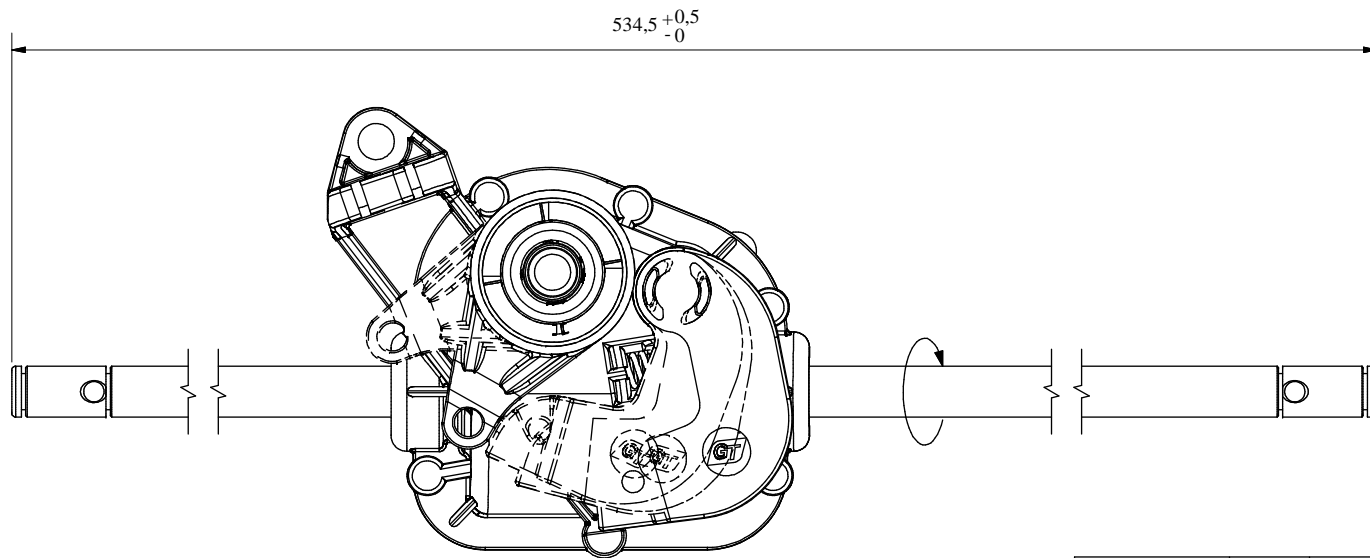

Ratio: 7/1

15/01/2018	A	Drawing for Service					FB		
Date	Rev	Description of Revision					By		
Weight:		Mat.:		Treat.:		Observations:			
Drawn by: CJOUSSE		Date: 05/03/2012		Paper size: A3		Scale: x/x	Gen.Tol.: ± 0.7	Ang.Tol.: $\pm 2^\circ$	
Title : Reducteur Synchro + 782 HD DAYE 230502027A Part N°: GT84712									
GENERAL TRANSMISSIONS® www.generaltransmissions.com BP 317 - ZI Bois Joly n°4 - 85503 Les Herbiers FRANCE Tel : (33) 02 51 66 96 30 Fax : (33) 02 51 66 84 63				2345 Hudson Blvd Brownsville, TX 78526. USA Tel: (1) 956 541 3443 Fax: (1) 956 541 9941		Ave.Uniones 90 - Zona Industrial - Matamoros.Tam.C.P.87325 Mexico. Tel: (52) 868 810 3790 Fax: (52) 868 810 2723		This document is our property It can't be used, duplicated or given to third parties without our written authorization	Checked by : Approved by: