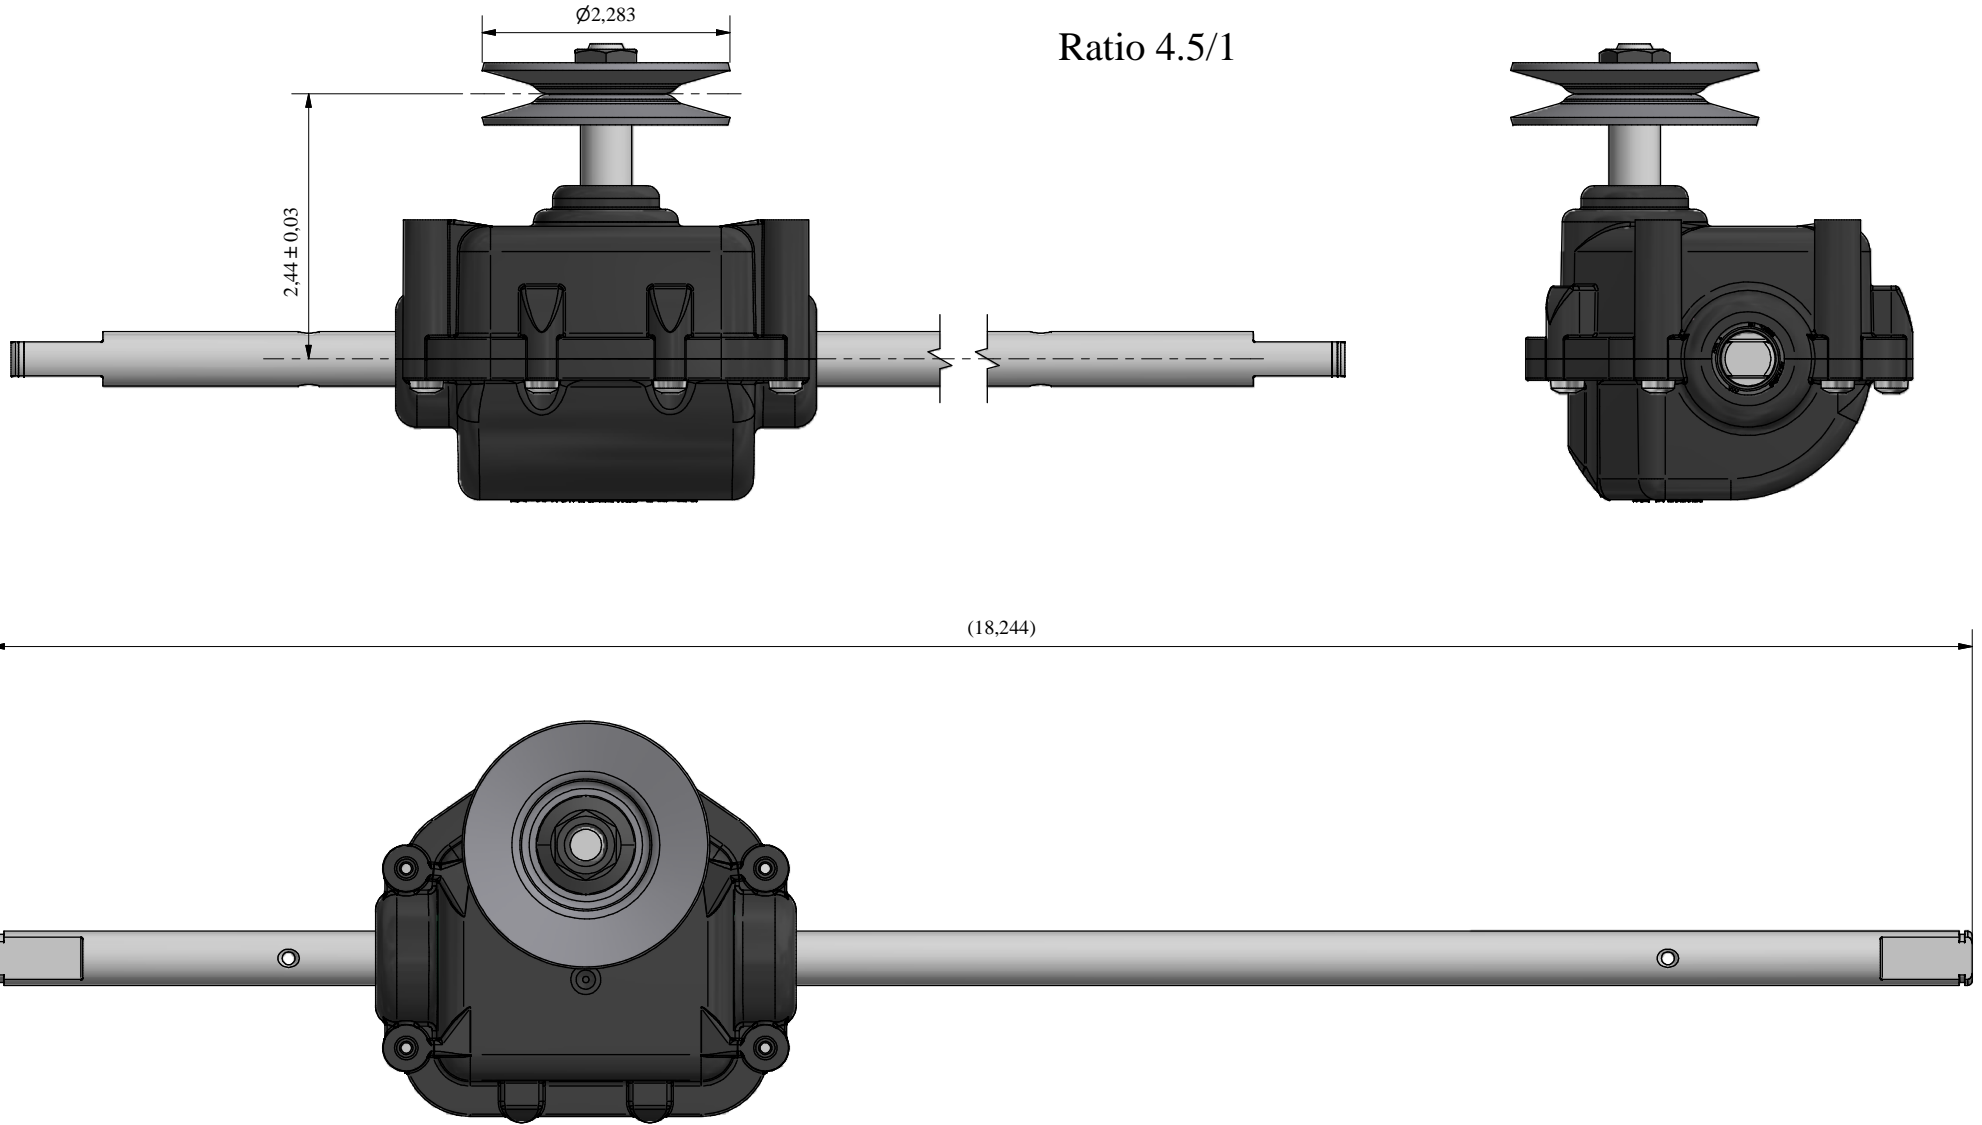

Ratio 4.5/1

17/01/2018		B	Drawing for Service			FB
Date	Rev	Description of Revision				By
Weight:		Mat.:	Treat.:	Observations:		
Drawn by: Gérard		Date: 21/04/2013	Paper size: A3	Scale: X/X	Gen.Tol.: $\pm 0.027$	Ang.Tol.: $\pm 2^\circ$
Title : REDUCTEUR AUTO D TORO 121-9185						
Part N°: GT84732						
<b>GENERAL TRANSMISSIONS®</b> www.generaltransmissions.com BP 317 - ZI Bois Joly n°4 - 85503 Les Herbiers FRANCE Tel : (33) 02 51 66 96 30 Fax : (33) 02 51 66 84 63				2345 Hudson Blvd Brownsville, TX 78526. USA Tel: (1) 956 541 3443 Fax: (1) 956 541 9941		Ave.Uniones 90 - Zona Industrial - Matamoros.Tam.C.P.87325 Mexico. Tel: (52) 868 810 3790 Fax: (52) 868 810 2723
This document is our property It can't be used, duplicated or given to third parties without our written authorization				Checked by :		Approved by: