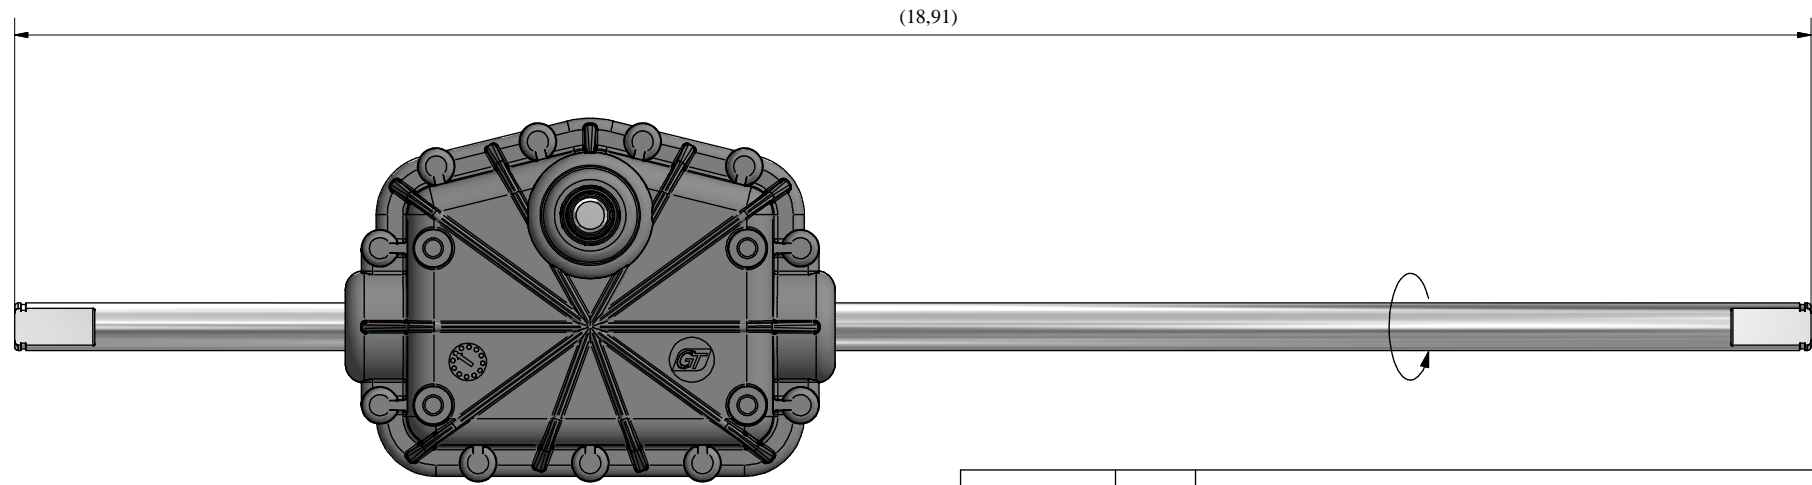

RATIO : 4.5/1
Colour : GREY

18/01/2018	B	Drawing for Service					FB
Date	Rev	Description of Revision					By
Weight:		Mat.:	Treat.:		Observations:		
Drawn by: rousselot		Date: 16/01/2013	Paper size: A3	Scale: x/x	Gen.Tol.: ±0.027	Ang.Tol.: ±2°	
Title : REDUCTEUR AUTO D HD EXMARK (116-9906) Part N°: GT84781							
GENERAL TRANSMISSIONS® BP 317 - ZI Bois Joly n°4 - 85503 Les Herbiers FRANCE Tel : (33) 02 51 66 96 30 Fax : (33) 02 51 66 84 63		www.generaltransmissions.com 2345 Hudson Blvd Brownsville, TX 78526. USA Tel: (1) 956 541 3443 Fax: (1) 956 541 9941		Ave.Uniones 90 - Zona Industrial - Matamoros.Tam.C.P.87325 Mexico. Tel: (52) 868 810 3970 Fax: (52) 868 810 2723		This document is our property It can't be used, duplicated or given to third parties without our written authorization Checked by : Approved by:	