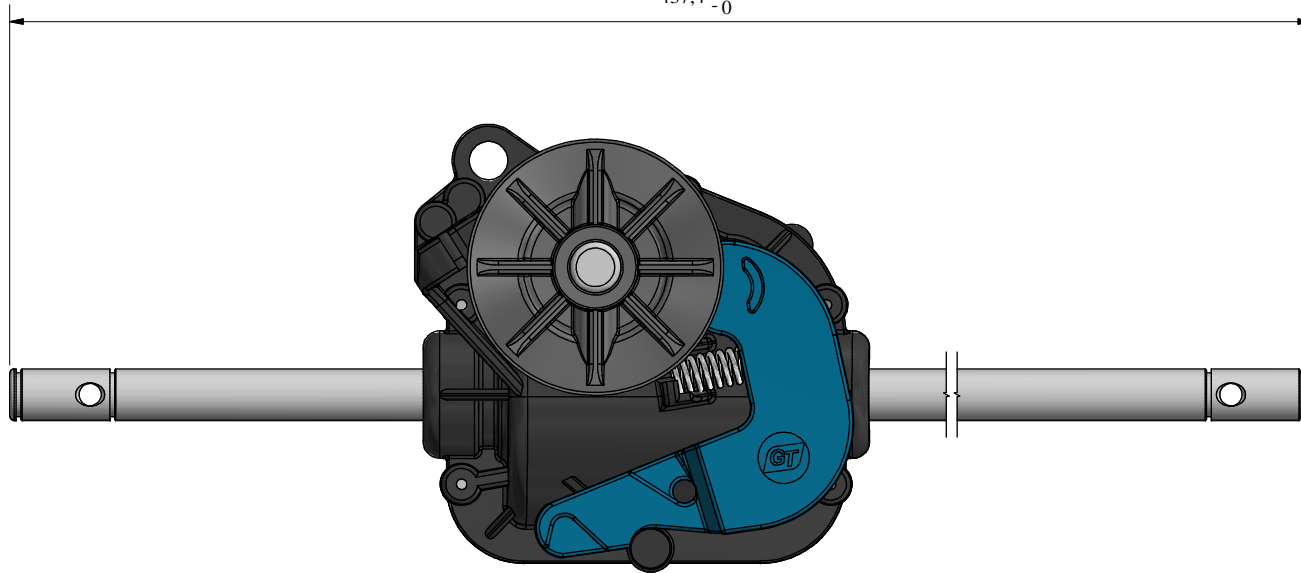

Ratio: 7/1

437,4<sup>+0,5</sup>  
-0

15/01/2018	A	Drawing for Service					FB
Date	Rev	Description of Revision					By
Weight:		Mat.:		Treat.:		Observations:	
Drawn by: yrichard		Date: 29/03/2013		Paper size: A3	Scale: x/x	Gen.Tol.: ±0.7	Ang.Tol.: ±2°
<b>Title : MD 310 YAT</b> <b>Part N°: GT84797</b>							
<b>GENERAL TRANSMISSIONS®</b> <a href="http://www.generaltransmissions.com">www.generaltransmissions.com</a>						This document is our property It can't be used, duplicated or given to third parties without our written authorization	
BP 317 - ZI Bois Joly n°4 - 85503 Les Herbiers FRANCE Tel : (33) 02 51 66 96 30 Fax : (33) 02 51 66 84 63		2345 Hudson Blvd Brownsville, TX 78526. USA Tel: (1) 956 541 3443 Fax: (1) 956 541 9941		Ave.Uniones 90 - Zona Industrial - Matamoros.Tam.C.P.87325 Mexico. Tel: (52) 868 810 3790 Fax: (52) 868 810 2723		Checked by : Approved by:	