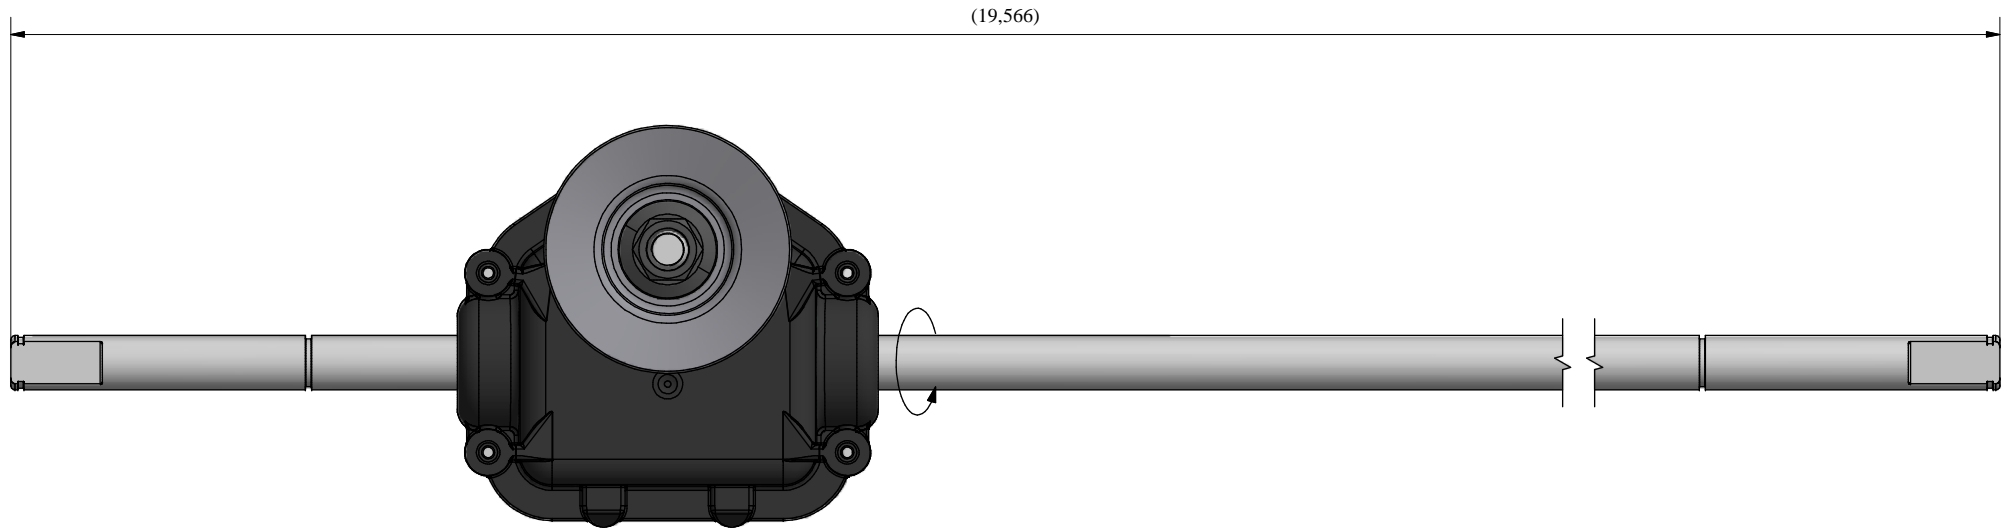

Ratio 4.5/1

(19,566)

16/01/2018		B	Drawing for Service			FB
Date	Rev	Description of Revision				By
Weight:		Mat.:	Treat.:		Observations:	
Drawn by: yrichard		Date: 15/04/2013	Paper size: A3	Scale: x/x	Gen.Tol.: ±0.027	Ang.Tol.: ±2°
Title : REDUCTEUR AUTO D TORO 127-6836 Part N°: GT84824						
GENERAL TRANSMISSIONS® www.generaltransmissions.com BP 317 - ZI Bois Joly n°4 - 85503 Les Herbiers FRANCE Tel : (33) 02 51 66 96 30 Fax : (33) 02 51 66 84 63			2345 Hudson Blvd Brownsville, TX 78526. USA Tel: (1) 956 541 3443 Fax: (1) 956 541 9941		Ave.Uniones 90 - Zona Industrial - Matamoros.Tam.C.P.87325 Mexico. Tel: (52) 868 810 3790 Fax: (52) 868 810 2723	This document is our property It can't be used, duplicated or given to third parties without our written authorization
Checked by :		Approved by:				