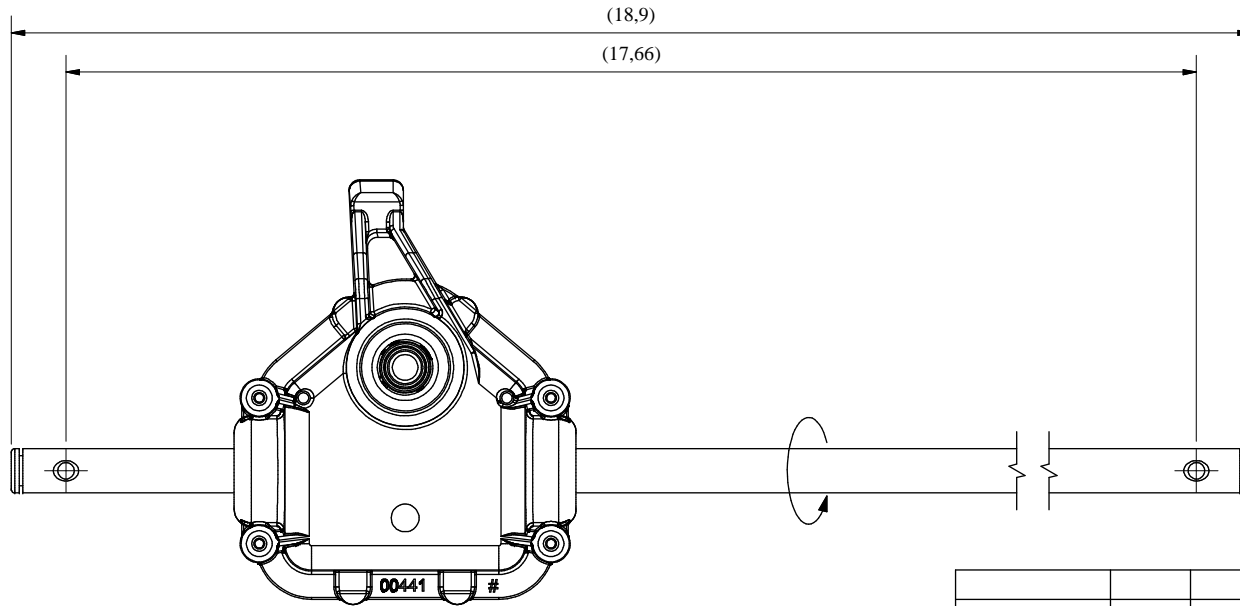

Ratio: 7/1

16/01/2018		B	Drawing for Service			FB
Date	Rev	Description of Revision				By
Weight:		Mat.:	Treat.:	Observations:		
Drawn by: hblit		Date: 28/05/2014	Paper size: A3	Scale: x/x	Gen.Tol.: ±0.027	Ang.Tol.: ±30'
Title : REDUCTEUR AUTO D EHP 586137601 21in Part N°: GT84901						
GENERAL TRANSMISSIONS® www.generaltransmissions.com BP 317 - ZI Bois Joly n°4 - 85503 Les Herbiers FRANCE Tel : (33) 02 51 66 96 30 Fax : (33) 02 51 66 84 63				2345 Hudson Blvd Brownsville, TX 78526, USA Tel: (1) 956 541 3443 Fax: (1) 956 541 9941		Ave.Uniones 90 - Zona Industrial - Matamoros.Tam.C.P.87325 Mexico. Tel: (52) 868 810 3790 Fax: (52) 868 810 2723
This document is our property It can't be used, duplicated or given to third parties without our written authorization				Checked by :	Approved by:	