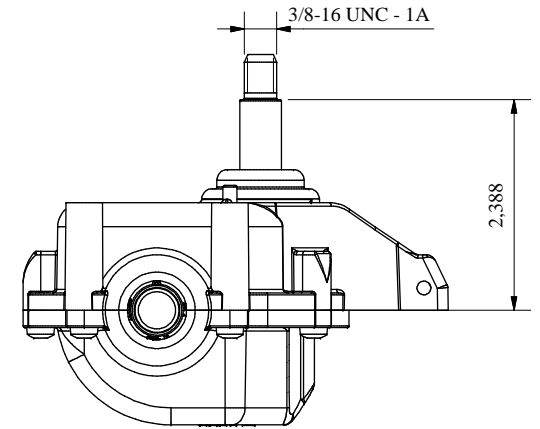

Ratio: 7/1

16/01/2018		B	Drawing for Service			FB
Date	Rev	Description of Revision				By
Weight:		Mat.:	Treat.:	Observations:		
Drawn by: hblit		Date: 28/05/2014	Paper size: A3	Scale: x/x	Gen.Tol.: ±0.027	Ang.Tol.: ±30'
Title : REDUCTEUR AUTO D EHP 586137601 21in Part N°: GT84901						
GENERAL TRANSMISSIONS® www.generaltransmissions.com BP 317 - ZI Bois Joly n°4 - 85503 Les Herbiers FRANCE Tel : (33) 02 51 66 96 30 Fax : (33) 02 51 66 84 63				2345 Hudson Blvd Brownsville, TX 78526, USA Tel: (1) 956 541 3443 Fax: (1) 956 541 9941		Ave.Uniones 90 - Zona Industrial - Matamoros.Tam.C.P.87325 Mexico. Tel: (52) 868 810 3790 Fax: (52) 868 810 2723
This document is our property It can't be used, duplicated or given to third parties without our written authorization				Checked by :	Approved by:	