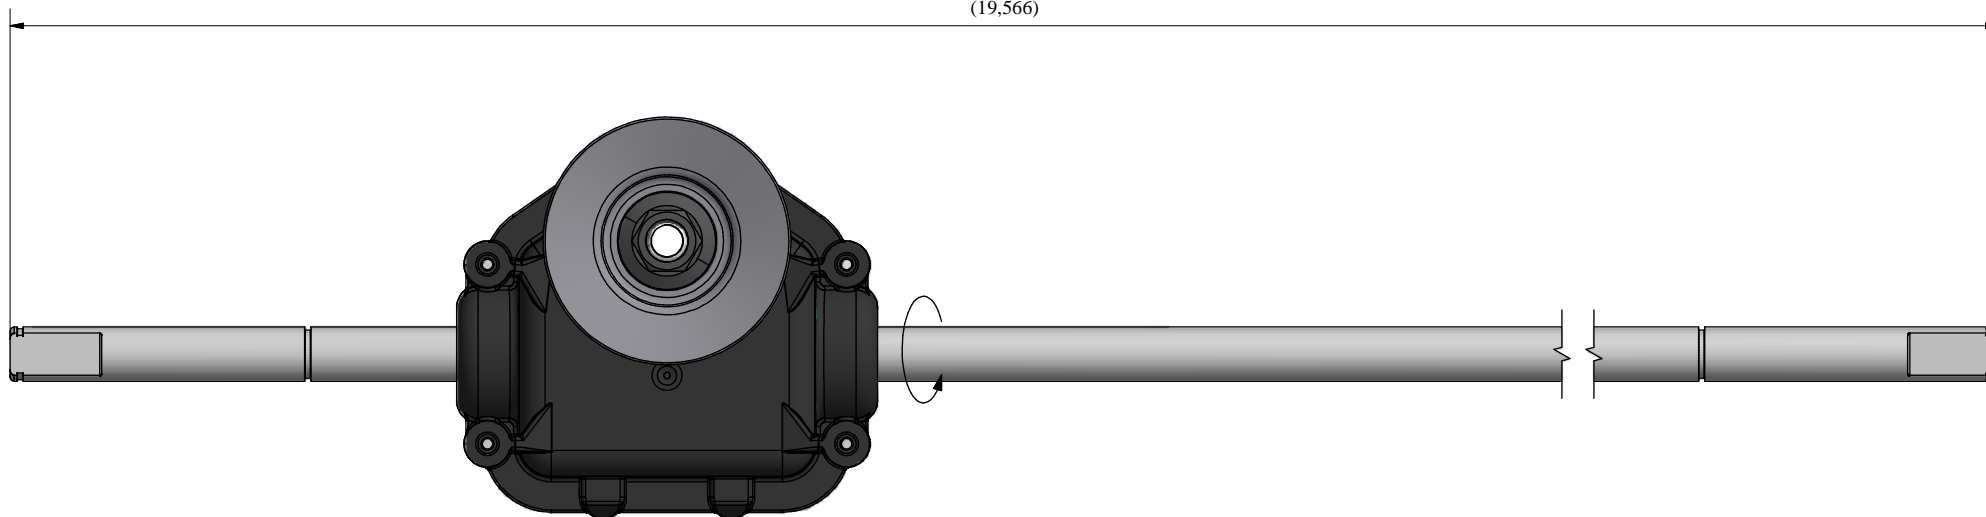

Ratio 7/1

(19,566)

16/01/2018	B	Drawing for Service					FB
Date	Rev	Description of Revision					By
Weight: 989 ± 4g		Mat.:	Treat.:		Observations:		
Drawn by: hblit		Date: 07/07/2014	Paper size: A3	Scale: x/x	Gen.Tol.: ±0.027	Ang.Tol.: ±2°	
Title : REDUCTEUR AUTO D TORO 131-0881							
Part N°: GT84915							
<b>GENERAL TRANSMISSIONS®</b> <a href="http://www.generaltransmissions.com">www.generaltransmissions.com</a> BP 317 - ZI Bois Joly n°4 - 85503 Les Herbiers FRANCE Tel : (33) 02 51 66 96 30 Fax : (33) 02 51 66 84 63				2345 Hudson Blvd Brownsville, TX 78526, USA Tel: (1) 956 541 3443 Fax: (1) 956 541 9941		Ave.Uniones 90 - Zona Industrial - Matamoros.Tam.C.P.87325 Mexico. Tel: (52) 868 810 3790 Fax: (52) 868 810 2723	
This document is our property It can't be used, duplicated or given to third parties without our written authorization						Checked by :	Approved by: