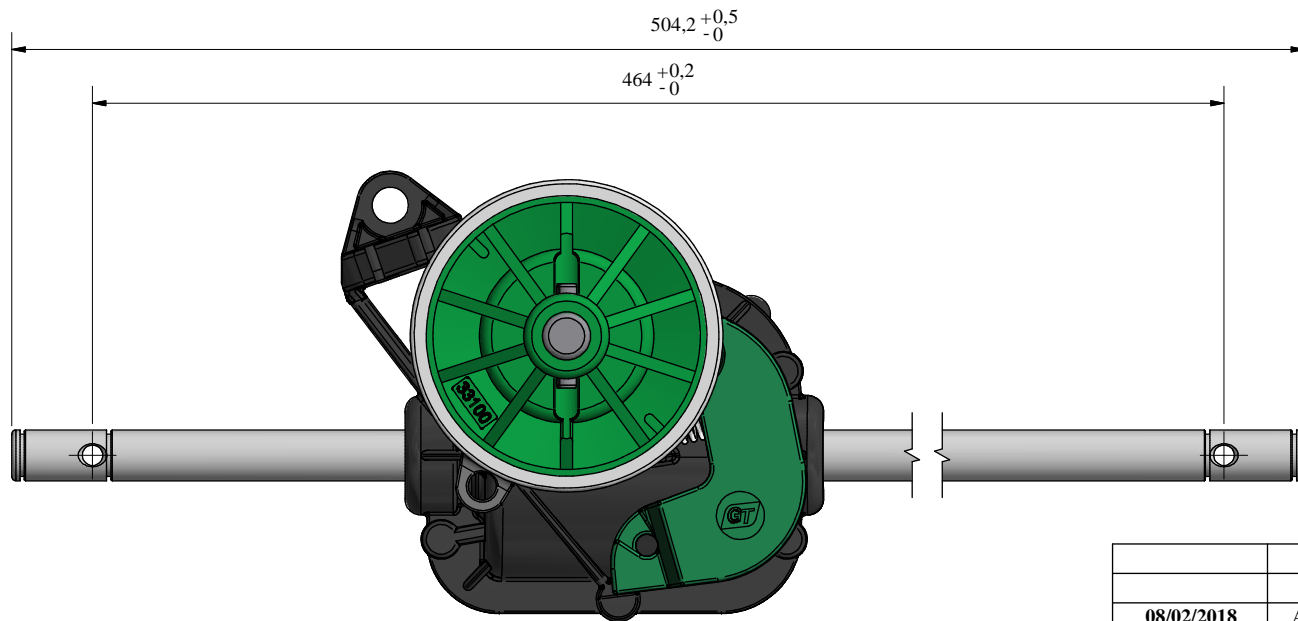

Ratio: 7/1

08/02/2018	A	Drawing for Service					FB
Date	Rev	Description of Revision					By
Weight: 1210 g		Mat.:		Treat.:		Observations:	
Drawn by: hblit		Date: 24/11/2015		Paper size: A3	Scale: x/x	Gen.Tol.: ±0.7	Ang.Tol.: ±2°
Title : Reducteur MS 300 + 782 HD - LONVI - 303004004002							
Part N°: GT85100							
GENERAL TRANSMISSIONS® www.generaltransmissions.com BP 317 - ZI Bois Joly n°4 - 85503 Les Herbiers FRANCE Tel : (33) 02 51 66 96 30 Fax : (33) 02 51 66 84 63				2345 Hudson Blvd Brownsville, TX 78526, USA Tel: (1) 956 541 3443 Fax: (1) 956 541 9941		Ave.Uniones 90 - Zona Industrial - Matamoros.Tam.C.P.87325 Mexico. Tel: (52) 868 810 3790 Fax: (52) 868 810 2723	
This document is our property It can't be used, duplicated or given to third parties without our written authorization						Checked by : Approved by:	