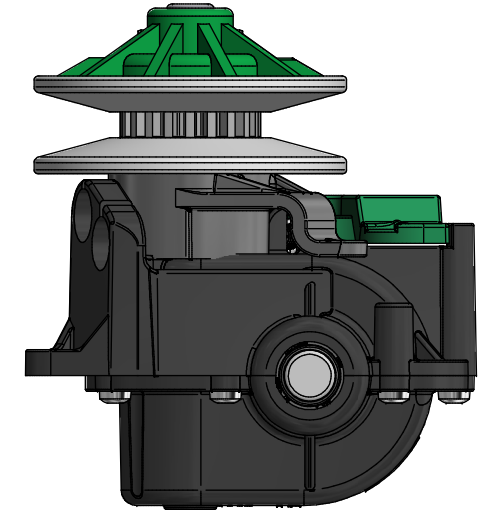

Ratio: 7/1

08/02/2018	A	Drawing for Service					FB
Date	Rev	Description of Revision					By
Weight: 1210 g		Mat.:		Treat.:		Observations:	
Drawn by: hblit		Date: 24/11/2015		Paper size: A3	Scale: x/x	Gen.Tol.: ±0.7	Ang.Tol.: ±2°
Title : Reducteur MS 300 + 782 HD - LONVI - 303004004002							
Part N°: GT85100							
GENERAL TRANSMISSIONS® www.generaltransmissions.com BP 317 - ZI Bois Joly n°4 - 85503 Les Herbiers FRANCE Tel : (33) 02 51 66 96 30 Fax : (33) 02 51 66 84 63				2345 Hudson Blvd Brownsville, TX 78526, USA Tel: (1) 956 541 3443 Fax: (1) 956 541 9941		Ave.Uniones 90 - Zona Industrial - Matamoros.Tam.C.P.87325 Mexico. Tel: (52) 868 810 3790 Fax: (52) 868 810 2723	
This document is our property It can't be used, duplicated or given to third parties without our written authorization						Checked by : Approved by:	