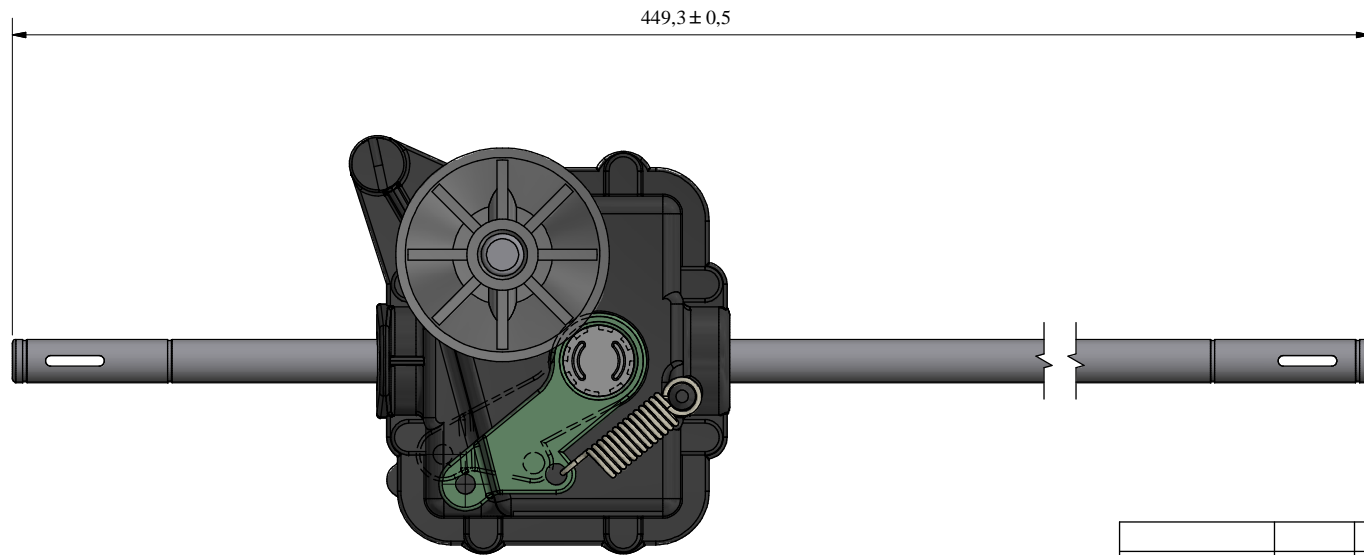

**Ratio : 1/7**

|   |     |   |  |  |            |  |               |
|---|-----|---|--|--|------------|--|---------------|
|   |     |   |  |  |            |  |               |
| 10/01/2018  | A   | Drawing for Service   |  |  |            |  | FB            |
| Date  | Rev | Description of Revision   |  |  |            |  | By            |
| Weight: 1106 ±7 g   |     | Mat.:   |  | Treat.:  |            | Observations:  |               |
| Drawn by: hblit   |     | Date: 04/07/2016  |  | Paper size: A3   | Scale: x/x | Gen.Tol.: ±0.7   | Ang.Tol.: ±2° |
| <b>Title : Réducteur MC 500 MTD - 618-07318</b><br><b>Part N°: GT85161 Réducteur 4002 EVO MTD</b>               |     |   |  |  |            |  |               |
| <b>GENERAL TRANSMISSIONS®</b> <a href="http://www.generaltransmissions.com">www.generaltransmissions.com</a>    |     |   |  |  |            | This document is our property It can't be used, duplicated or given to third parties without our written authorization |               |
| BP 317 - ZI Bois Joly n°4 - 85503 Les Herbiers FRANCE<br>Tél : (33) 02 51 66 96 30<br>Fax : (33) 02 51 66 84 63 |     | 2345 Hudson Blvd Brownsville, TX 78526. USA<br>Tel: (1) 956 541 3443<br>Fax: (1) 956 541 9941 |  | Ave.Uniones 90 - Zona Industrial - Matamoros.Tam.C.P.87325 Mexico.<br>Tel: (52) 868 810 3790<br>Fax: (52) 868 810 2723 |            | Checked by :   | Approved by:  |