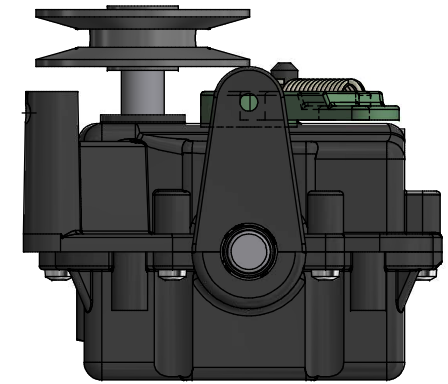

**Ratio : 1/7**

|   |     |   |  |  |            |  |               |
|---|-----|---|--|--|------------|--|---------------|
|   |     |   |  |  |            |  |               |
| 10/01/2018  | A   | Drawing for Service   |  |  |            |  | FB            |
| Date  | Rev | Description of Revision   |  |  |            |  | By            |
| Weight: 1106 ±7 g   |     | Mat.:   |  | Treat.:  |            | Observations:  |               |
| Drawn by: hblit   |     | Date: 04/07/2016  |  | Paper size: A3   | Scale: x/x | Gen.Tol.: ±0.7   | Ang.Tol.: ±2° |
| <b>Title : Réducteur MC 500 MTD - 618-07318</b><br><b>Part N°: GT85161 Réducteur 4002 EVO MTD</b>               |     |   |  |  |            |  |               |
| <b>GENERAL TRANSMISSIONS®</b> <a href="http://www.generaltransmissions.com">www.generaltransmissions.com</a>    |     |   |  |  |            | This document is our property It can't be used, duplicated or given to third parties without our written authorization |               |
| BP 317 - ZI Bois Joly n°4 - 85503 Les Herbiers FRANCE<br>Tél : (33) 02 51 66 96 30<br>Fax : (33) 02 51 66 84 63 |     | 2345 Hudson Blvd Brownsville, TX 78526. USA<br>Tel: (1) 956 541 3443<br>Fax: (1) 956 541 9941 |  | Ave.Uniones 90 - Zona Industrial - Matamoros.Tam.C.P.87325 Mexico.<br>Tel: (52) 868 810 3790<br>Fax: (52) 868 810 2723 |            | Checked by :   | Approved by:  |