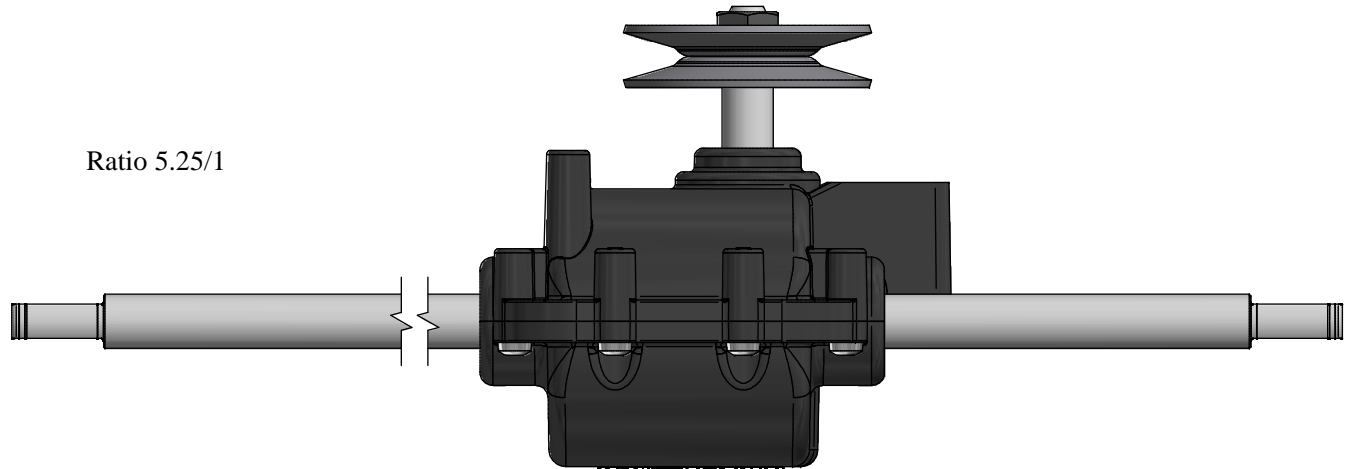

Ratio 5.25/1

(20,456)

17/01/2018		A	Drawing for Service			FB
Date	Rev	Description of Revision				By
Weight:		Mat.:	Treat.:	Observations:		
Drawn by: cjousse		Date: 07/07/2016	Paper size: A3	Scale: x/x	Gen.Tol.: ±0.027	Ang.Tol.: ±2°
Title : MA 300 TORO 137-4822 Part N°: GT85164						
GENERAL TRANSMISSIONS® www.generaltransmissions.com BP 317 - ZI Bois Joly n°4 - 85503 Les Herbiers FRANCE Tel : (33) 02 51 66 96 30 Fax : (33) 02 51 66 84 63				2345 Hudson Blvd Brownsville, TX 78526, USA Tel: (1) 956 541 3443 Fax: (1) 956 541 9941		Ave.Uniones 90 - Zona Industrial - Matamoros.Tam.C.P.87325 Mexico. Tel: (52) 868 810 3790 Fax: (52) 868 810 2723
This document is our property It can't be used, duplicated or given to third parties without our written authorization				Checked by :	Approved by:	