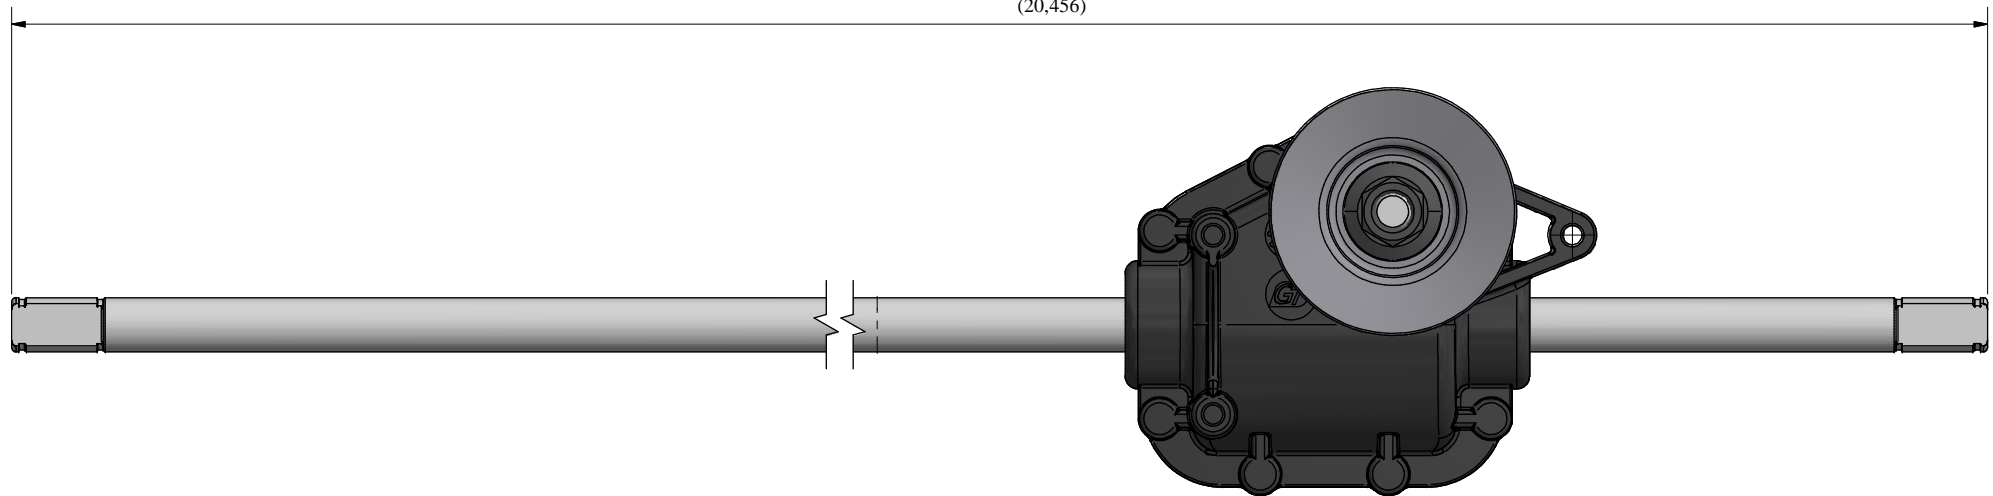

Ratio 5.25/1

(20,456)

17/01/2018		A	Drawing for Service			FB
Date	Rev	Description of Revision				By
Weight:		Mat.:	Treat.:	Observations:		
Drawn by: cjousse		Date: 07/07/2016	Paper size: A3	Scale: x/x	Gen.Tol.: ±0.027	Ang.Tol.: ±2°
Title : MA 300 TORO 137-4822 Part N°: GT85164						
GENERAL TRANSMISSIONS® www.generaltransmissions.com BP 317 - ZI Bois Joly n°4 - 85503 Les Herbiers FRANCE Tel : (33) 02 51 66 96 30 Fax : (33) 02 51 66 84 63				2345 Hudson Blvd Brownsville, TX 78526, USA Tel: (1) 956 541 3443 Fax: (1) 956 541 9941		Ave.Uniones 90 - Zona Industrial - Matamoros.Tam.C.P.87325 Mexico. Tel: (52) 868 810 3790 Fax: (52) 868 810 2723
This document is our property It can't be used, duplicated or given to third parties without our written authorization				Checked by :	Approved by:	