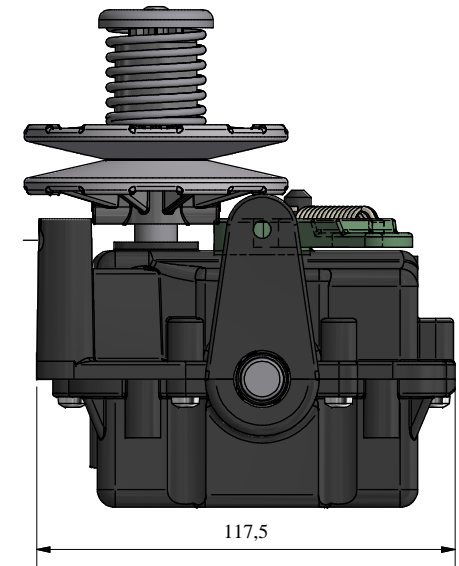

Ratio : 1:7

10/01/2018	A	Drawing for Service					FB
Date	Rev	Description of Revision					By
Weight: 1222 ±7 g		Mat.:		Treat.:		Observations:	
Drawn by: hblit		Date: 01/09/2016		Paper size: A3	Scale: x/x	Gen.Tol.: ±0.7	Ang.Tol.: ±2°
Title : Réducteur MC 500 MTD - 618-07323 Part N°: GT85178 Réducteur 4002 EVO MTD							
GENERAL TRANSMISSIONS® www.generaltransmissions.com BP 317 - ZI Bois Joly n°4 - 85503 Les Herbiers FRANCE Tel : (33) 02 51 66 96 30 Fax : (33) 02 51 66 84 63				2345 Hudson Blvd Brownsville, TX 78526, USA Tel: (1) 956 541 3443 Fax: (1) 956 541 9941		Ave.Uniones 90 - Zona Industrial - Matamoros.Tam.C.P.87325 Mexico. Tel: (52) 868 810 3790 Fax: (52) 868 810 2723	
This document is our property It can't be used, duplicated or given to third parties without our written authorization						Checked by :	Approved by: