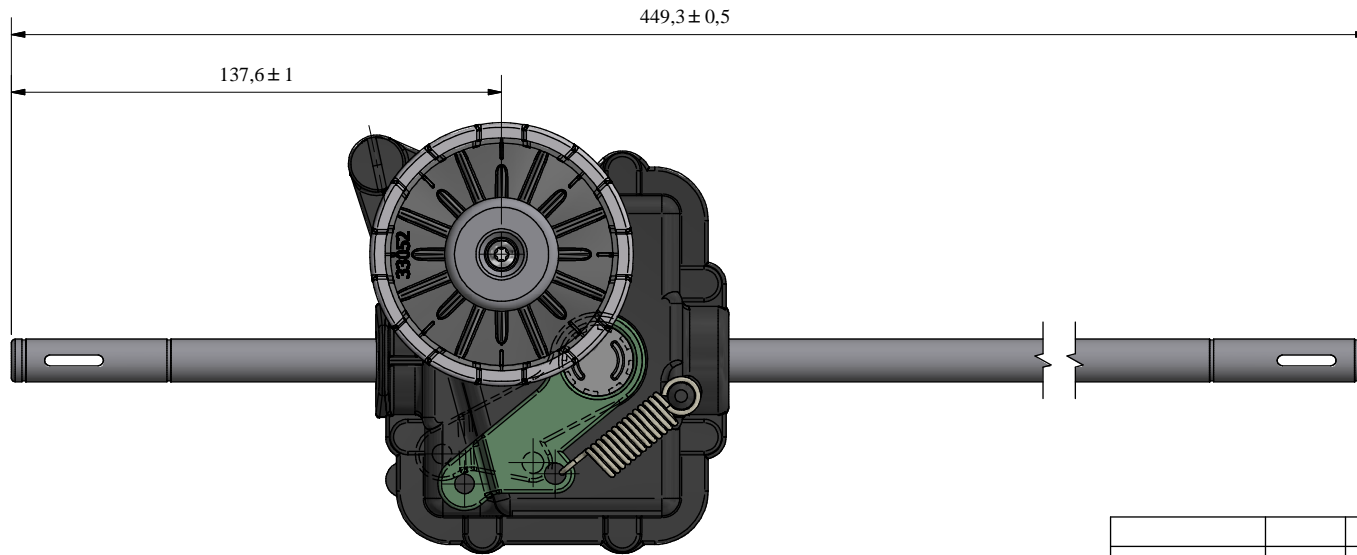

Ratio : 1:7

10/01/2018	A	Drawing for Service					FB
Date	Rev	Description of Revision					By
Weight: 1222 ±7 g		Mat.:		Treat.:		Observations:	
Drawn by: hblit		Date: 01/09/2016		Paper size: A3	Scale: x/x	Gen.Tol.: ±0.7	Ang.Tol.: ±2°
Title : Réducteur MC 500 MTD - 618-07323 Part N°: GT85178 Réducteur 4002 EVO MTD							
GENERAL TRANSMISSIONS® www.generaltransmissions.com BP 317 - ZI Bois Joly n°4 - 85503 Les Herbiers FRANCE Tel : (33) 02 51 66 96 30 Fax : (33) 02 51 66 84 63				2345 Hudson Blvd Brownsville, TX 78526, USA Tel: (1) 956 541 3443 Fax: (1) 956 541 9941		Ave.Uniones 90 - Zona Industrial - Matamoros.Tam.C.P.87325 Mexico. Tel: (52) 868 810 3790 Fax: (52) 868 810 2723	
This document is our property It can't be used, duplicated or given to third parties without our written authorization						Checked by :	Approved by: