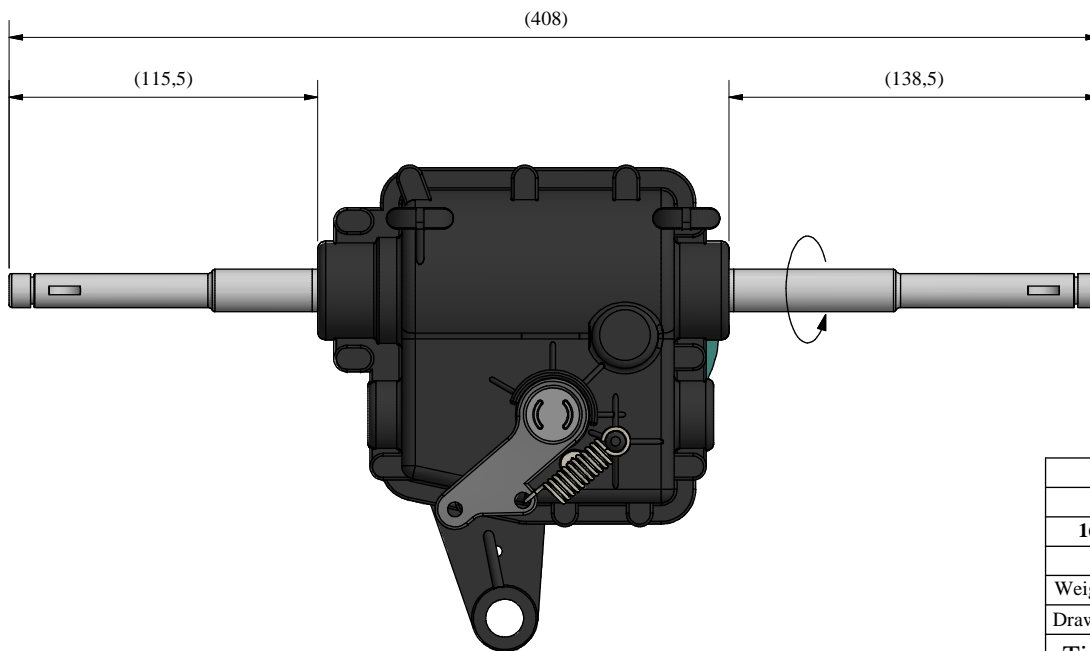

**Ratio : 1 / 14**

16/01/2018	B	Drawing for Service					FB
Date	Rev	Description of Revision					By
Weight: 1875 ± 20g		Mat.:	Treat.:		Observations:		
Drawn by: Gérard		Date: 15/04/2008	Paper size: A3	Scale: x/x	Gen.Tol.: ±0.7	Ang.Tol.: ±2°	
Title : HD 4003 EVO BILLY GOAT 440216							
Part N°: GT87013							
<b>GENERAL TRANSMISSIONS®</b> <a href="http://www.generaltransmissions.com">www.generaltransmissions.com</a> BP 317 - ZI Bois Joly n°4 - 85503 Les Herbiers FRANCE Tel : (33) 02 51 66 96 30 Fax : (33) 02 51 66 84 63				2345 Hudson Blvd Brownsville, TX 78526. USA Tel: (1) 956 541 3443 Fax: (1) 956 541 9941		Ave.Uniones 90 - Zona Industrial - Matamoros.Tam.C.P.87325 Mexico. Tel: (52) 868 810 3790 Fax: (52) 868 810 2723	
This document is our property It can't be used, duplicated or given to third parties without our written authorization						Checked by : Approved by:	