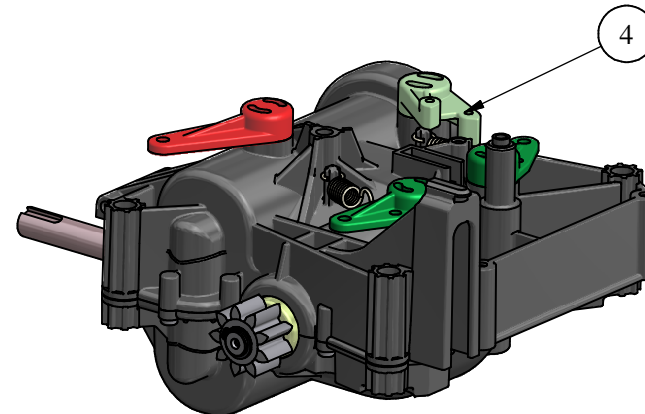

1	1	GT86021	Driver variator
2	1	GT79331	Control kit
3	1	GT79135	Driven variator
4	1	GT87022	Gearbox
Item	Qty	PN	Designation

Note: Control Kit GT79331 and Driven variator GT79135 are included in the Gearbox GT87022, and are also available separately.  
Driver variator GT86021 is only sold separately

<b>07/11/2013</b>	<b>A</b>	<b>Drawing for service part</b>					<b>FB</b>	
Date	Rev	Description of Revision					By	
Weight:		Mat.:		Treat.:		Observations:		
Drawn by: <b>fbrosset</b>		Date: <b>07/11/2013</b>		Paper size: <b>A4</b>		Scale: <b>x/x</b>	Gen.Tol.: <b>±0.7</b>	Ang.Tol.: <b>±2°</b>
<b>Title : Snow transmission</b> <b>Part N°: GT87022</b>								
<b>GENERAL TRANSMISSIONS®</b> <a href="http://www.generaltransmissions.com">www.generaltransmissions.com</a> BP 317 - ZI Bois Joly n°4 - 2345 Hudson Blvd Brownsville, Ave.Uniones 90 - Zona Industrial - 85503 Les Herbiers FRANCE TX 78526. USA Matamoros.Tam.C.P.87325 Mexico. Tél : (33) 02 51 66 96 30 Tel: (1) 956 541 3443 Tel: (52) 868 810 3790 Fax : (33) 02 51 66 84 63 Fax: (1) 956 541 9941 Fax: (52) 868 810 2723				This document is our property It can't be used, duplicated or given to third parties without our written authorization		Checked by :	Approved by:	