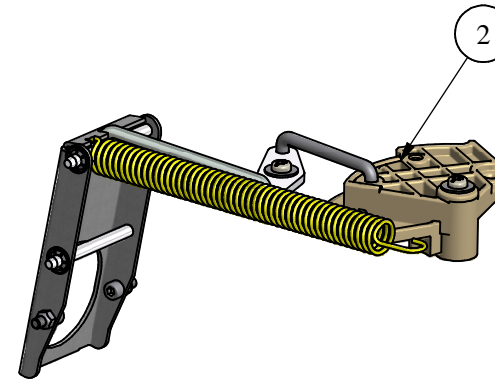

1	1	GT86021	Driver variator
2	1	GT79331	Control kit
3	1	GT79135	Driven variator
4	1	GT87022	Gearbox
Item	Qty	PN	Designation

Note: Control Kit GT79331 and Driven variator GT79135 are included in the Gearbox GT87022, and are also available separately.  
Driver variator GT86021 is only sold separately

<b>07/11/2013</b>	<b>A</b>	<b>Drawing for service part</b>					<b>FB</b>	
Date	Rev	Description of Revision					By	
Weight:		Mat.:		Treat.:		Observations:		
Drawn by: <b>fbrosset</b>		Date: <b>07/11/2013</b>		Paper size: <b>A4</b>		Scale: <b>x/x</b>	Gen.Tol.: <b>±0.7</b>	Ang.Tol.: <b>±2°</b>
<b>Title : Snow transmission</b> <b>Part N°: GT87022</b>								
<b>GENERAL TRANSMISSIONS®</b> <a href="http://www.generaltransmissions.com">www.generaltransmissions.com</a> BP 317 - ZI Bois Joly n°4 - 2345 Hudson Blvd Brownsville, Ave.Uniones 90 - Zona Industrial - 85503 Les Herbiers FRANCE TX 78526. USA Matamoros.Tam.C.P.87325 Mexico. Tél : (33) 02 51 66 96 30 Tel: (1) 956 541 3443 Tel: (52) 868 810 3790 Fax : (33) 02 51 66 84 63 Fax: (1) 956 541 9941 Fax: (52) 868 810 2723				This document is our property It can't be used, duplicated or given to third parties without our written authorization		Checked by :	Approved by:	