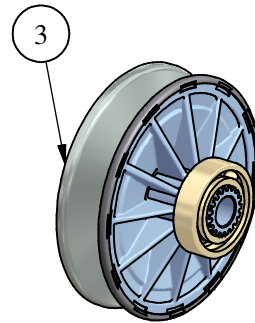

1	1	GT86021	Driver variator
2	1	GT79331	Control kit
3	1	GT79135	Driven variator
4	1	GT87022	Gearbox
Item	Qty	PN	Designation

Note: Control Kit GT79331 and Driven variator GT79135 are included in the Gearbox GT87022, and are also available separately.  
Driver variator GT86021 is only sold separately

<b>07/11/2013</b>	<b>A</b>	<b>Drawing for service part</b>					<b>FB</b>	
Date	Rev	Description of Revision					By	
Weight:		Mat.:		Treat.:		Observations:		
Drawn by: <b>fbrosset</b>		Date: <b>07/11/2013</b>		Paper size: <b>A4</b>		Scale: <b>x/x</b>	Gen.Tol.: <b>±0.7</b>	Ang.Tol.: <b>±2°</b>
<b>Title : Snow transmission</b> <b>Part N°: GT87022</b>								
<b>GENERAL TRANSMISSIONS®</b> <a href="http://www.generaltransmissions.com">www.generaltransmissions.com</a> BP 317 - ZI Bois Joly n°4 - 2345 Hudson Blvd Brownsville, Ave.Uniones 90 - Zona Industrial - 85503 Les Herbiers FRANCE TX 78526. USA Matamoros.Tam.C.P.87325 Mexico. Tél : (33) 02 51 66 96 30 Tel: (1) 956 541 3443 Tel: (52) 868 810 3790 Fax : (33) 02 51 66 84 63 Fax: (1) 956 541 9941 Fax: (52) 868 810 2723				This document is our property It can't be used, duplicated or given to third parties without our written authorization		Checked by :	Approved by:	