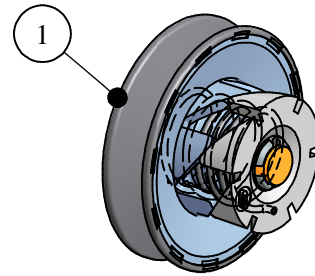

1	1	GT86021	Driver variator
2	1	GT79331	Control kit
3	1	GT79135	Driven variator
4	1	GT87022	Gearbox
Item	Qty	PN	Designation

Note: Control Kit GT79331 and Driven variator GT79135 are included in the Gearbox GT87022, and are also available separately.  
Driver variator GT86021 is only sold separately

<b>07/11/2013</b>	<b>A</b>	<b>Drawing for service part</b>					<b>FB</b>	
Date	Rev	Description of Revision					By	
Weight:		Mat.:		Treat.:		Observations:		
Drawn by: <b>fbrosset</b>		Date: <b>07/11/2013</b>		Paper size: <b>A4</b>		Scale: <b>x/x</b>	Gen.Tol.: <b>±0.7</b>	Ang.Tol.: <b>±2°</b>
<b>Title : Snow transmission</b> <b>Part N°: GT87022</b>								
<b>GENERAL TRANSMISSIONS®</b> <a href="http://www.generaltransmissions.com">www.generaltransmissions.com</a> BP 317 - ZI Bois Joly n°4 - 2345 Hudson Blvd Brownsville, Ave.Uniones 90 - Zona Industrial - 85503 Les Herbiers FRANCE TX 78526. USA Matamoros.Tam.C.P.87325 Mexico. Tél : (33) 02 51 66 96 30 Tel: (1) 956 541 3443 Tel: (52) 868 810 3790 Fax : (33) 02 51 66 84 63 Fax: (1) 956 541 9941 Fax: (52) 868 810 2723				This document is our property It can't be used, duplicated or given to third parties without our written authorization		Checked by :	Approved by:	