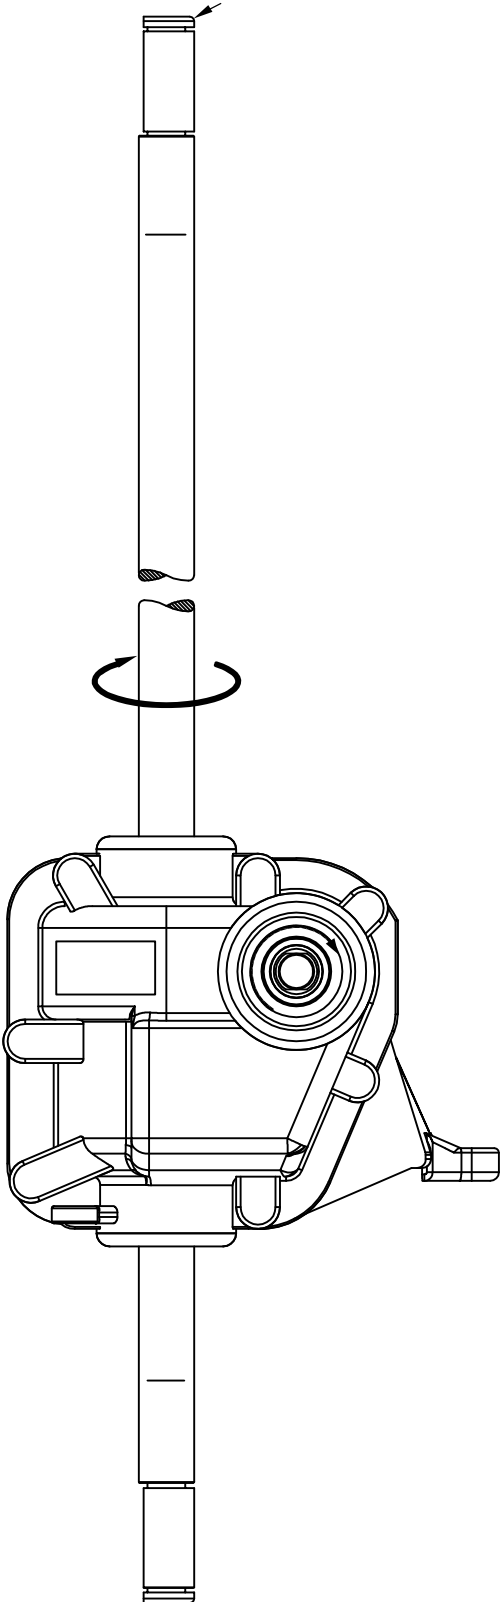

3/8 - 16 UNC

2.423±0.03

(18.87)

Date: 16/01/2018		Rev: I	Drawing for Service	
Description of Revision		By: FB		
Weight:		Observations:		
Mat.:		Treat.:		
Date: 21/11/2002		Paper size:		
Scale: 1:1		Gen. Tol.: ±0.027		
Ang. Tol.: ±30°				
Title : Gearcase 2IRD VE FWGD EZ/US Part N° : GT187212				
GENERAL TRANSMISSIONS® www.generaltransmissions.com 2345 Hudson Blvd Brownsville, TX 78526, USA Mamoros, Tam, C.P. 87325 Mexico.				
BP 317 - ZI Bois Joly n°4 - 85503 Les Herbiers FRANCE Tél: (33) 02 51 66 96 30 Fax: (33) 02 51 66 84 63				
2345 Hudson Blvd Brownsville, TX 78526, USA Tél: (1) 956 541 3443 Fax: (1) 956 541 9941				
Av. Lihones 90 - Zona Industrial - Matamoros, Tam, C.P. 87325 Mexico. Tél: (52) 868 810 3790 Fax: (52) 868 810 2723				
This document is our property. It can't be used, duplicated or given to third parties without our written authorization.				
Checked by :		Approved by :		