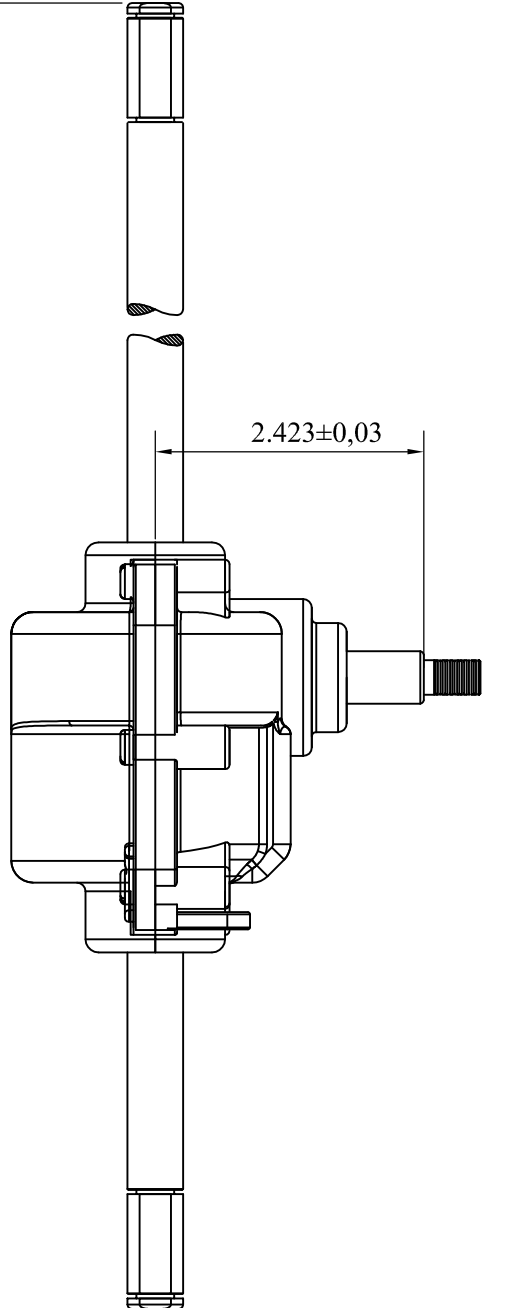

3/8 - 16 UNC

2.423±0.03

(18.87)

Date: 16/01/2018		Rev: I	Drawing for Service	
Description of Revision		By: FB		
Weight:		Observations:		
Mat.:		Treat.:		
Date: 21/11/2002		Paper size:		
Scale: 1:1		Gen. Tol.: ±0.027		
Ang. Tol.: ±30°				
Title : Gearcase 2IRD VE FWGD EZ/US Part N° : GT187212				
GENERAL TRANSMISSIONS® www.generaltransmissions.com 2345 Hudson Blvd Brownsville, TX 78526, USA Mamoros, Tam, C.P. 87325 Mexico.				
BP 317 - ZI Bois Joly n°4 - 85503 Les Herbiers FRANCE Tél: (33) 02 51 66 96 30 Fax: (33) 02 51 66 84 63				
2345 Hudson Blvd Brownsville, TX 78526, USA Tél: (1) 956 541 3443 Fax: (1) 956 541 9941				
Av. Lihones 90 - Zona Industrial - Matamoros, Tam, C.P. 87325 Mexico. Tél: (52) 868 810 3790 Fax: (52) 868 810 2723				
This document is our property. It can't be used, duplicated or given to third parties without our written authorization.				
Checked by :		Approved by :		