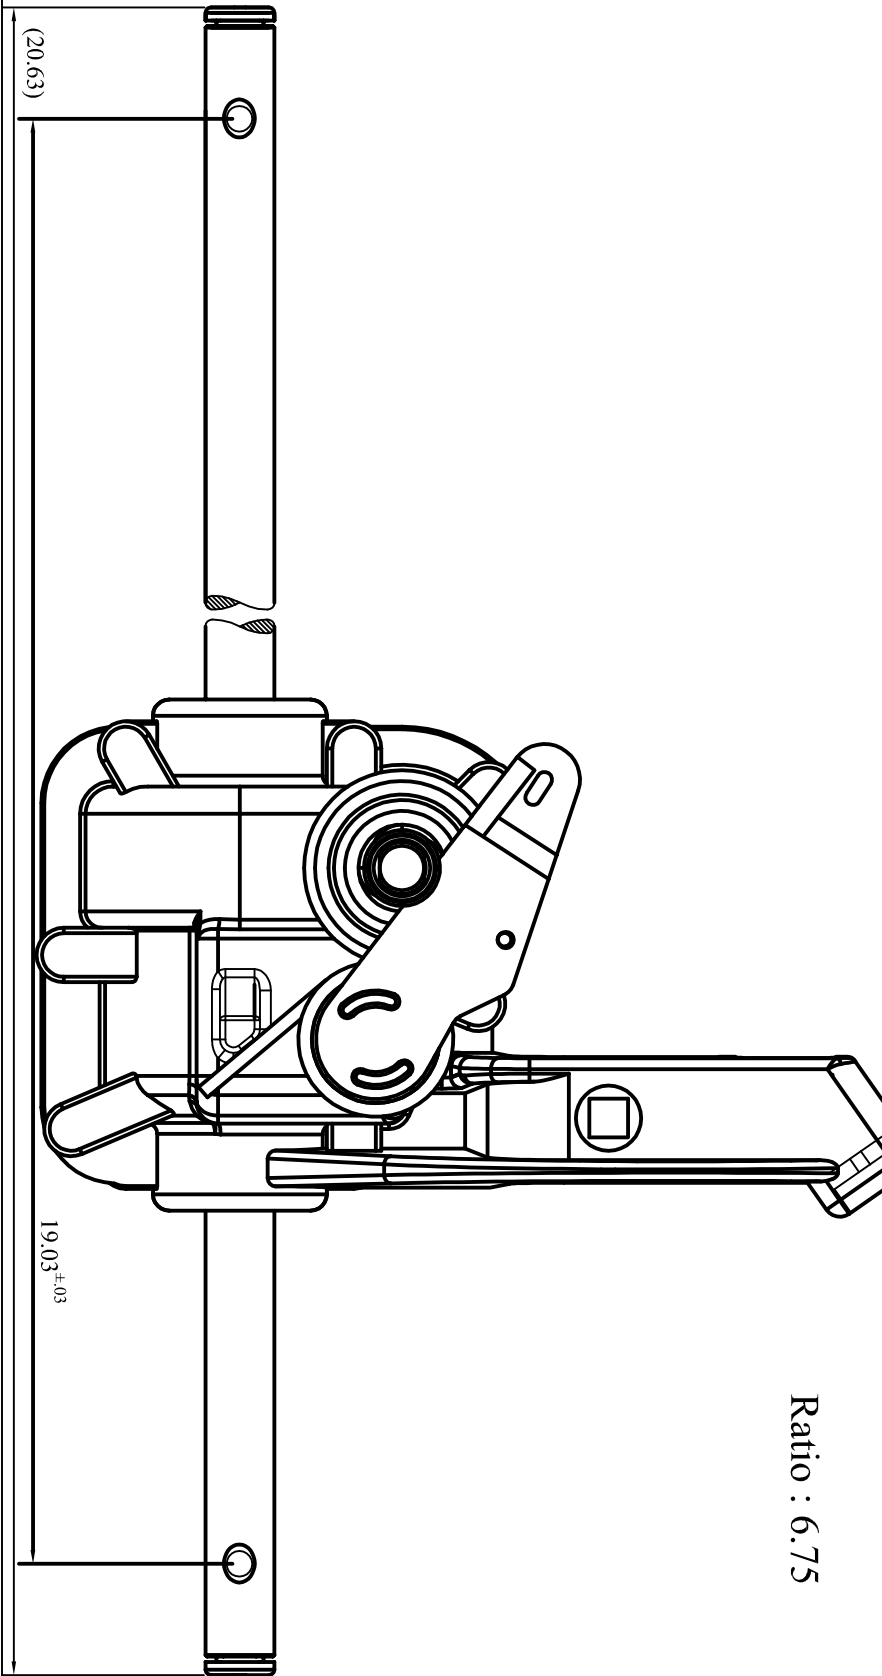

Ratio : 6.75

Title : 194936		Date: 25/05/2004		Paper size:		Scale: 1/1		Gen.Tol.: ±0.027		Ang.Tol.: ±30°	
Part N°: GT194936		Drawn by: Patrice		Mat.:		Treat.:		Observations:			
16/01/2018		D		Description of Revision		By		FB		Drawing for Service Checked by : Approved by :	
Date		Rev		Description of Revision		By		FB		This document is our property. It can't be used, duplicated or given to third parties without our written authorization.	