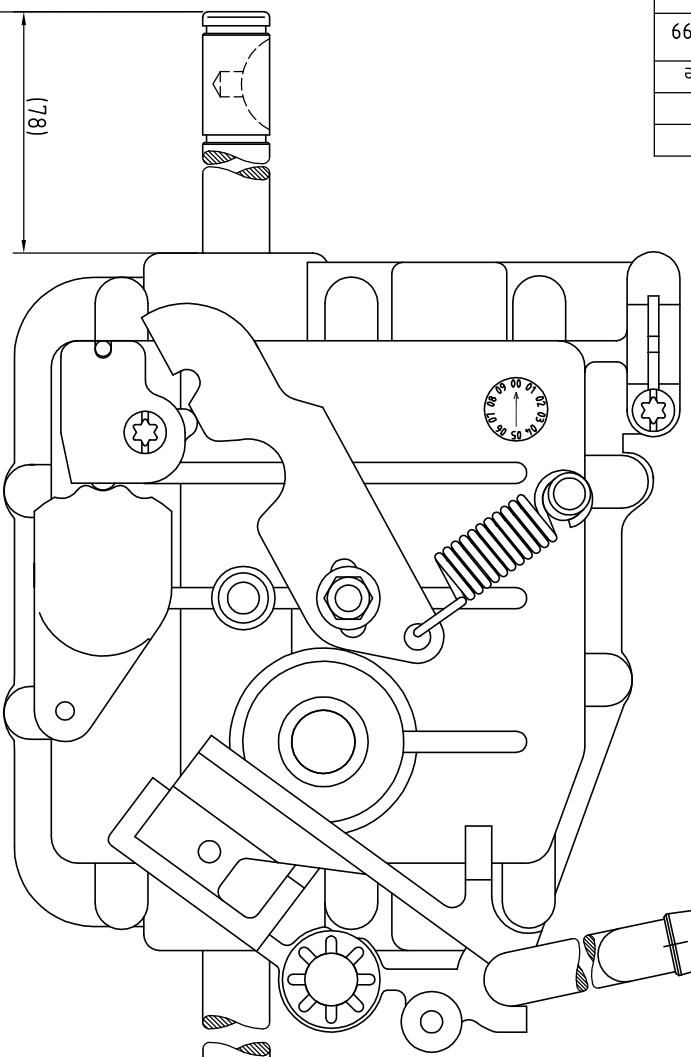

18/02/2014		Drawing for service part		Date	
A		Modification		Indice	
Designation: BV3 2000		Code: GT81048		Saison: 98-99	
HONDA US 20001-VG4-H022-M1		Date: 21-05-99		Dess. part: R.G.	
GT General Transmissions®		Vérif. part:		Tol. gén: ±0,7	
		Ech: ×/×			

R1