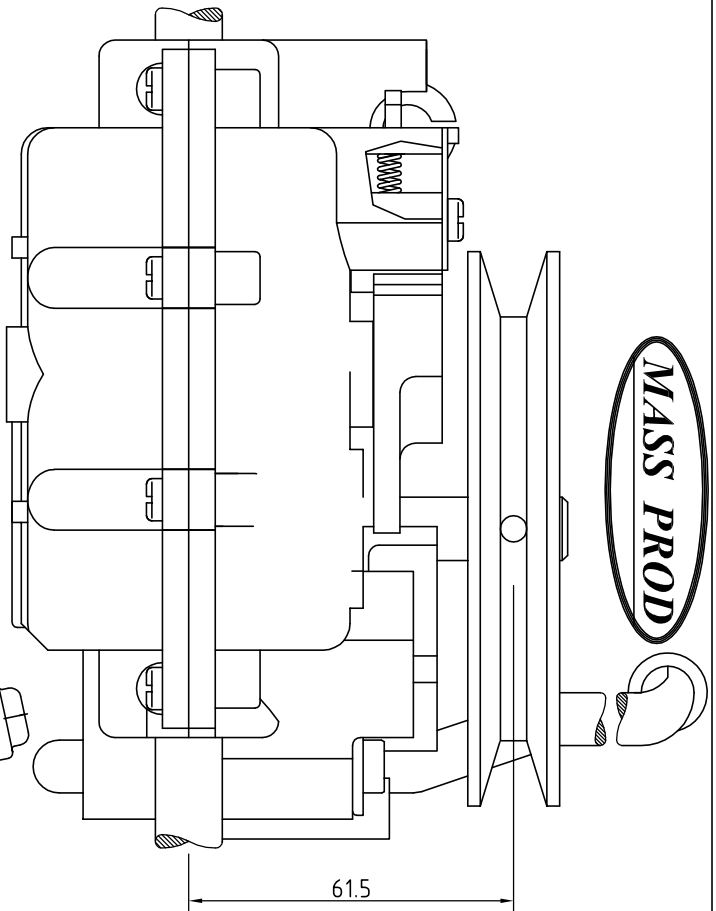

18/02/2014		Drawing for service part		Date	
A		Modification		Indice	
Designation: BV3 2000		Code: GT81048		Saison: 98-99	
HONDA US 20001-VG4-H022-M1		Date: 21-05-99		Dess. part: R.G.	
GT General Transmissions®		Vérif. part:		Tol. gén: ±0,7	
		Ech: ×/×			

R1