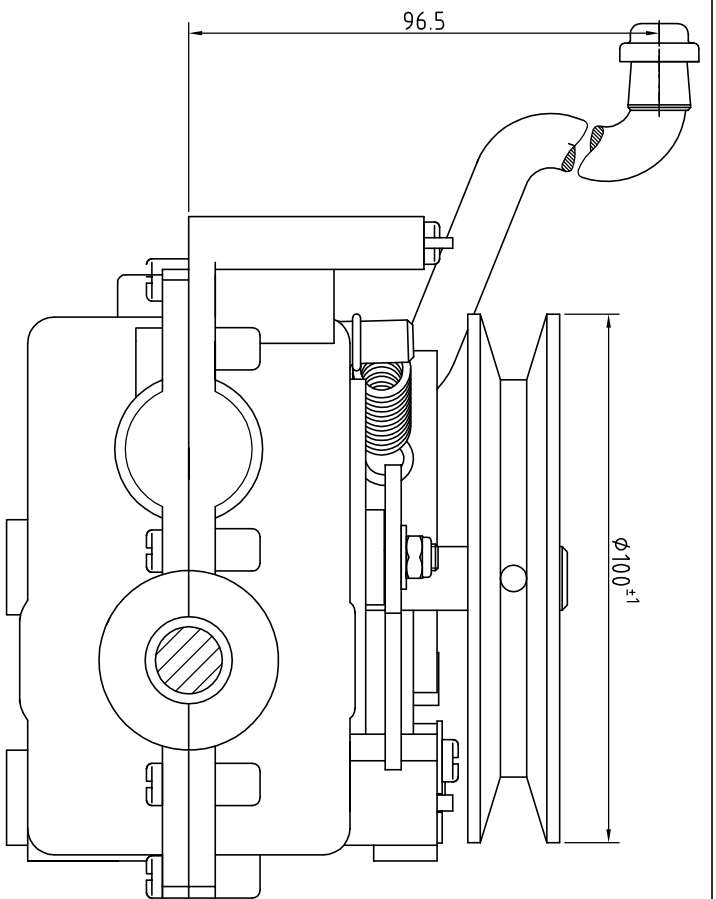

18/02/2014		Drawing for service part		Date	
A		Modification		Indice	
Designation: BV3 2000		Code: GT81048		Saison: 98-99	
HONDA US 20001-VG4-H022-M1		Date: 21-05-99		Dess. part: R.G.	
GT General Transmissions®		Vérif. part:		Tol. gén: ±0,7	
		Ech: ×/×			

R1