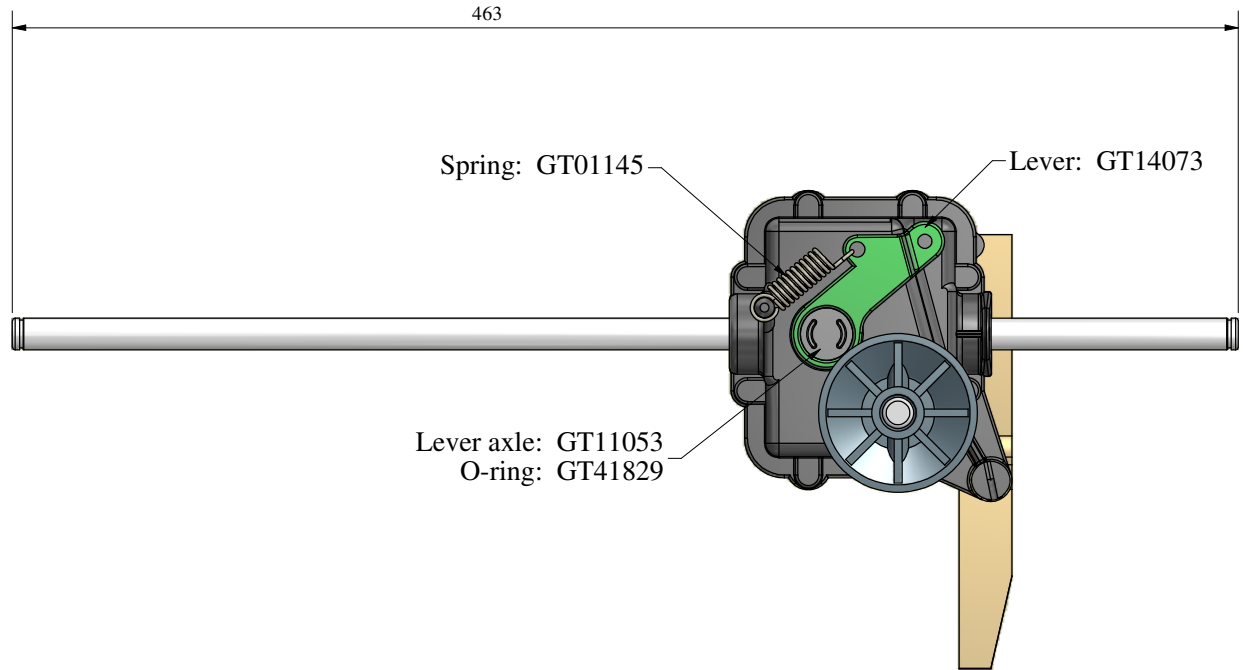

MASS PROD.

12/03/2013	E	SAV Drawing creation				FB	
Date	Rev	Description of Revision				By	
Weight:		Mat.:		Treat.:		Observations:	
Drawn by:		Date:		Paper size:		Scale:	
				Gen.Tol.:		Ang.Tol.:	
Title : Réducteur 4002 HONDA 20001-VK8-7532-M1 Part N°: GT84262							
GENERAL TRANSMISSIONS® www.generaltransmissions.com BP 317 - ZI Bois Joly n°4 - 2345 Hudson Blvd Brownsville, Ave.Uniones 90 - Zona Industrial - 85503 Les Herbiers FRANCE TX 78526, USA Matamoros,Tam.C.P.87325 Mexico. Tél : (33) 02 51 66 96 30 Tel: (1) 956 541 3443 Tel: (52) 868 810 3790 Fax : (33) 02 51 66 84 63 Fax: (1) 956 541 9941 Fax: (52) 868 810 2723				This document is our property It can't be used, duplicated or given to third parties without our written authorization		Checked by : Approved by:	