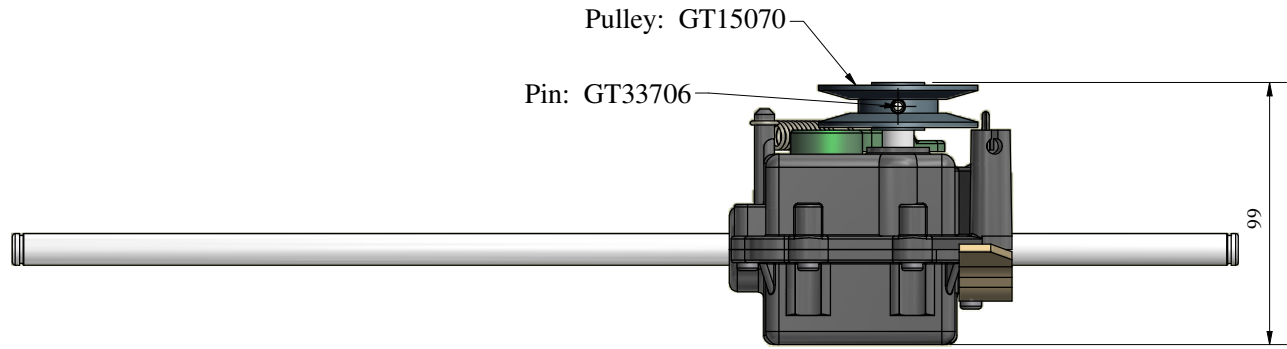

MASS PROD.

12/03/2013	E	SAV Drawing creation				FB	
Date	Rev	Description of Revision				By	
Weight:		Mat.:		Treat.:		Observations:	
Drawn by:		Date:		Paper size:		Scale:	
				Gen.Tol.:		Ang.Tol.:	
Title : Réducteur 4002 HONDA 20001-VK8-7532-M1 Part N°: GT84262							
GENERAL TRANSMISSIONS® www.generaltransmissions.com BP 317 - ZI Bois Joly n°4 - 2345 Hudson Blvd Brownsville, Ave.Uniones 90 - Zona Industrial - 85503 Les Herbiers FRANCE TX 78526, USA Matamoros,Tam.C.P.87325 Mexico. Tél : (33) 02 51 66 96 30 Tel: (1) 956 541 3443 Tel: (52) 868 810 3790 Fax : (33) 02 51 66 84 63 Fax: (1) 956 541 9941 Fax: (52) 868 810 2723				This document is our property It can't be used, duplicated or given to third parties without our written authorization		Checked by : Approved by:	