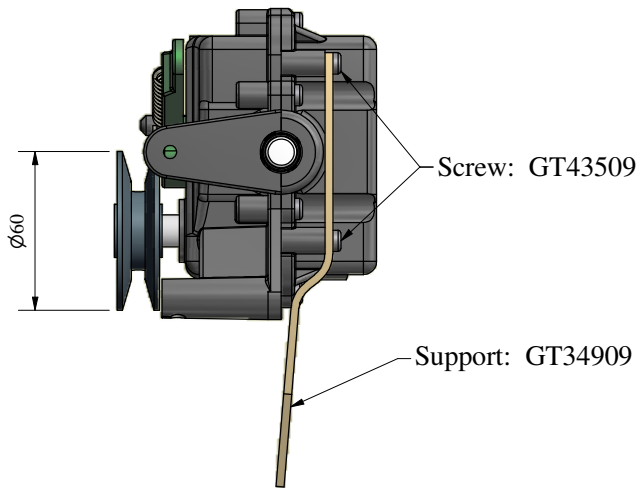

MASS PROD.

12/03/2013	E	SAV Drawing creation				FB	
Date	Rev	Description of Revision				By	
Weight:		Mat.:		Treat.:		Observations:	
Drawn by:		Date:		Paper size:		Scale:	
				Gen.Tol.:		Ang.Tol.:	
Title : Réducteur 4002 HONDA 20001-VK8-7532-M1 Part N°: GT84262							
GENERAL TRANSMISSIONS® www.generaltransmissions.com BP 317 - ZI Bois Joly n°4 - 2345 Hudson Blvd Brownsville, Ave.Uniones 90 - Zona Industrial - 85503 Les Herbiers FRANCE TX 78526, USA Matamoros,Tam.C.P.87325 Mexico. Tél : (33) 02 51 66 96 30 Tel: (1) 956 541 3443 Tel: (52) 868 810 3790 Fax : (33) 02 51 66 84 63 Fax: (1) 956 541 9941 Fax: (52) 868 810 2723				This document is our property It can't be used, duplicated or given to third parties without our written authorization		Checked by : Approved by:	