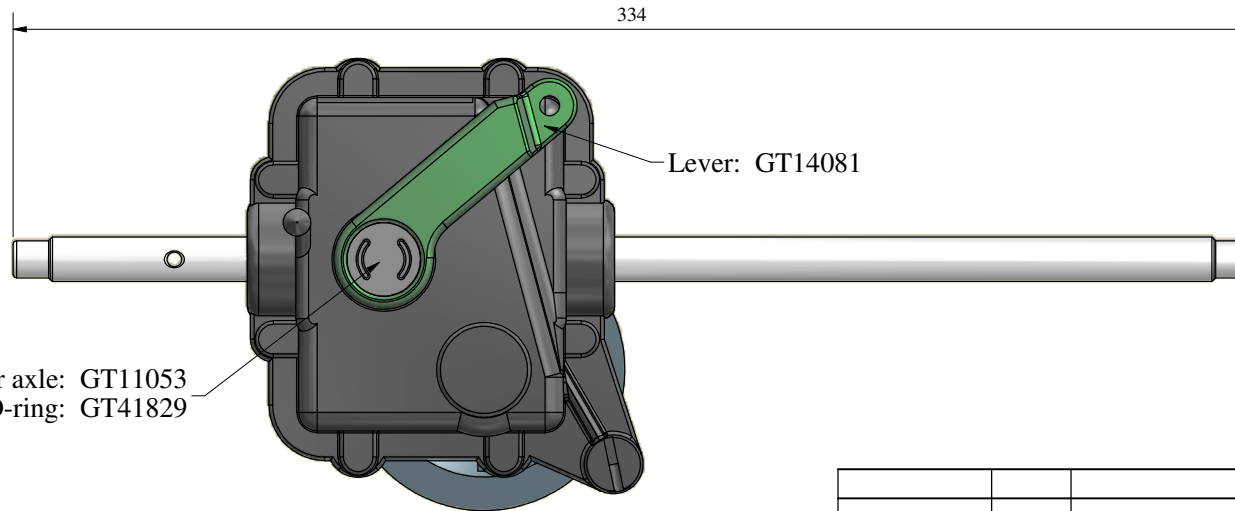

MASS PROD.

13/03/2013		A	SAV Drawing creation		FB
Date	Rev	Description of Revision			By
Weight:		Mat.:	Treat.:	Observations:	
Drawn by:		Date:	Paper size:	Scale:	Ang.Tol.:
Title : Réducteur 4002 PUBERT 0306040012 A Part N°: GT84310					
GENERAL TRANSMISSIONS® www.generaltransmissions.com			This document is our property It can't be used, duplicated or given to third parties without our written authorization		Checked by : Approved by:
BP 317 - ZI Bois Joly n°4 - 85503 Les Herbiers FRANCE Tél : (33) 02 51 66 96 30 Fax : (33) 02 51 66 84 63		2345 Hudson Blvd Brownsville, TX 78526, USA Tel: (1) 956 541 3443 Fax: (1) 956 541 9941		Ave.Uniones 90 - Zona Industrial - Matamoros.Tam.C.P.87325 Mexico. Tel: (52) 868 810 3790 Fax: (52) 868 810 2723	