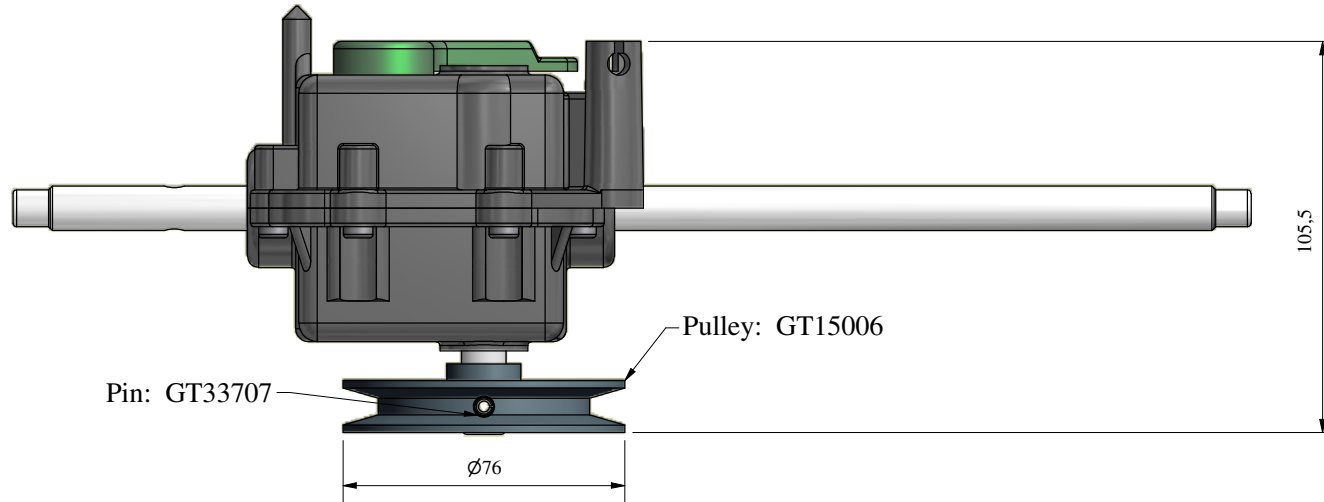

MASS PROD.

13/03/2013		A	SAV Drawing creation		FB
Date	Rev	Description of Revision			By
Weight:		Mat.:	Treat.:	Observations:	
Drawn by:		Date:	Paper size:	Scale:	Ang.Tol.:
Title : Réducteur 4002 PUBERT 0306040012 A Part N°: GT84310					
GENERAL TRANSMISSIONS® www.generaltransmissions.com			This document is our property It can't be used, duplicated or given to third parties without our written authorization		Checked by : Approved by:
BP 317 - ZI Bois Joly n°4 - 85503 Les Herbiers FRANCE Tél : (33) 02 51 66 96 30 Fax : (33) 02 51 66 84 63		2345 Hudson Blvd Brownsville, TX 78526, USA Tel: (1) 956 541 3443 Fax: (1) 956 541 9941		Ave.Uniones 90 - Zona Industrial - Matamoros.Tam.C.P.87325 Mexico. Tel: (52) 868 810 3790 Fax: (52) 868 810 2723	