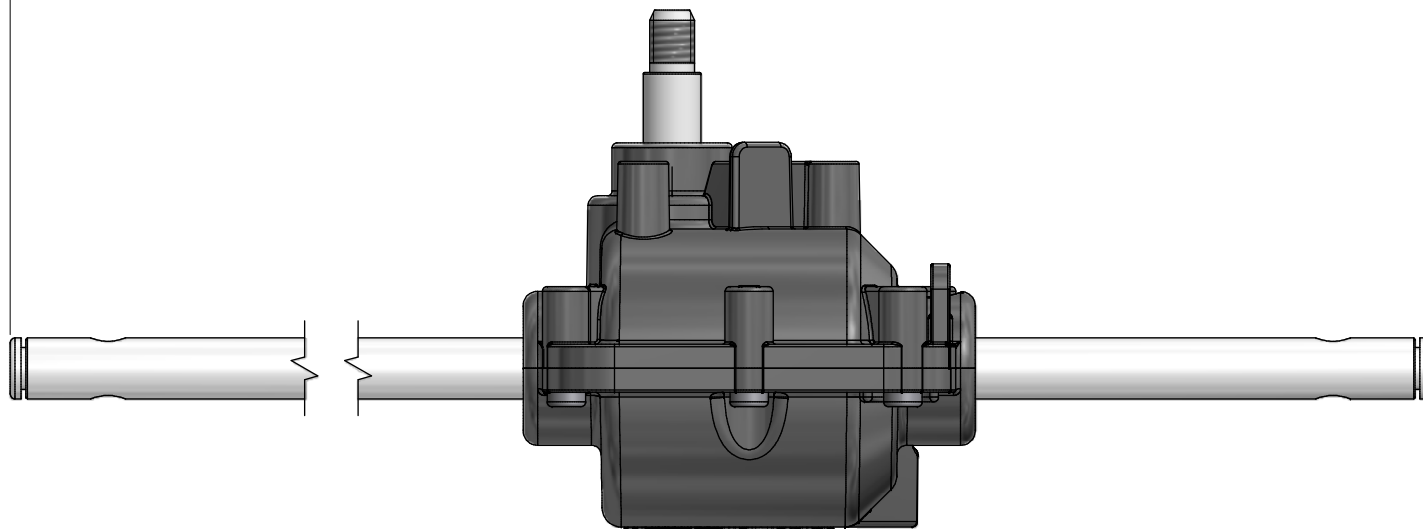

20,61 (523,5mm)

MASS PROD.

19,01 (482,8mm)

26/09/2013	F	Drawing for service part				FB	
Date	Rev	Description of Revision				By	
Weight:		Mat.:		Treat.:		Observations:	
Drawn by:		Date:		Paper size:		Scale:	
				Gen.Tol.:		Ang.Tol.:	
Title : Transmission FGD 22 Auto 404834 Part N°: GT84312							
GENERAL TRANSMISSIONS® BP 317 - ZI Bois Joly n°4 - 85503 Les Herbiers FRANCE Tel : (33) 02 51 66 96 30 Fax : (33) 02 51 66 84 63				www.generaltransmissions.com 2345 Hudson Blvd Brownsville, TX 78526, USA Tel: (1) 956 541 3443 Fax: (1) 956 541 9941		Ave.Uniones 90 - Zona Industrial - Matamoros.Tam.C.P.87325 Mexico. Tel: (52) 868 810 3970 Fax: (52) 868 810 2723	
This document is our property It can't be used, duplicated or given to third parties without our written authorization						Checked by : Approved by:	