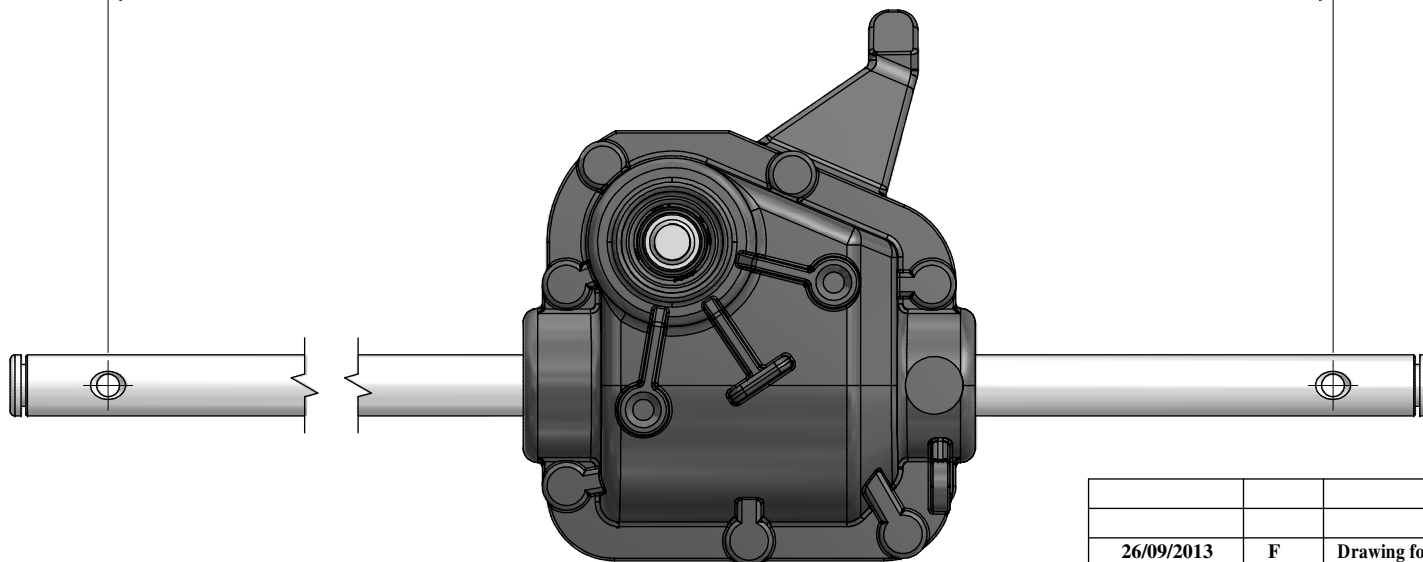

20,61 (523,5mm)

MASS PROD.

19,01 (482,8mm)

26/09/2013	F	Drawing for service part				FB	
Date	Rev	Description of Revision				By	
Weight:		Mat.:		Treat.:		Observations:	
Drawn by:		Date:		Paper size:		Scale:	
				Gen.Tol.:		Ang.Tol.:	
Title : Transmission FGD 22 Auto 404834 Part N°: GT84312							
GENERAL TRANSMISSIONS® BP 317 - ZI Bois Joly n°4 - 85503 Les Herbiers FRANCE Tel : (33) 02 51 66 96 30 Fax : (33) 02 51 66 84 63				www.generaltransmissions.com 2345 Hudson Blvd Brownsville, TX 78526, USA Tel: (1) 956 541 3443 Fax: (1) 956 541 9941		Ave.Uniones 90 - Zona Industrial - Matamoros.Tam.C.P.87325 Mexico. Tel: (52) 868 810 3970 Fax: (52) 868 810 2723	
This document is our property It can't be used, duplicated or given to third parties without our written authorization						Checked by : Approved by:	