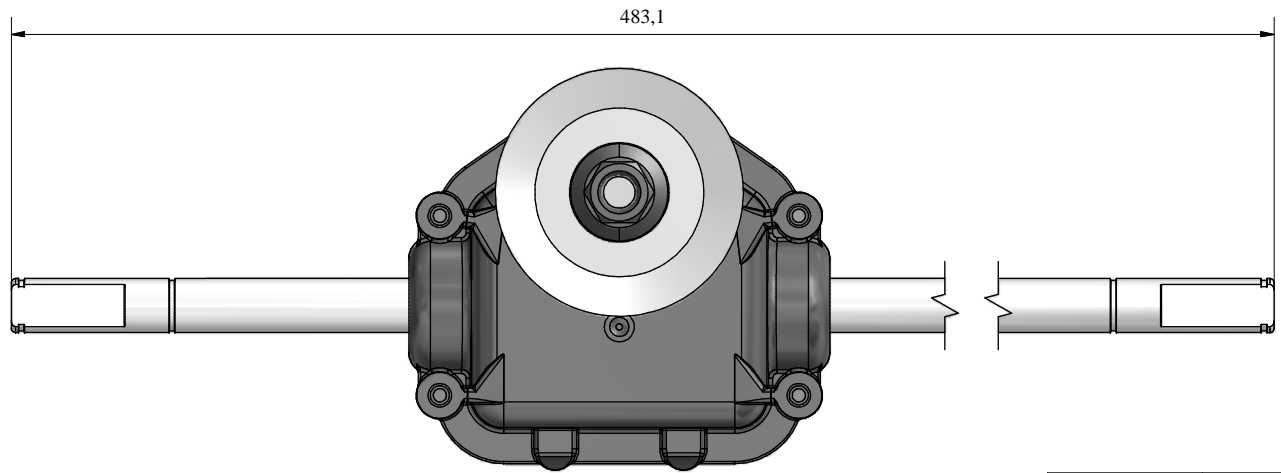

MASS PROD.

07/03/2013	B	SAV Drawing creation			FB
Date	Rev	Description of Revision			By
Weight:	Mat.:	Treat.:	Observations:		
Drawn by:	Date:	Paper size:	Scale:	Gen.Tol.:	Ang.Tol.:
Title : Transmission Auto Double Briggs & Stratton Corp. 880604 Rev. C Part N°: GT84382					
GENERAL TRANSMISSIONS www.generaltransmissions.com BP 317 - ZI Bois Joly n°4 - 3345 Hudson Blvd Brownsville, TX 78526. USA 85503 Les Herbiers FRANCE Tel : (33) 02 51 66 96 30 Fax : (33) 02 51 66 84 63			Ave.Uniones 90 - Zona Industrial - Matamoros.Tam.C.P.87325 Mexico. Tel: (52) 868 810 3970 Fax: (52) 868 810 2723		This document is our property It can't be used, duplicated or given to third parties without our written authorization
Checked by :			Approved by:		