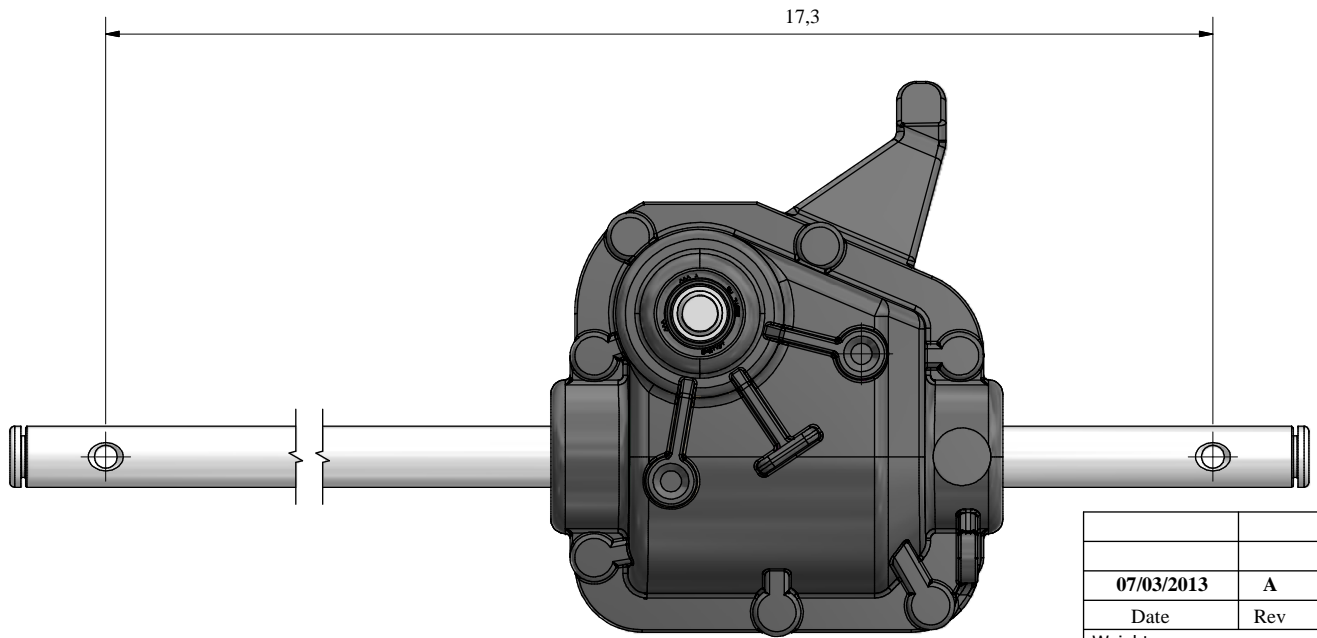

MASS PROD.

07/03/2013	A	SAV Drawing creation				FB			
Date	Rev	Description of Revision				By			
Weight:		Mat.:		Treat.:		Observations:			
Drawn by:		Date:		Paper size:		Scale:			
				Gen.Tol.:		Ang.Tol.:			
Title : REDUCTEUR AUTO S EHP - 420397									
Part N°: GT84420									
GENERAL TRANSMISSIONS ® www.generaltransmissions.com BP 317 - ZI Bois Joly n°4 - 2345 Hudson Blvd Brownsville, TX 78526. USA 85503 Les Herbiers FRANCE Tel : (33) 02 51 66 96 30 Fax : (33) 02 51 66 84 63						Ave.Uniones 90 - Zona Industrial - Matamoros.Tam.C.P.87325 Mexico. Tel: (52) 868 810 3970 Fax: (52) 868 810 2723		This document is our property It can't be used, duplicated or given to third parties without our written authorization	
		Checked by :		Approved by:					