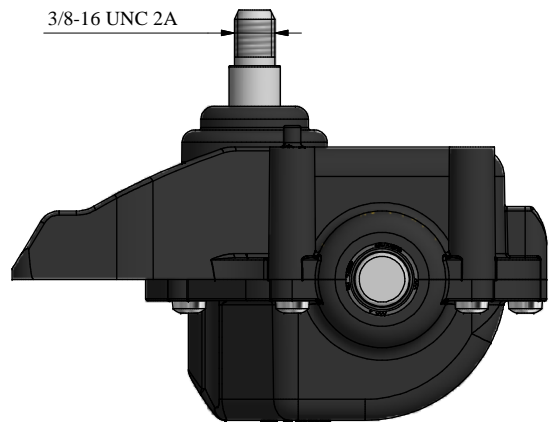

Ratio: 7/1

3/8-16 UNC 2A

(17,87)

11/01/2018		C	Drawing for Service			FB
Date	Rev	Description of Revision				By
Weight:		Mat.:	Treat.:	Observations:		
Drawn by: rrousselot		Date: 14/01/2008	Paper size: A3	Scale: X/X	Gen.Tol.: ±0.027	Ang.Tol.: ±30'
<b>Title : Transmission Auto RGD 4PT 419214</b> <b>Part N°: GT84424</b>						
<b>GENERAL TRANSMISSIONS®</b> www.generaltransmissions.com BP 317 - ZI Bois Joly n°4 - 85503 Les Herbiers FRANCE Tel : (33) 02 51 66 96 30 Fax : (33) 02 51 66 84 63				2345 Hudson Blvd Brownsville, TX 78526, USA Tel: (1) 956 541 3443 Fax: (1) 956 541 9941		Ave.Uniones 90 - Zona Industrial - Matamoros.Tam.C.P.87325 Mexico. Tel: (52) 868 810 3790 Fax: (52) 868 810 2723
This document is our property It can't be used, duplicated or given to third parties without our written authorization				Checked by :	Approved by:	