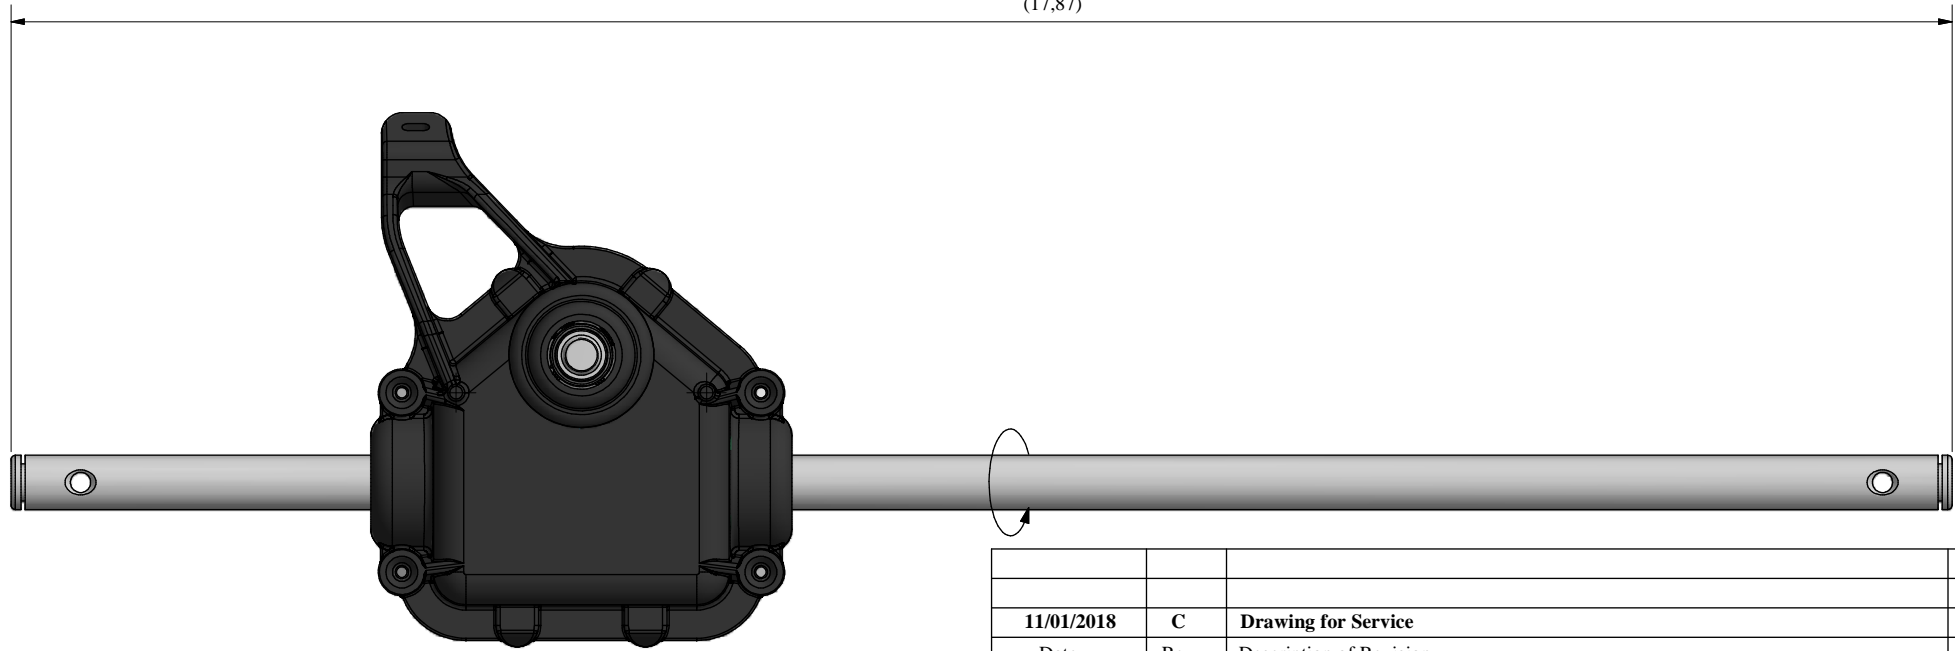

Ratio: 7/1

3/8-16 UNC 2A

(17,87)

11/01/2018		C	Drawing for Service			FB
Date	Rev	Description of Revision				By
Weight:		Mat.:	Treat.:	Observations:		
Drawn by: rrousselot		Date: 14/01/2008	Paper size: A3	Scale: X/X	Gen.Tol.: ±0.027	Ang.Tol.: ±30'
<b>Title : Transmission Auto RGD 4PT 419214</b> <b>Part N°: GT84424</b>						
<b>GENERAL TRANSMISSIONS®</b> www.generaltransmissions.com BP 317 - ZI Bois Joly n°4 - 85503 Les Herbiers FRANCE Tel : (33) 02 51 66 96 30 Fax : (33) 02 51 66 84 63				2345 Hudson Blvd Brownsville, TX 78526, USA Tel: (1) 956 541 3443 Fax: (1) 956 541 9941		Ave.Uniones 90 - Zona Industrial - Matamoros.Tam.C.P.87325 Mexico. Tel: (52) 868 810 3790 Fax: (52) 868 810 2723
This document is our property It can't be used, duplicated or given to third parties without our written authorization				Checked by :	Approved by:	