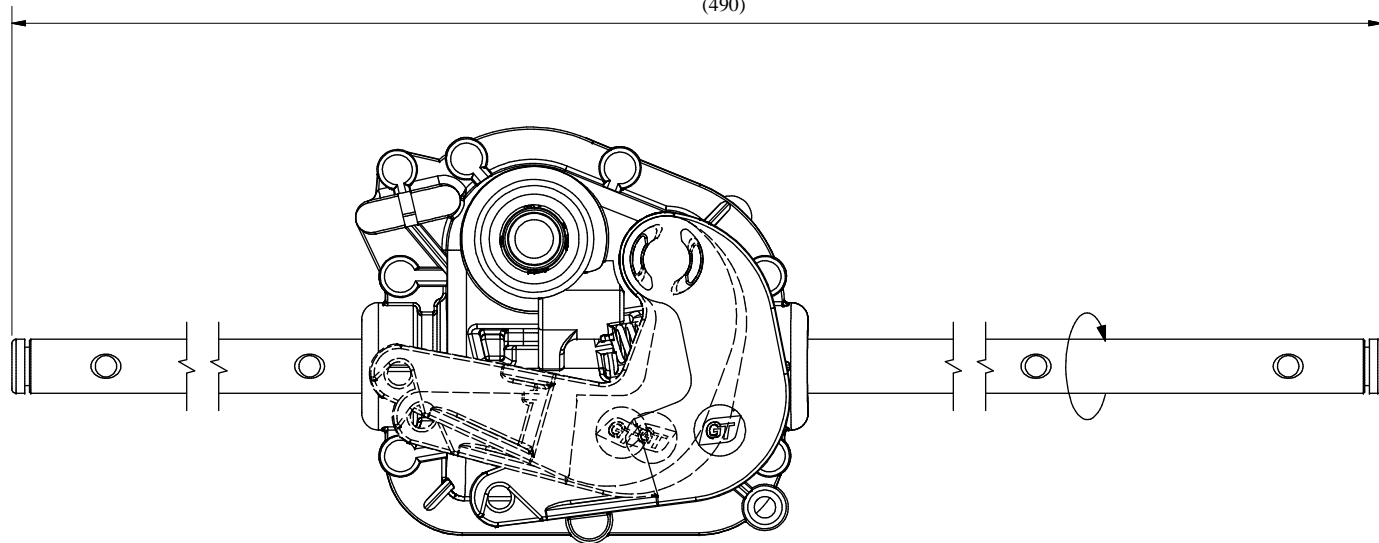

Ratio: 9/1

(490)

12/01/2018	A	Drawing for Service					FB
Date	Rev	Description of Revision					By
Weight:		Mat.:	Treat.:		Observations:		
Drawn by: cjousse		Date: 12/09/2011	Paper size: A3	Scale: x/x	Gen.Tol.: ±0.7	Ang.Tol.: ±2°	
Title : Réducteur Synchro WORLD							
Part N°: GT84560							
GENERAL TRANSMISSIONS®		www.generaltransmissions.com		This document is our property It can't be used, duplicated or given to third parties without our written authorization		Checked by :	Approved by:
BP 317 - ZI Bois Joly n°4 - 85503 Les Herbiers FRANCE		2345 Hudson Blvd Brownsville, TX 78526. USA		Ave.Uniones 90 - Zona Industrial - Matamoros.Tam.C.P.87325 Mexico.			
Tel : (33) 02 51 66 96 30		Tel: (1) 956 541 3443		Tel: (52) 868 810 3790			
Fax : (33) 02 51 66 84 63		Fax: (1) 956 541 9941		Fax: (52) 868 810 2723			