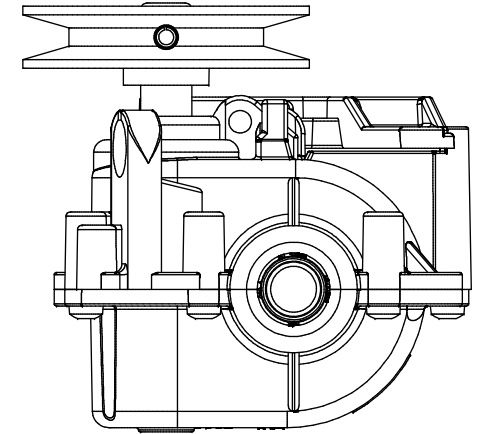

Ratio: 9/1

(490)

12/01/2018	A	Drawing for Service					FB
Date	Rev	Description of Revision					By
Weight:		Mat.:	Treat.:		Observations:		
Drawn by: cjousse		Date: 12/09/2011	Paper size: A3	Scale: x/x	Gen.Tol.: ±0.7	Ang.Tol.: ±2°	
Title : Réducteur Synchro WORLD							
Part N°: GT84560							
GENERAL TRANSMISSIONS®		www.generaltransmissions.com		This document is our property It can't be used, duplicated or given to third parties without our written authorization		Checked by :	Approved by:
BP 317 - ZI Bois Joly n°4 - 85503 Les Herbiers FRANCE		2345 Hudson Blvd Brownsville, TX 78526. USA		Ave.Uniones 90 - Zona Industrial - Matamoros.Tam.C.P.87325 Mexico.			
Tel : (33) 02 51 66 96 30		Tel: (1) 956 541 3443		Tel: (52) 868 810 3790			
Fax : (33) 02 51 66 84 63		Fax: (1) 956 541 9941		Fax: (52) 868 810 2723			