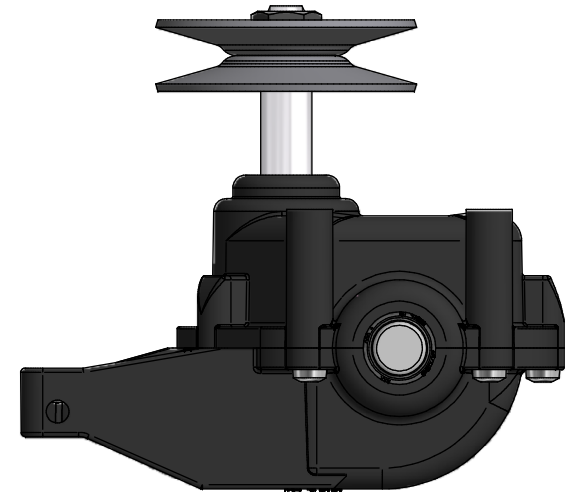

**RATIO : 7**

(19,55)

15/01/2018		B	Drawing for Service		FB
Date	REV	Description of Revision			By
Weight:		Mat.:	Treat.:	Observations:	
Drawn by: <b>cjousse</b>		Date: <b>15/01/2018</b>	Paper size: <b>A3</b>	Scale: <b>X/X</b>	Gen.Tol.: <b>±0.027</b> Ang.Tol.: <b>±30'</b>
<b>Title : Transmission Auto Double B&amp;S 7105336</b> <b>Part N°: GT84661</b>					
<b>GENERAL TRANSMISSIONS</b> , <a href="http://www.generaltransmissions.com">www.generaltransmissions.com</a> BP 317 - ZI Bois Joly n°4 - 85503 Les Herbiers FRANCE Tel : (33) 02 51 66 96 30 Fax : (33) 02 51 66 84 63			3545 Hudson Blvd Brownsville, TX 78526, USA Tel: (1) 956 541 3443 Fax: (1) 956 541 9941		Ave.Uniones 90 - Zona Industrial - Matamoros.Tam.C.P.87325 Mexico. Tel: (52) 868 810 3970 Fax: (52) 868 810 2723
This document is our property It can't be used, duplicated or given to third parties without our written authorization			Checked by :	Approved by:	