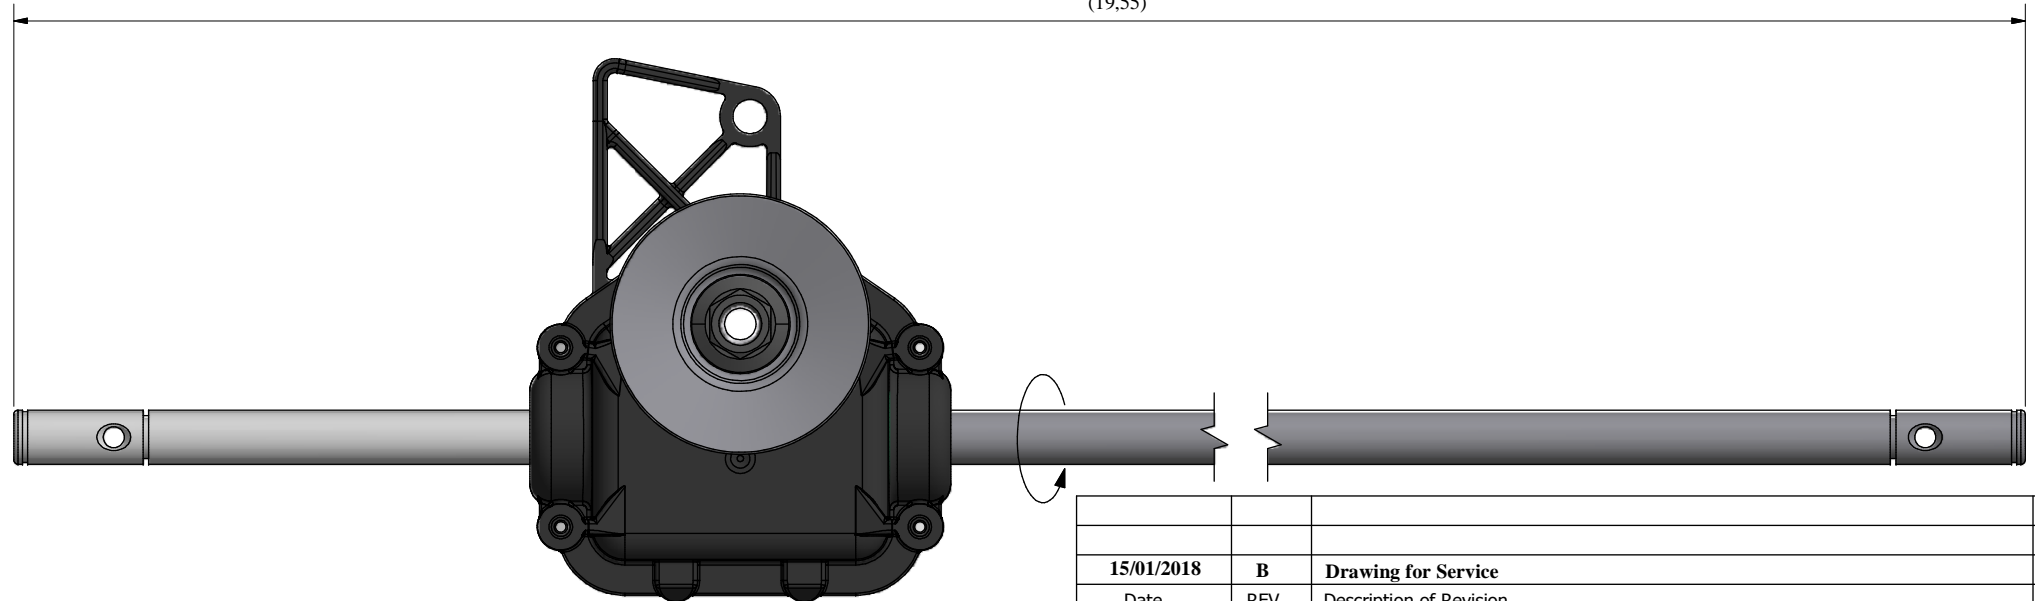

**RATIO : 7**

(19,55)

15/01/2018		B	Drawing for Service		FB
Date	REV	Description of Revision			By
Weight:		Mat.:	Treat.:	Observations:	
Drawn by: <b>cjousse</b>		Date: <b>15/01/2018</b>	Paper size: <b>A3</b>	Scale: <b>X/X</b>	Gen.Tol.: <b>±0.027</b> Ang.Tol.: <b>±30'</b>
<b>Title : Transmission Auto Double B&amp;S 7105336</b> <b>Part N°: GT84661</b>					
<b>GENERAL TRANSMISSIONS</b> , <a href="http://www.generaltransmissions.com">www.generaltransmissions.com</a> BP 317 - ZI Bois Joly n°4 - 85503 Les Herbiers FRANCE Tel : (33) 02 51 66 96 30 Fax : (33) 02 51 66 84 63			3545 Hudson Blvd Brownsville, TX 78526, USA Tel: (1) 956 541 3443 Fax: (1) 956 541 9941		Ave.Uniones 90 - Zona Industrial - Matamoros.Tam.C.P.87325 Mexico. Tel: (52) 868 810 3970 Fax: (52) 868 810 2723
This document is our property It can't be used, duplicated or given to third parties without our written authorization			Checked by :	Approved by:	