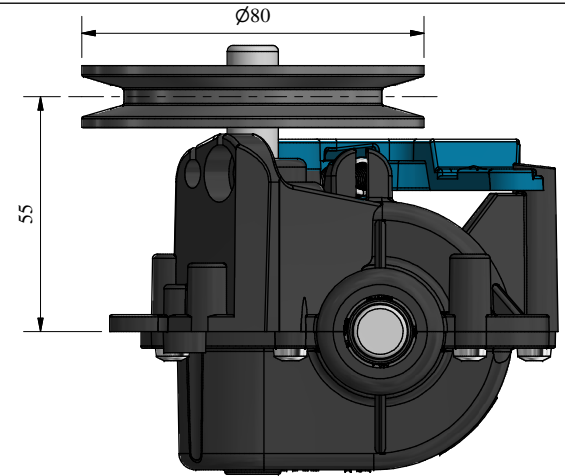

Ratio: 9/1

55

Ø80

460<sup>+0,5</sup><sub>-0</sub>

15/01/2018	A	Drawing for Service					FB
Date	Rev	Description of Revision					By
Weight:		Mat.:	Treat.:		Observations:		
Drawn by: rrousselot		Date: 15/03/2013	Paper size: A3	Scale: x/x	Gen.Tol.: ±0.7	Ang.Tol.: ±2°	
Title : MD 310 LEO Part N°: GT84794							
<b>GENERAL TRANSMISSIONS®</b> www.generaltransmissions.com BP 317 - ZI Bois Joly n°4 - 85503 Les Herbiers FRANCE Tel : (33) 02 51 66 96 30 Fax : (33) 02 51 66 84 63				2345 Hudson Blvd Brownsville, TX 78526, USA Tel: (1) 956 541 3443 Fax: (1) 956 541 9941		Ave.Uniones 90 - Zona Industrial - Matamoros.Tam.C.P.87325 Mexico. Tel: (52) 868 810 3790 Fax: (52) 868 810 2723	
This document is our property It can't be used, duplicated or given to third parties without our written authorization						Checked by :	Approved by: