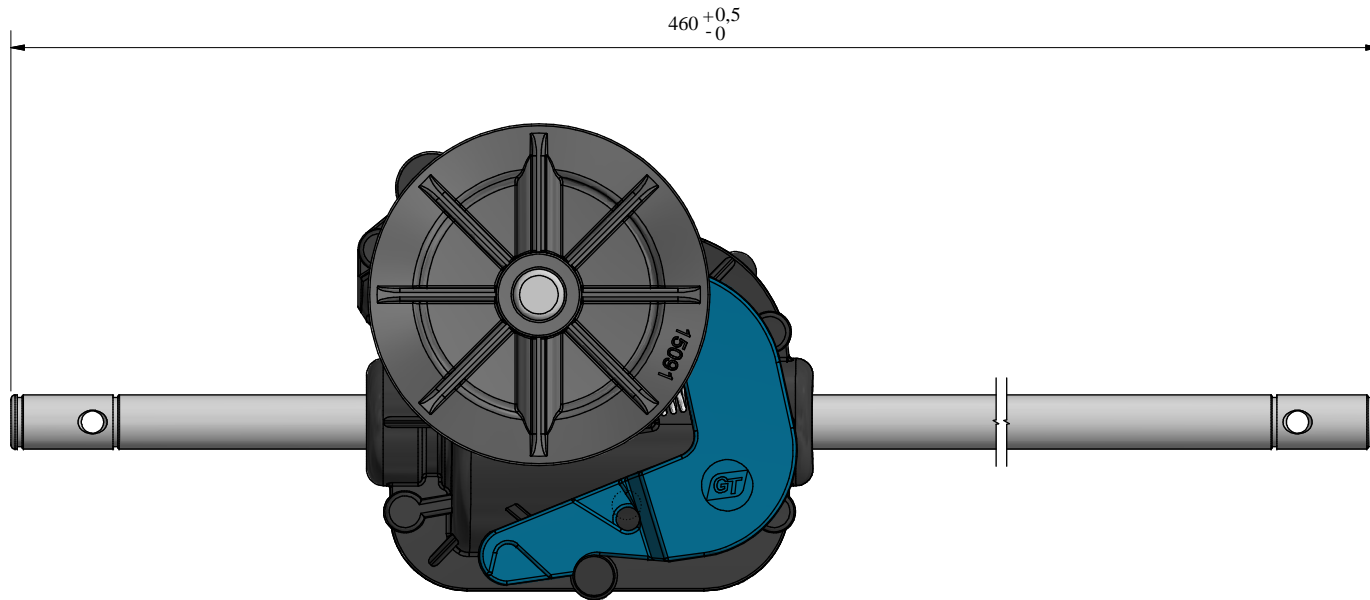

Ratio: 9/1

55

Ø80

460<sup>+0,5</sup><sub>-0</sub>

15/01/2018	A	Drawing for Service					FB
Date	Rev	Description of Revision					By
Weight:		Mat.:	Treat.:		Observations:		
Drawn by: rrousselot		Date: 15/03/2013	Paper size: A3	Scale: x/x	Gen.Tol.: ±0.7	Ang.Tol.: ±2°	
Title : MD 310 LEO Part N°: GT84794							
<b>GENERAL TRANSMISSIONS®</b> www.generaltransmissions.com BP 317 - ZI Bois Joly n°4 - 85503 Les Herbiers FRANCE Tel : (33) 02 51 66 96 30 Fax : (33) 02 51 66 84 63				2345 Hudson Blvd Brownsville, TX 78526, USA Tel: (1) 956 541 3443 Fax: (1) 956 541 9941		Ave.Uniones 90 - Zona Industrial - Matamoros.Tam.C.P.87325 Mexico. Tel: (52) 868 810 3790 Fax: (52) 868 810 2723	
This document is our property It can't be used, duplicated or given to third parties without our written authorization						Checked by :	Approved by: