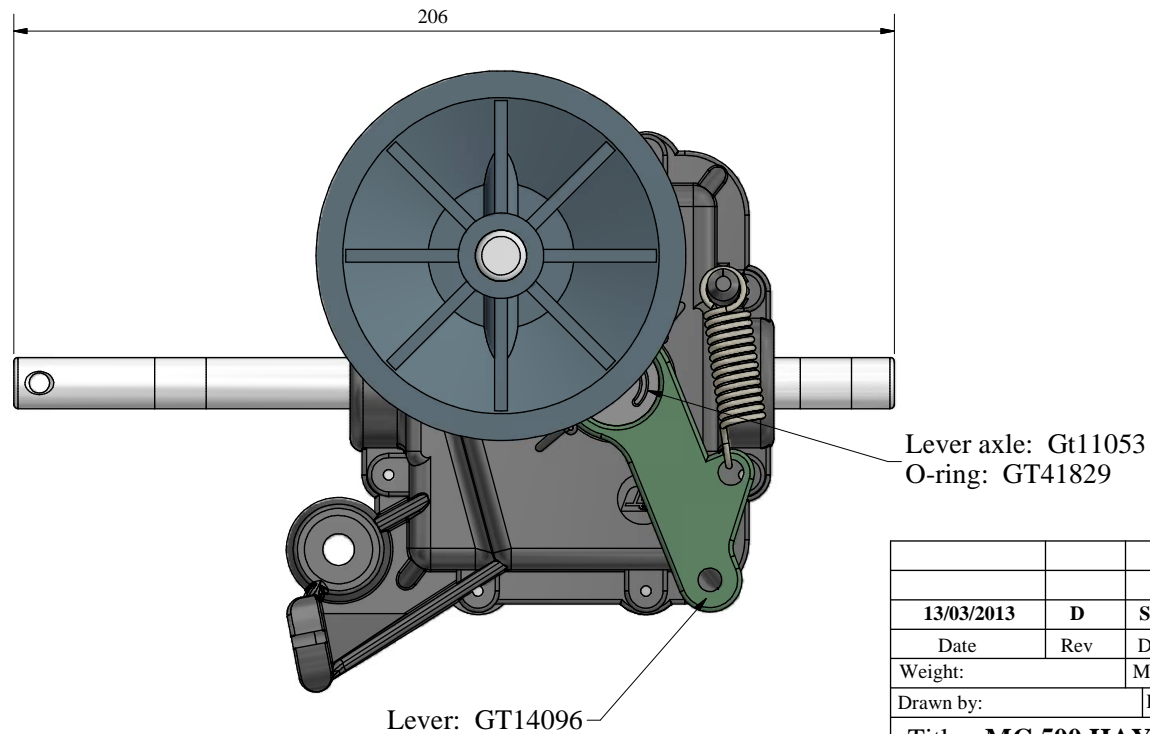

MASS PROD.

13/03/2013		D	SAV Drawing creation		FB
Date	Rev	Description of Revision			By
Weight:	Mat.:	Treat.:	Observations:		
Drawn by:	Date:	Paper size:	Scale:	Gen.Tol.:	Ang.Tol.:
Title : MC 500 HAYTER - 111-7934					
Part N°: GT84351					
GENERAL TRANSMISSIONS® www.generaltransmissions.com BP 317 - ZI Bois Joly n°4 - 85503 Les Herbiers FRANCE Tel : (33) 02 51 66 96 30 Fax : (33) 02 51 66 84 63			2345 Hudson Blvd Brownsville, TX 78526, USA Tel: (1) 956 541 3443 Fax: (1) 956 541 9941		Ave.Uniones 90 - Zona Industrial - Matamoros.Tam.C.P.87325 Mexico. Tel: (52) 868 810 3790 Fax: (52) 868 810 2723
This document is our property It can't be used, duplicated or given to third parties without our written authorization			Checked by :	Approved by:	