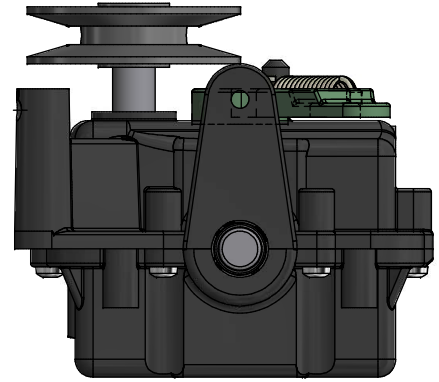

Ratio : 1/7

10/01/2018	A	Drawing for Service					FB
Date	Rev	Description of Revision					By
Weight: 1155 ±7 g		Mat.:	Treat.:		Observations:		
Drawn by: hblit		Date: 11/02/2016	Paper size: A3	Scale: x/x	Gen.Tol.: ±0.7	Ang.Tol.: ±2°	
Title : Réducteur MC 500 MTD - 618-07275 Part N°: GT85117 Réducteur 4002 EVO MTD							
GENERAL TRANSMISSIONS® www.generaltransmissions.com				This document is our property It can't be used, duplicated or given to third parties without our written authorization		Checked by :	Approved by:
BP 317 - ZI Bois Joly n°4 - 85503 Les Herbiers FRANCE Tél : (33) 02 51 66 96 30 Fax : (33) 02 51 66 84 63		2345 Hudson Blvd Brownsville, TX 78526. USA Tel: (1) 956 541 3443 Fax: (1) 956 541 9941		Ave.Uniones 90 - Zona Industrial - Matamoros.Tam.C.P.87325 Mexico. Tel: (52) 868 810 3790 Fax: (52) 868 810 2723			