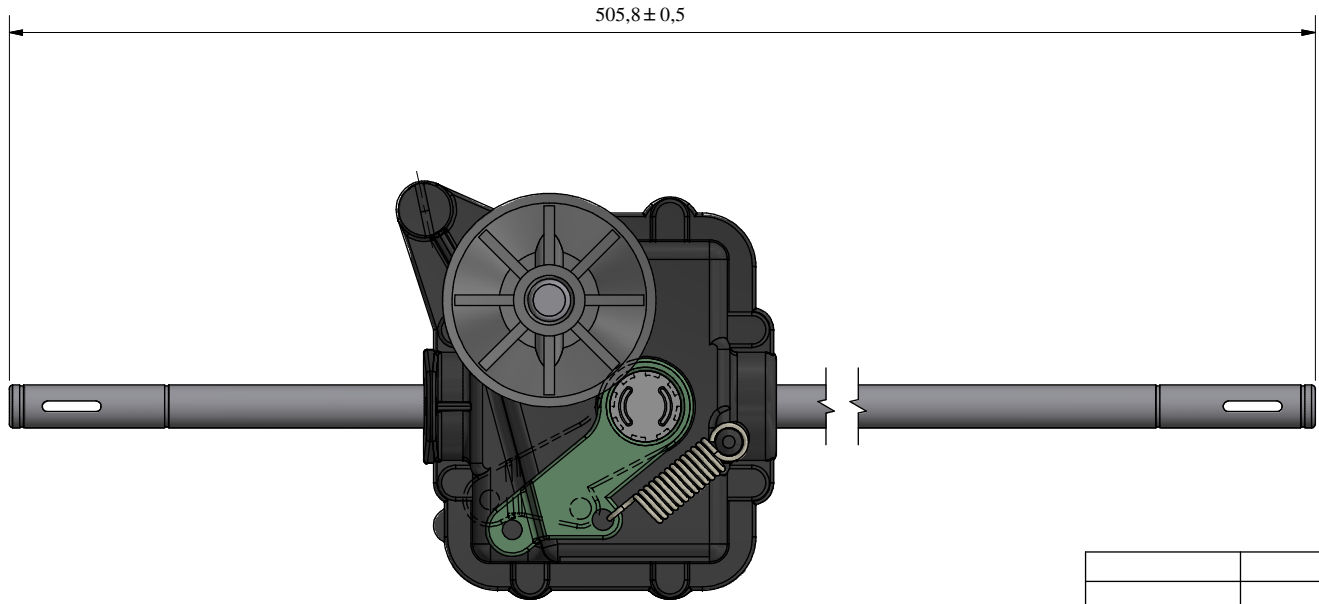

Ratio : 1/7

10/01/2018	A	Drawing for Service					FB
Date	Rev	Description of Revision					By
Weight: 1155 ±7 g		Mat.:	Treat.:		Observations:		
Drawn by: hblit		Date: 11/02/2016	Paper size: A3	Scale: x/x	Gen.Tol.: ±0.7	Ang.Tol.: ±2°	
Title : Réducteur MC 500 MTD - 618-07275 Part N°: GT85117 Réducteur 4002 EVO MTD							
GENERAL TRANSMISSIONS® www.generaltransmissions.com				This document is our property It can't be used, duplicated or given to third parties without our written authorization		Checked by :	Approved by:
BP 317 - ZI Bois Joly n°4 - 85503 Les Herbiers FRANCE Tél : (33) 02 51 66 96 30 Fax : (33) 02 51 66 84 63		2345 Hudson Blvd Brownsville, TX 78526. USA Tel: (1) 956 541 3443 Fax: (1) 956 541 9941		Ave.Uniones 90 - Zona Industrial - Matamoros.Tam.C.P.87325 Mexico. Tel: (52) 868 810 3790 Fax: (52) 868 810 2723			