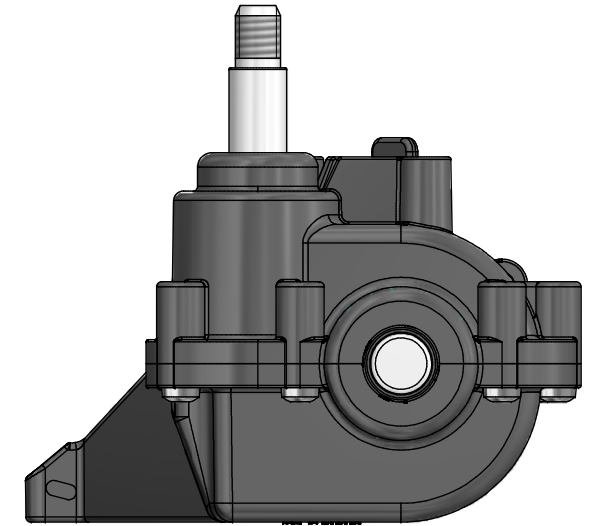

(18,88)

Ratio:7/1

17,31 ± 0,03

17/01/2018		A	Drawing for Service			FB
Date	Rev	Description of Revision				By
Weight:		Mat.:	Treat.:		Observations:	
Drawn by: hblit		Date: 21/06/2017	Paper size: A3	Scale: x/x	Gen.Tol.: ±0.027	Ang.Tol.: ±30'
Title : REDUCTEUR MA 300 HOP						
Part N°: GT85267						
GENERAL TRANSMISSIONS® BP 317 - ZI Bois Joly n°4 - 85503 Les Herbiers FRANCE Tel : (33) 02 51 66 96 30 Fax : (33) 02 51 66 84 63		2345 Hudson Blvd Brownsville, TX 78526, USA Tel: (1) 956 541 3443 Fax: (1) 956 541 9941		Ave.Uniones 90 - Zona Industrial - Matamoros.Tam.C.P.87325 Mexico. Tel: (52) 868 810 3790 Fax: (52) 868 810 2723		This document is our property It can't be used, duplicated or given to third parties without our written authorization
Checked by :		Approved by :				