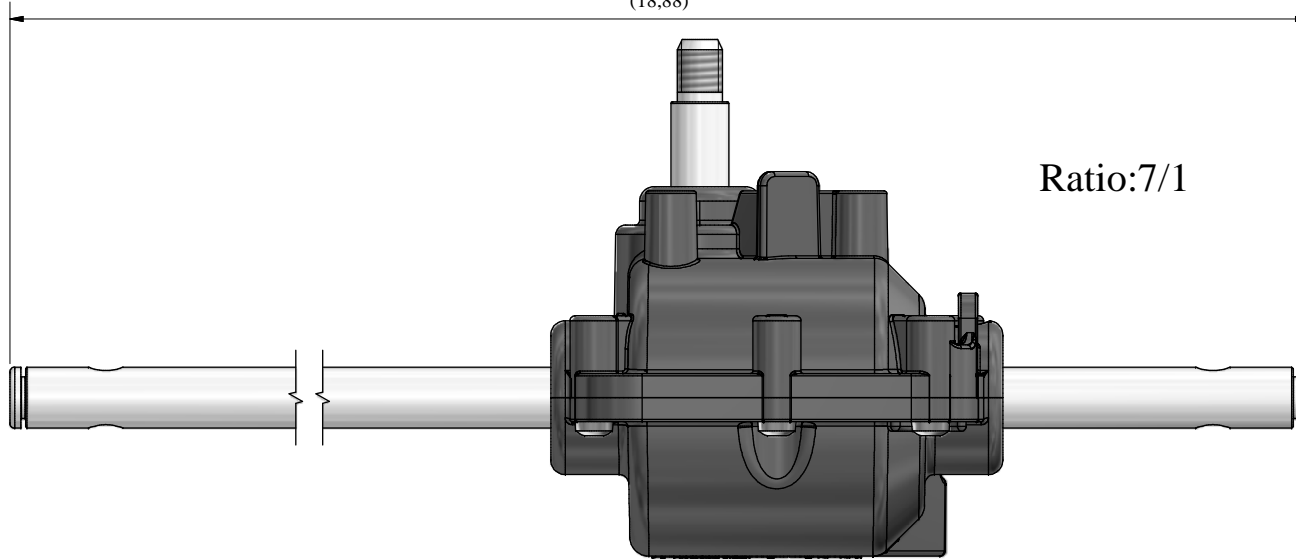

(18,88)

Ratio:7/1

17,31 ± 0,03

17/01/2018		A	Drawing for Service			FB
Date	Rev	Description of Revision				By
Weight:		Mat.:	Treat.:		Observations:	
Drawn by: hblit		Date: 21/06/2017	Paper size: A3	Scale: x/x	Gen.Tol.: ±0.027	Ang.Tol.: ±30'
Title : REDUCTEUR MA 300 HOP						
Part N°: GT85267						
GENERAL TRANSMISSIONS® BP 317 - ZI Bois Joly n°4 - 85503 Les Herbiers FRANCE Tel : (33) 02 51 66 96 30 Fax : (33) 02 51 66 84 63		2345 Hudson Blvd Brownsville, TX 78526, USA Tel: (1) 956 541 3443 Fax: (1) 956 541 9941		Ave.Uniones 90 - Zona Industrial - Matamoros.Tam.C.P.87325 Mexico. Tel: (52) 868 810 3790 Fax: (52) 868 810 2723		This document is our property It can't be used, duplicated or given to third parties without our written authorization
Checked by :		Approved by :				