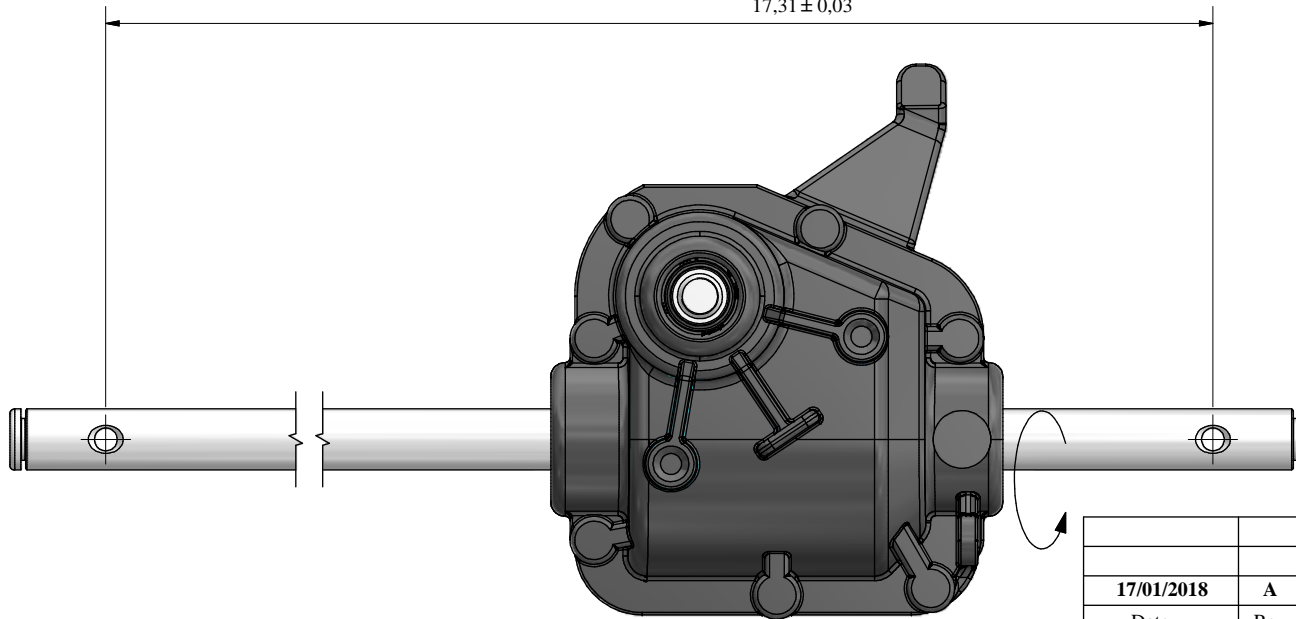

(18,88)

Ratio:7/1

17,31 ± 0,03

17/01/2018		A	Drawing for Service			FB
Date	Rev	Description of Revision				By
Weight:		Mat.:	Treat.:		Observations:	
Drawn by: hblit		Date: 21/06/2017	Paper size: A3	Scale: x/x	Gen.Tol.: ±0.027	Ang.Tol.: ±30'
Title : REDUCTEUR MA 300 HOP						
Part N°: GT85267						
GENERAL TRANSMISSIONS® BP 317 - ZI Bois Joly n°4 - 85503 Les Herbiers FRANCE Tel : (33) 02 51 66 96 30 Fax : (33) 02 51 66 84 63		2345 Hudson Blvd Brownsville, TX 78526, USA Tel: (1) 956 541 3443 Fax: (1) 956 541 9941		Ave.Uniones 90 - Zona Industrial - Matamoros.Tam.C.P.87325 Mexico. Tel: (52) 868 810 3790 Fax: (52) 868 810 2723		This document is our property It can't be used, duplicated or given to third parties without our written authorization
Checked by :		Approved by :				