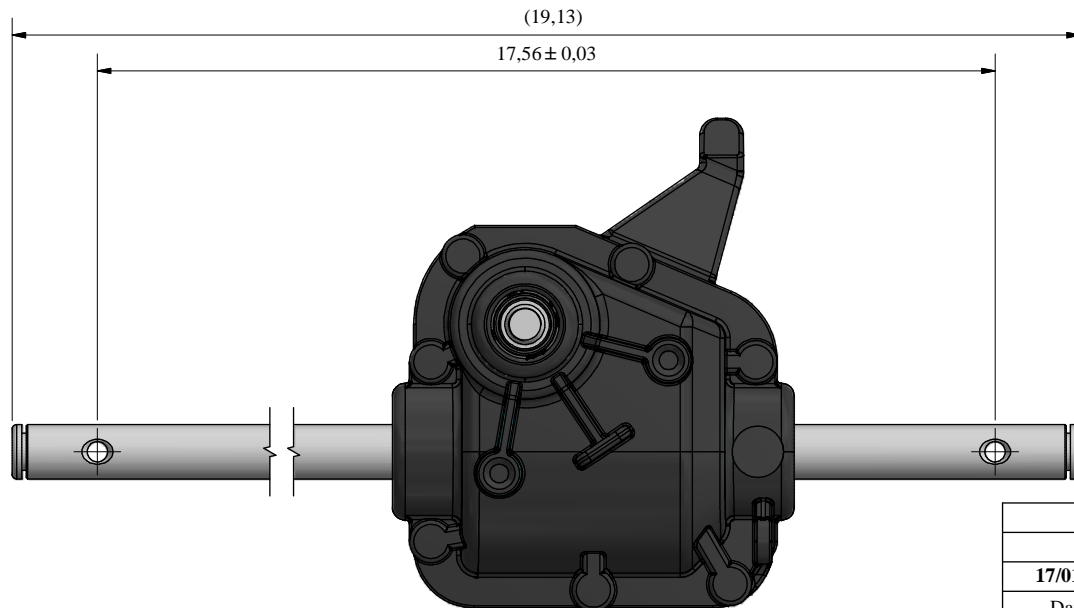

Ratio:7/1

17/01/2018		A	Drawing for Service			FB
Date	Rev	Description of Revision				By
Weight:		Mat.:	Treat.:	Observations:		
Drawn by: hblit		Date: 21/06/2017	Paper size: A3	Scale: x/x	Gen.Tol.: ±0.027	Ang.Tol.: ±30'
Title : REDUCTEUR MA 300 HOP Part N°: GT85268						
GENERAL TRANSMISSIONS® www.generaltransmissions.com BP 317 - ZI Bois Joly n°4 - 85503 Les Herbiers FRANCE Tel : (33) 02 51 66 96 30 Fax : (33) 02 51 66 84 63				2345 Hudson Blvd Brownsville, TX 78526, USA Tel: (1) 956 541 3443 Fax: (1) 956 541 9941		Ave.Uniones 90 - Zona Industrial - Matamoros.Tam.C.P.87325 Mexico. Tel: (52) 868 810 3790 Fax: (52) 868 810 2723
This document is our property It can't be used, duplicated or given to third parties without our written authorization				Checked by :		Approved by: