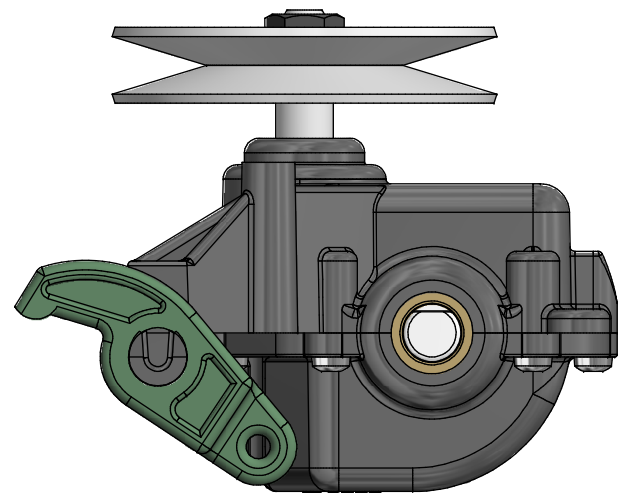

Ratio 7/1

(458,6)

10/01/2018	A	Drawing for Service					FB
Date	Rev	Description of Revision					By
Weight: 970 ±7 g		Mat.:	Treat.:		Observations:		
Drawn by: hblit		Date: 29/06/2017	Paper size: A3	Scale: x/x	Gen.Tol.: ±0.7	Ang.Tol.: ±2°	
<b>Title : REDUCTEUR MA 302 HOP</b> <b>Part N°: GT85272 TV Auto D Husqvarna</b>							
<b>GENERAL TRANSMISSIONS®</b> www.generaltransmissions.com BP 317 - ZI Bois Joly n°4 - 85503 Les Herbiers FRANCE Tel : (33) 02 51 66 96 30 Fax : (33) 02 51 66 84 63				2345 Hudson Blvd Brownsville, TX 78526, USA Tel: (1) 956 541 3443 Fax: (1) 956 541 9941		Ave.Uniones 90 - Zona Industrial - Matamoros.Tam.C.P.87325 Mexico. Tel: (52) 868 810 3790 Fax: (52) 868 810 2723	
This document is our property It can't be used, duplicated or given to third parties without our written authorization						Checked by : Approved by:	