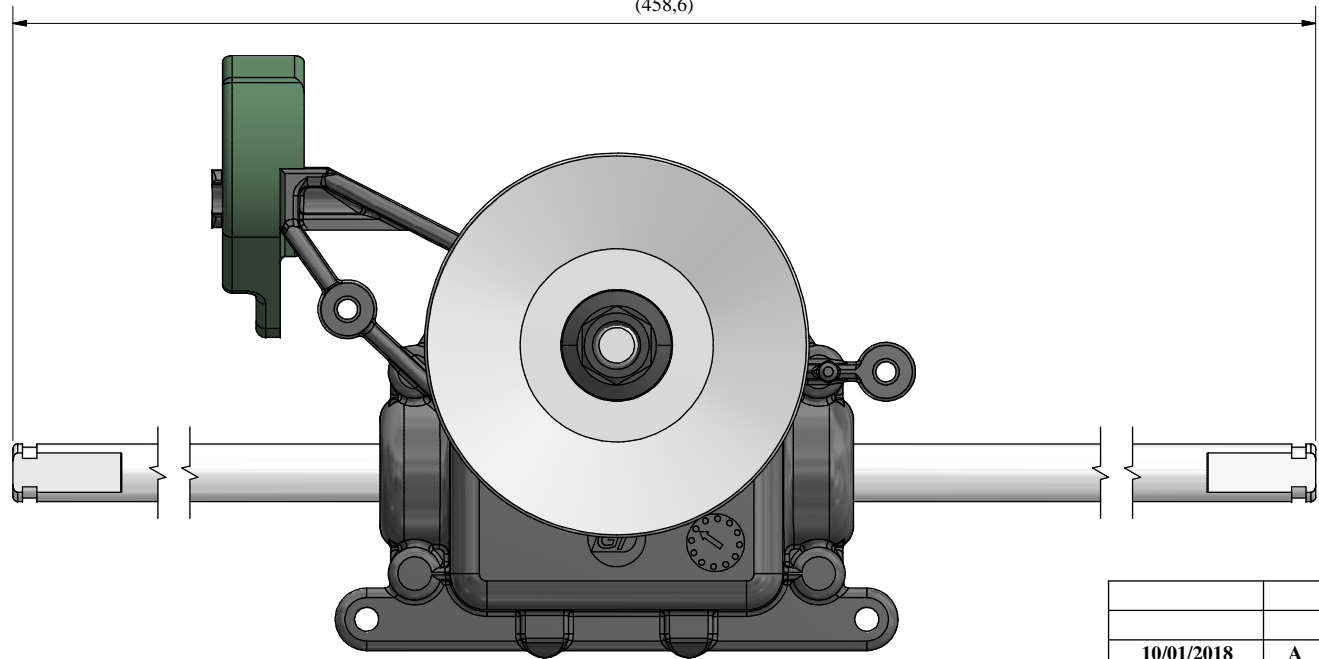

Ratio 7/1

(458,6)

10/01/2018	A	Drawing for Service					FB
Date	Rev	Description of Revision					By
Weight: 970 ±7 g		Mat.:	Treat.:		Observations:		
Drawn by: hblit		Date: 29/06/2017	Paper size: A3	Scale: x/x	Gen.Tol.: ±0.7	Ang.Tol.: ±2°	
<b>Title : REDUCTEUR MA 302 HOP</b> <b>Part N°: GT85272 TV Auto D Husqvarna</b>							
<b>GENERAL TRANSMISSIONS®</b> www.generaltransmissions.com BP 317 - ZI Bois Joly n°4 - 85503 Les Herbiers FRANCE Tel : (33) 02 51 66 96 30 Fax : (33) 02 51 66 84 63				2345 Hudson Blvd Brownsville, TX 78526, USA Tel: (1) 956 541 3443 Fax: (1) 956 541 9941		Ave.Uniones 90 - Zona Industrial - Matamoros.Tam.C.P.87325 Mexico. Tel: (52) 868 810 3790 Fax: (52) 868 810 2723	
This document is our property It can't be used, duplicated or given to third parties without our written authorization						Checked by : Approved by:	